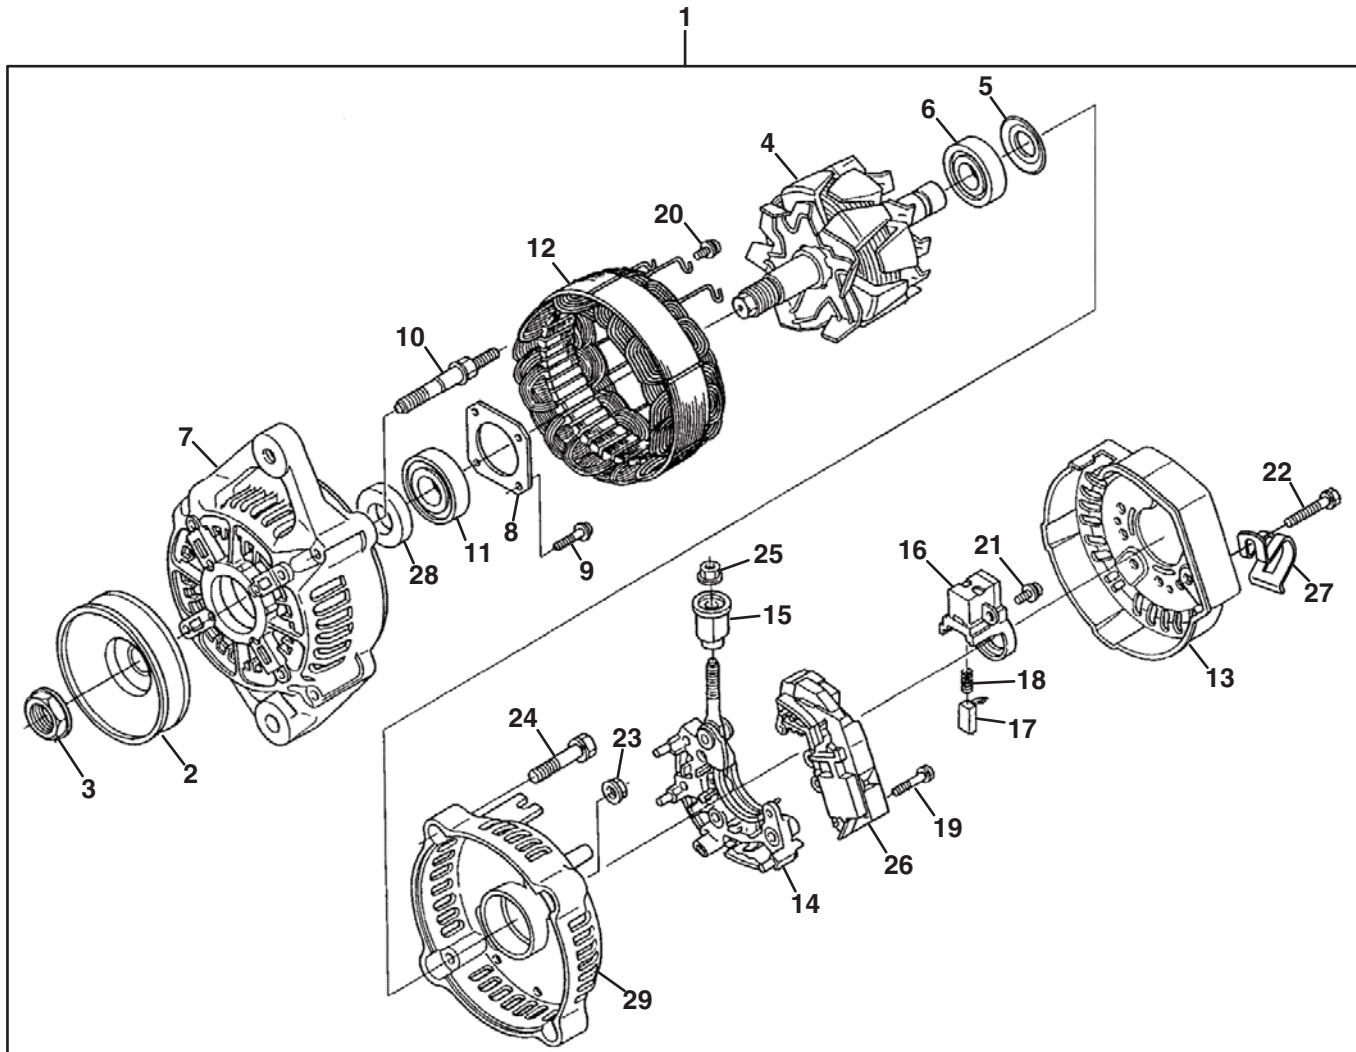

21.1 Alternator Breakdown

KUBOTA D1803/V2403-M-DI-E3B

Engine	Item	Part No.	Qty.	Description	Serial Numbers/Notes
●	1	5000938	1	Alternator, Assembly	
●	2	5002415	1	• Pulley, Alternator	
●	3	557948	1	• Nut	
●	4	4134327	1	• Rotor	
●	5	557951	1	• • Cover, Bearing	
●	6	4134328	1	• • Bearing, Ball	
●	7	4134329	1	• Frame, Drive End	
●	8	5001210	1	• • Plate, Retainer	
●	9	557956	4	• • Screw, Round Head	
●	10	557957	2	• • Bolt, Through	
●	11	557958	1	• • Bearing, Ball	
●	12	N/S	1	• • Stator	
●	13	4134332	1	• Cover, End	
●	14	5002916	1	• Assembly Rectifier	
●	15	4134337	1	• Bushing, Insulation	
●	16	557963	1	• Holder, Brush	
●	17	557964	2	• • Brush	
●	18	557965	2	• • Spring, Brush	
●	19	557966	2	• Screw, Round Head	
●	20	557967	6	• Screw, Round Head	
●	21	557968	1	• Screw, Round Head	
●	22	557969	3	• Bolt	
●	23	557970	2	• Nut	
●	24	557971	2	• Bolt	
●	25	557972	1	• Nut	
●	26	2810355	1	• Assembly Regulator	
●	27	4134341	1	• Clamp, Cord	
●	28	557949	1	• Collar	
●	29	4134331	1	• Frame, End	

A - V2403-M-DI-E3B-TXN-1

B - D1803-M-DI-E3B-TXN-1

● - Used on all engines