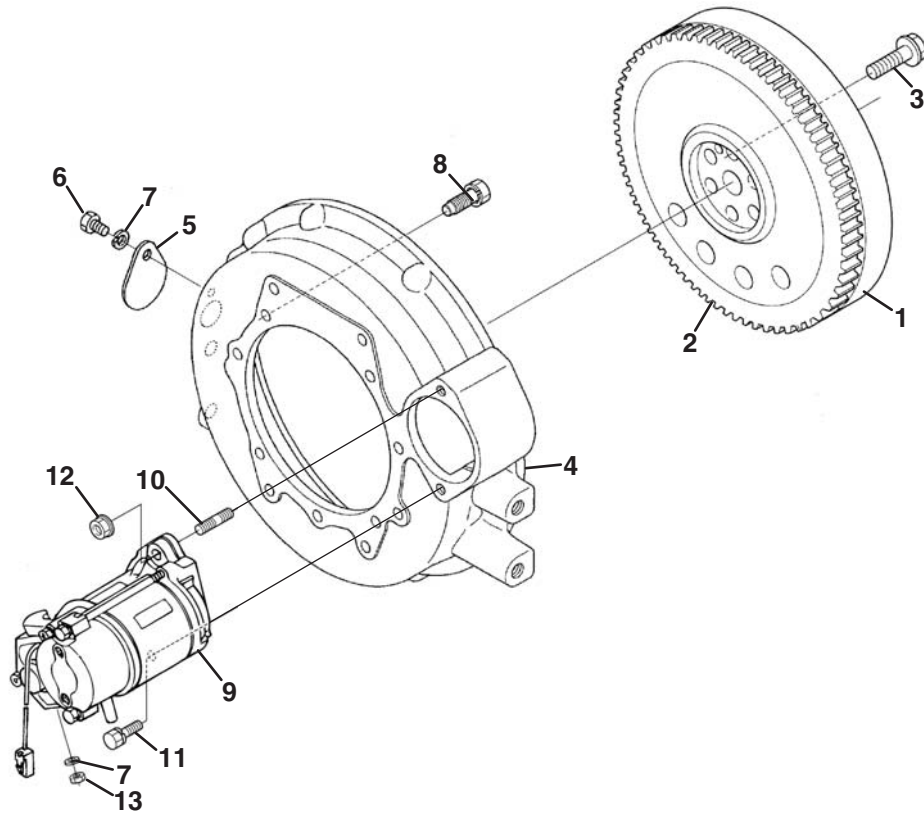

10.1 Flywheel Housing

Engine	Item	Part No.	Qty.	Description	Serial Numbers/Notes
A	1	4198365	1	Comp. flywheel	See 11.1 for Service Parts
B	1	4362195	1	Comp. flywheel	
●	2	4198239	1	• Gear, Ring	
●	3	4198377	6	Bolt, Flywheel	
●	4	4198364	1	Housing, Flywheel	
●	5	553102	1	Cover	
●	6	594338	1	Hex. bolt	
●	7	5002002	1	Washer, Spring Lock	
●	8	4134252	11	Bolt	
●	9	4198229	1	Assy Starter	
●	10	4297100	1	Bolt, Stud	
●	11	594337	1	Bolt, Sems	
●	12	4251684	1	Nut, Flange	

A - V2403-M-DI-E3B-TXN-1

B - D1803-M-DI-E3B-TXN-1

● - Used on all engines