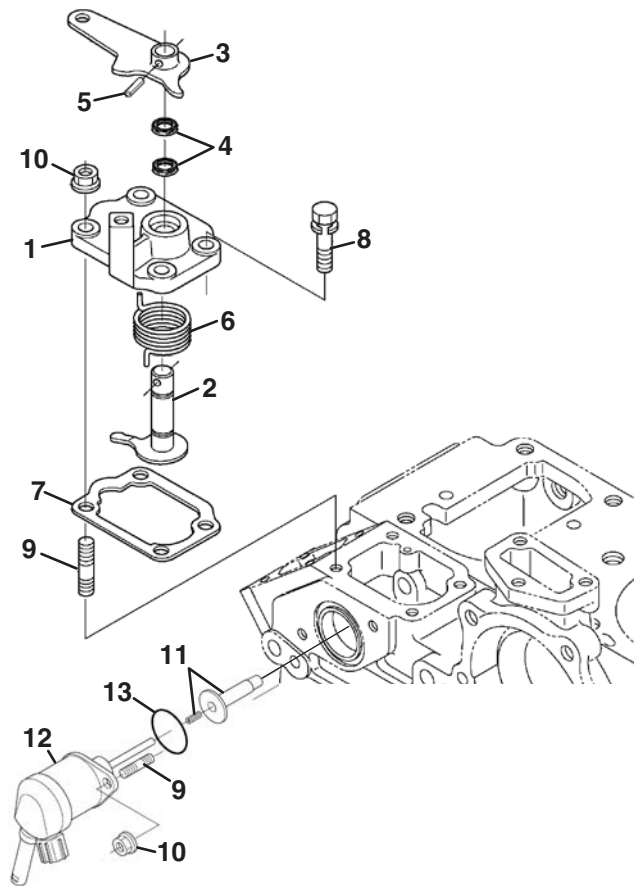

15.1 Engine Stop Lever

Engine	Item	Part No.	Qty.	Description	Serial Numbers/Notes
●	1	4289864	1	Lever, Assy Engine Stop	
●	2	4289865	1	Lever, Comp Engine Stop	
●	3	4289866	1	Lever, Engine Stop	
●	4	4289867	2	Packing, X-ring	
●	5	4289800	1	Pin, Spring	
●	6	4134266	1	Spring, Return	
●	7	4134267	1	Gasket, Plate	
●	8	550364	2	Bolt, Sems	
●	9	553003	2	Stud	
●	10	2810647	2	Nut, Flange	
●	11	4134269	1	Comp. Guide, Solenoid	
●	12	4134270	1	Assy Solenoid	
●	13	4134271	1	O Ring	
●	14	553003	2	Stud	
●	15	2810647	2	Nut, Flange	

A - V2403-M-DI-E3B-TXN-1

B - D1803-M-DI-E3B-TXN-1

● - Used on all engines