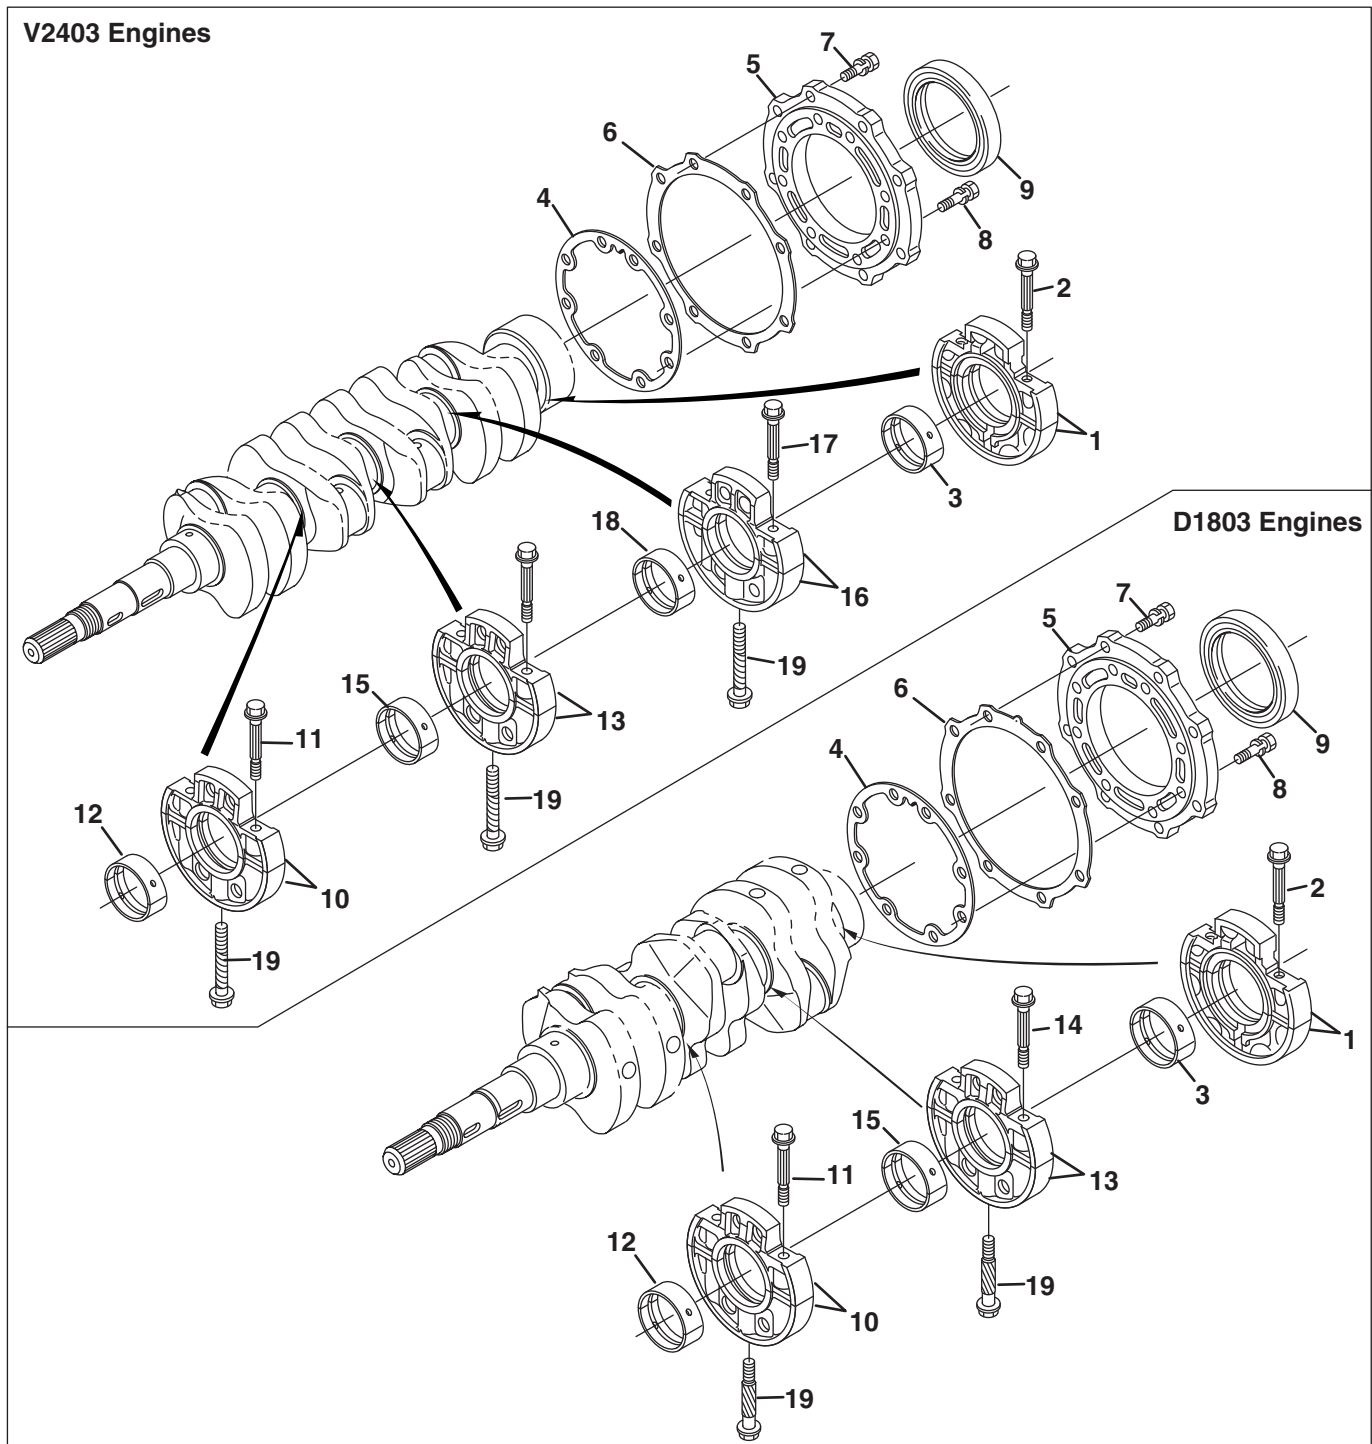

KUBOTA D1803/V2403-M-DI-E3B

Engine	Item	Part No.	Qty.	Description	Serial Numbers/Notes
A	1	4198388	1	Comp. Gear Case	
B	1	4362189	1	Comp. Gear Case	
●	2	5001255	2	Plug	
●	3	594369	2	Pin, Straight	
B	4	4137886	1	Cap, Sealing	
●	5	4289818	1	Gasket, Gear Case	
●	6	4137901	1	Bolt, Flange	
●	7	4198240	7	Bolt, Sems	
●	8	4137829	1	Bolt, Flange	
●	9	4198361	2	Bolt, Sems	
●	10	4198161	4	Bolt, Flange	
●	11	552997	1	Spring	
●	12	552998	1	Seat, Valve	
●	13	594378	1	Ball	
●	14	552999	1	Flange, Water Return	
●	15	4134624	1	Gasket, Return Flange	
●	16	550364	3	Bolt, Sems	
●	17	553004	1	Cover	
●	18	4134625	1	Gasket, Hour Meter	
●	19	553003	4	Stud	
●	20	550395	4	Hex. nut	
●	21	834287	4	Washer, Spring Lock	
●	22	4198237	1	Pipe, Joint	
●	23	4198341	1	Collar, Valve Seat	
●	24	4113986	1	Filter, Oil Cartridge	

A - V2403-M-DI-E3B-TXN-1

B - D1803-M-DI-E3B-TXN-1

● - Used on all engines

7.1 Main Bearing Case