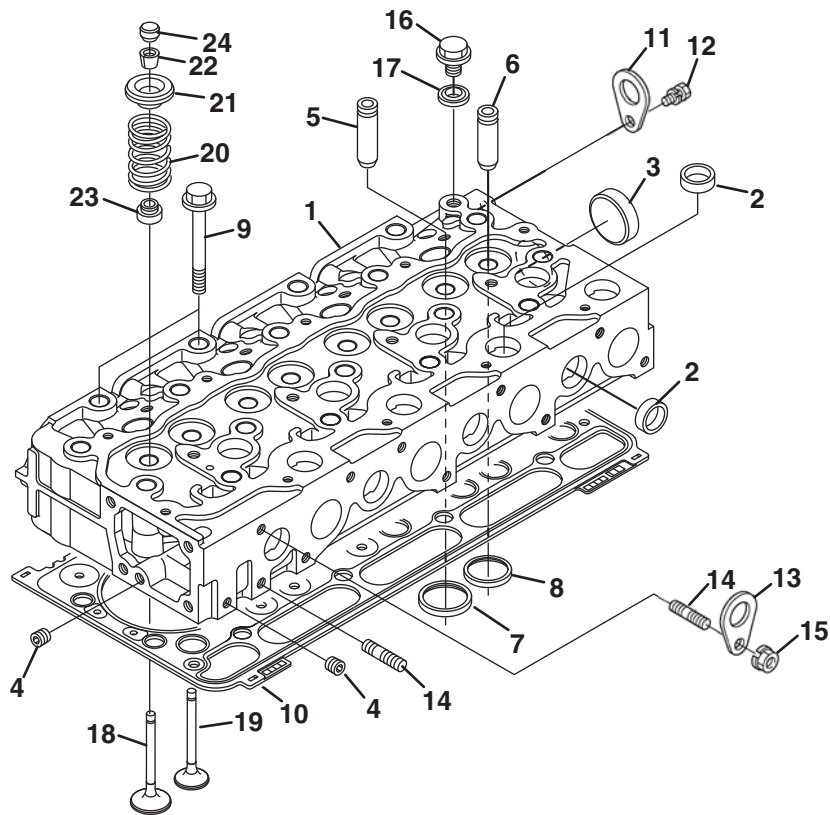

3.1 Cylinder Head

V2403 Engines