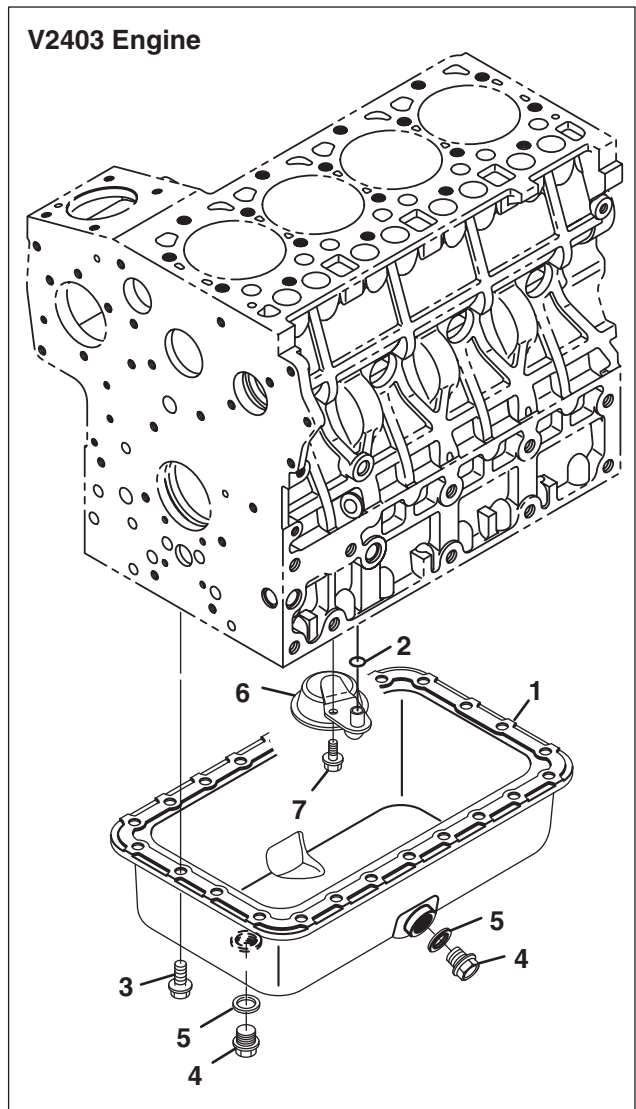

Service Parts

Qty.	Part No.	Description	Qty.	Part No.	Description
	4113986	Cartridge, Oil Filter		4289829	V-Belt, 39.5 In. (V2403 Engines)
	4297133	Element, Fuel Filter		4198392	Cog Belt, 39.5 In. (D1803 Engines)

1.1 Crankcase

KUBOTA D1803/V2403-M-DI-E3B

Engine	Item	Part No.	Qty.	Description	Serial Numbers/Notes
A	1	4289817	1	Crankcase, V2403 Comp	
B	1	4362187	1	Crankcase, D1803 Comp	
●	2	552950	6 / 5	• Plug	
●	3	552951	2	• Plug	
●	4	5001308	3	• Plug, Expansion	
●	5	2500877	1	• Plug, Expansion	
●	6	552952	6 / 5	• Cap, Sealing	
●	7	552953	2	• Cap, Sealing	
●	8	594368	2	• Pin, Straight	
●	9	550423	3	• Pin, Straight	
●	10	594369	2	• Pin, Straight	
●	11	594370	1	• Pin, Straight	
●	12	552954	1	• Pin, Pipe	
●	13	5001861	1	• Cap, Sealing	
●	14	4289854	1	Plug	
●	15	552958	1	Packing	
●	16	594622	1	Cock, drain	
●	17	552955	1	Joint, Drain Cock	
●	18	554018	1	Switch, Oil	
●	19	4198174	1	Assy Pump, Oil	
●	20	4134218	1	Gasket, Oil Pump	
●	21	553842	4	Bolt, Sems	
●	22	4289855	1	Gear, Oil Pump Drive	
●	23	550427	1	Key, Feather	
●	24	556915	1	Nut	
●	25	2812014	1	Plug, Oil Gauge	
A	26	4322130	1	Gauge, Oil	
B	26	4309980	1	Gauge, Oil	
A	27	4322129	1	Guide, Oil Gauge	
B	27	4111662	1	Guide, Oil Gauge	

A - V2403-M-DI-E3B-TXN-1

B - D1803-M-DI-E3B-TXN-1

● - Used on all engines

2.1 Oil Pan

KUBOTA D1803/V2403-M-DI-E3B

Engine	Item	Part No.	Qty.	Description	Serial Numbers/Notes
A	1	4309978	1	Oil Pan, V2403 90 mm	
B	1	4318307	1	Oil Pan, D1803 90 mm	
●	2	4134178	1	O Ring	
●	3	556918	24 / 20	Bolt, Flange	
A	4	4134176	2	Plug, Drain	
B	4	4177260	1	Plug, Drain	
●	5	2500811	2 / 1	Gasket	
●	6	4309979	1	Filter, Oil	
●	7	4198160	1	Bolt, Flange	
B	8	4318306	1	Plug, Drain	
B	9	556920	1	Packing	