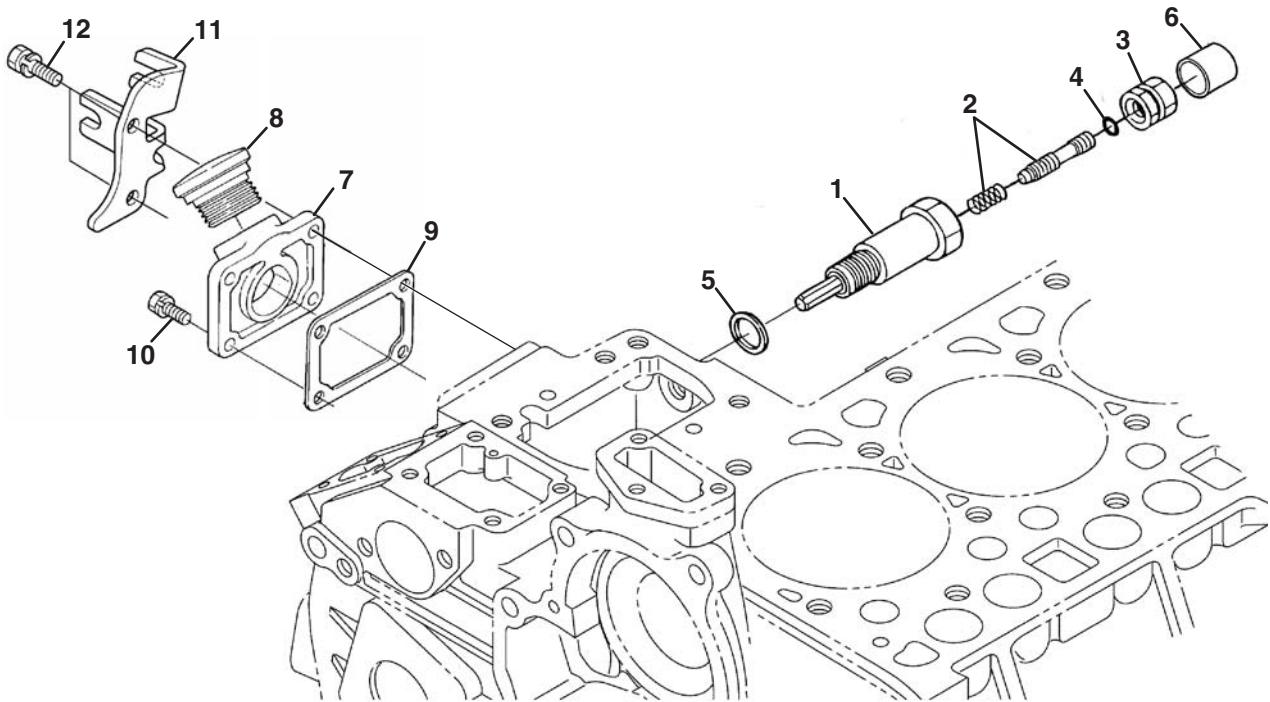

14.1 Idle Apparatus

Engine	Item	Part No.	Qty.	Description	Serial Numbers/Notes
●	1	4289832	1	Apparatus, Idling	
●	2	4289831	1	• Assy Bolt, Adjustment	
●	3	4134259	1	• Nut, Spring	
●	4	4134260	1	• Ring	
●	5	4134261	1	Gasket	
●	6	4134262	1	Cap	
●	7	4362193	1	Flange, Oil Filler	
●	8	4362194	1	Plug, Oil Filler	
●	9	553163	1	Gasket, Pump Cover	
●	10	550363	2	Bolt, Sems	
●	11	4134174	1	Bracket, Accel. cable	
●	12	553840	2	Bolt, Sems	

A - V2403-M-DI-E3B-TXN-1

B - D1803-M-DI-E3B-TXN-1

● - Used on all engines