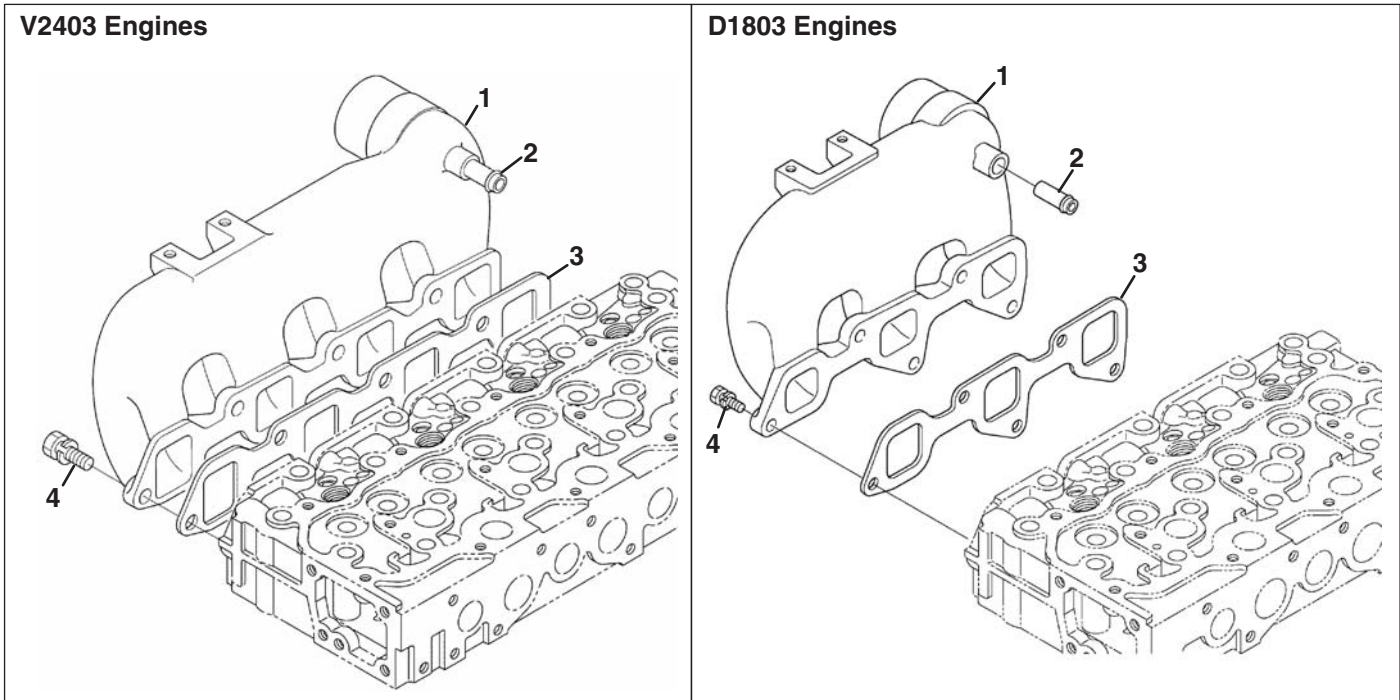

A - V2403-M-DI-E3B-TXN-1

B - D1803-M-DI-E3B-TXN-1

● - Used on all engines

KUBOTA D1803/V2403-M-DI-E3B

Serial No. All

24.1 Inlet Manifold

Engine	Item	Part No.	Qty.	Description	Serial Numbers/Notes
A	1	4289830	1	Manifold, Assembly Inlet	
B	1	4362208	1	Manifold, Assembly Inlet	
●	2	4134204	1	• Pipe, Water Return	
A	3	4289819	1	Gasket, Inlet Manifold	
B	3	4362209	1	Gasket, Inlet Manifold	
●	4	550379	5	Bolt, Sems	