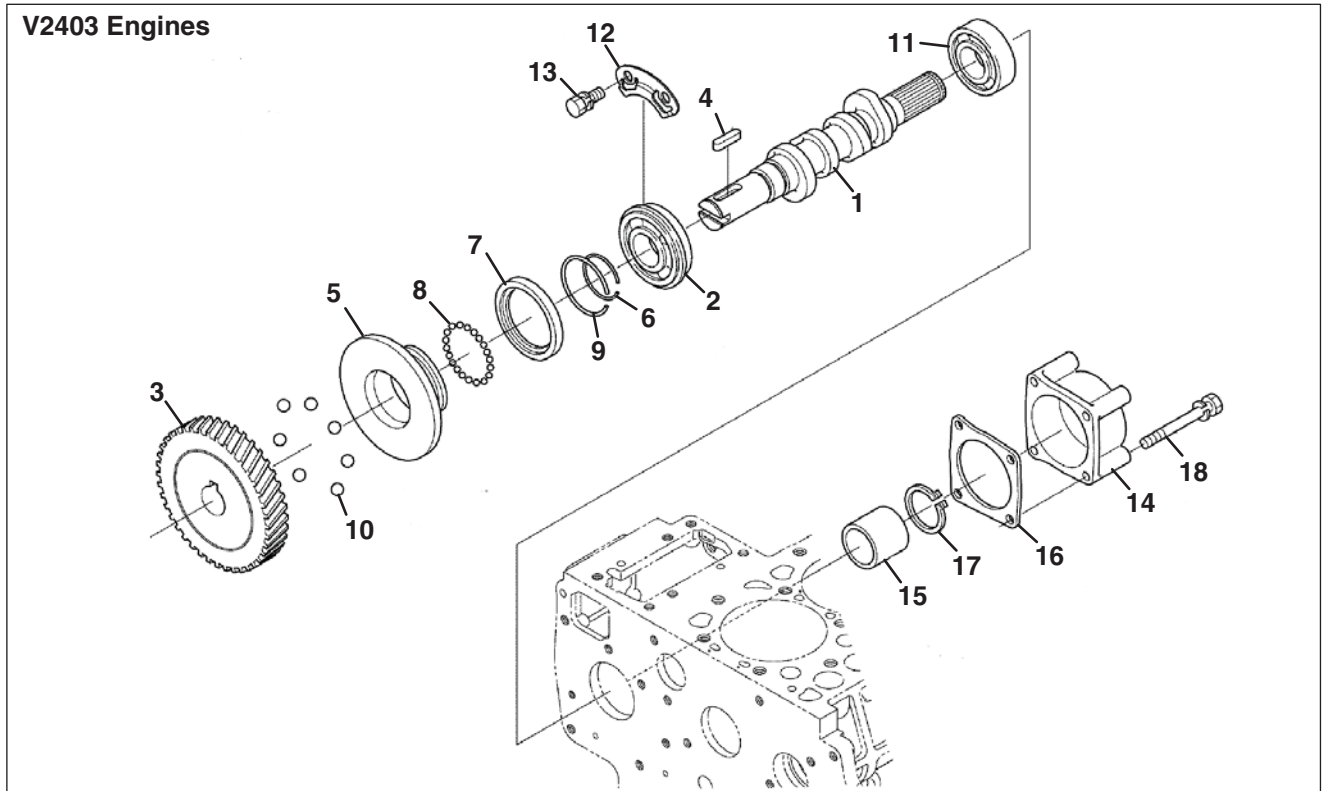

12.1 Fuel Camshaft

KUBOTA D1803/V2403-M-DI-E3B

Engine	Item	Part No.	Qty.	Description	Serial Numbers/Notes
A	1	4289861	1	Camshaft, Assy Fuel	
B	1	4362196	1	Camshaft, Assy Fuel	
●	2	4289869	1	• Bearing, Ball	
●	3	557378	1	• Gear, Injection Pump	
●	4	594373	1	• Feather Key	
●	5	557379	1	• Sleeve, Governor	
●	6	553123	1	• Cir-clip, Gov.	
●	7	4289848	1	• Case, Governor Ball	
●	8	550432	39	• Ball 5/32	
●	9	553125	1	• Cir-clip, Gov.	
●	10	557336	7	• Ball	
●	11	4198372	1	Bearing, Ball	
●	12	4289862	1	Stopper, Fuel	
●	13	4289798	2	Bolt, Sems	
●	14	4198169	1	Cover, Fuel Camshaft	
A	15	4198370	1	Collar	
B	15	4362197	1	Collar	
●	16	4198321	1	Gasket	
●	17	594360	1	Cir-clip, External	
●	18	4134407	4	Bolt, Sems	

A - V2403-M-DI-E3B-TXN-1

B - D1803-M-DI-E3B-TXN-1

● - Used on all engines