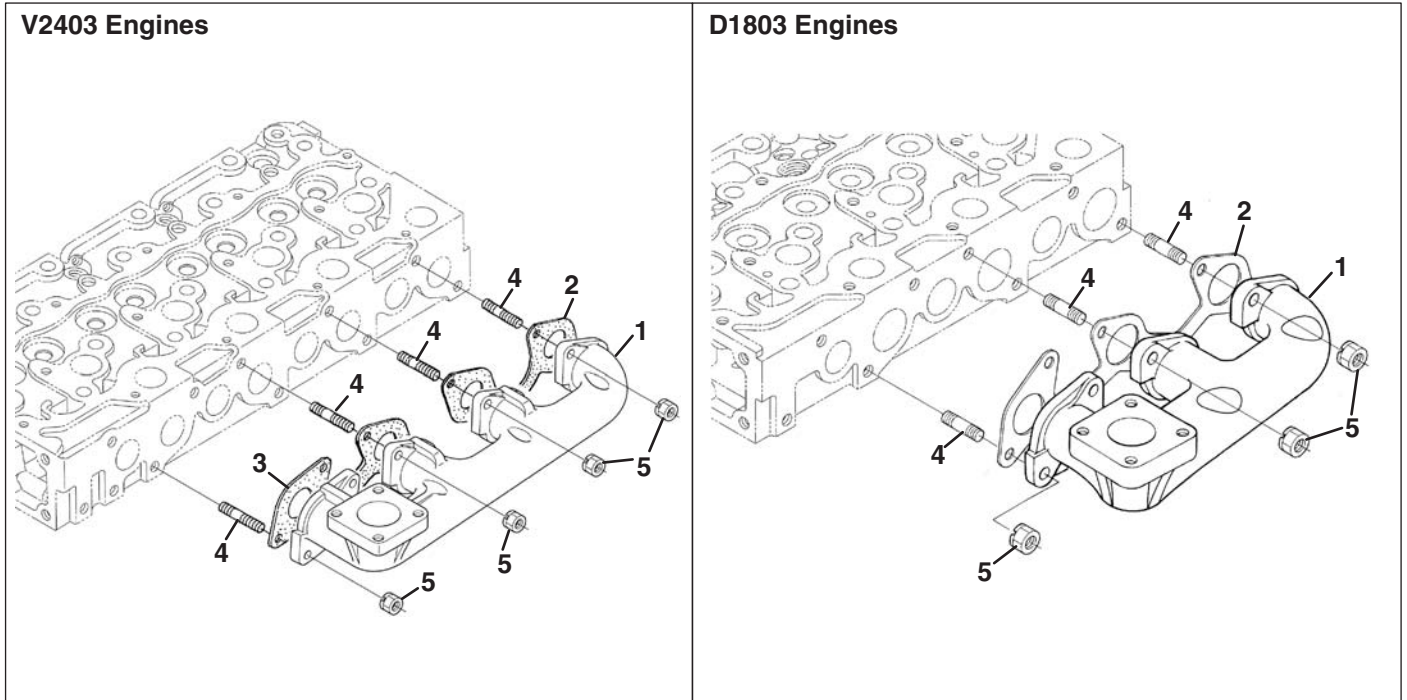

25.1 Exhaust Manifold

Engine	Item	Part No.	Qty.	Description	Serial Numbers/Notes
A	1	4289849	1	Manifold, Exhaust	
B	1	4362210	1	Manifold, Exhaust	
A	2	4134392	1	Gasket, Exhaust Manifold	
B	2	4362211	1	Gasket, Exhaust Manifold	
A	3	4134393	1	Gasket, Exhaust Manifold	
●	4	553024	6	Stud	
●	5	4134395	6	Nut With Lock Washer	

A - V2403-M-DI-E3B-TXN-1

B - D1803-M-DI-E3B-TXN-1

● - Used on all engines