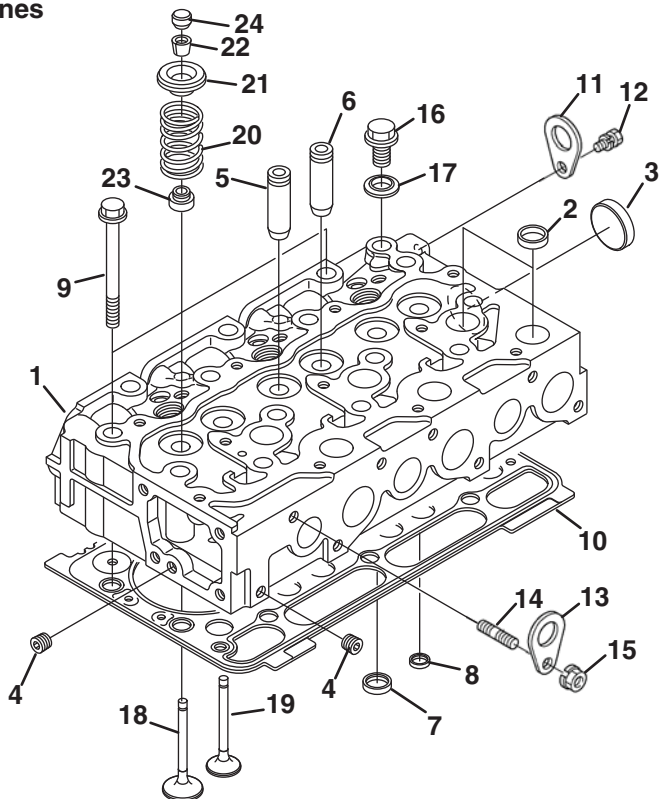

A - V2403-M-DI-E3B-TXN-1

B - D1803-M-DI-E3B-TXN-1

● - Used on all engines

3.1 Cylinder Head

V2403 Engines

D1803 Engines

KUBOTA D1803/V2403-M-DI-E3B

Engine	Item	Part No.	Qty.	Description	Serial Numbers/Notes
A	1	4289836	1	Comp. Cylinder Head	
B	1	4362188	1	Comp. Cylinder Head	
●	2	552976	12 / 9	• Plug, Cup Type	
●	3	552977	1	• Cap, Sealing	
●	4	552978	2	• Plug	
●	5	4289852	4 / 3	• Guide, Valve, Inlet	
●	6	556927	4 / 3	• Guide, Exhaust Valve	
●	7	4289807	4 / 3	• Seat, Inlet Valve	
●	8	4289806	4 / 3	• Seat, Exhaust Valve	
●	9	556928	18 / 14	Bolt, Cylinder Head	
A	10	4198328	1	Gasket, 4 Cylinder Head	1.15mm
B	10	4318315	1	Gasket, 3 Cylinder Head	1.15mm
A	10	4198329	1	Gasket, 4 Cylinder Head	1.20mm
B	10	4318314	1	Gasket, 3 Cylinder Head	1.20mm
A	10	4198330	1	Gasket, 4 Cylinder Head	1.25mm
B	10	4318316	1	Gasket, 3 Cylinder Head	1.25mm
A	10	4198331	1	Gasket, 4 Cylinder Head	1.30mm
B	10	4318317	1	Gasket, 3 Cylinder Head	1.30mm
A	10	4198332	1	Gasket, 4 Cylinder Head	1.35mm
B	10	4318318	1	Gasket, 3 Cylinder Head	1.35mm
●	11	553934	1	Hook, Engine	
●	12	4289891	1	Bolt, Sems	
●	13	553934	1	Hook, Engine	
●	14	4134179	1	Stud	
●	15	4134395	1	Nut With Lock Washer	
●	16	556930	1	Plug	
●	17	556931	1	Washer, Seal	
●	18	4289837	4 / 3	Valve, Inlet	
●	19	4289838	4 / 3	Valve, Exhaust	
●	20	4289850	8 / 6	Spring, Valve	
●	21	553028	8 / 6	Retainer, Valve Sp.	
●	22	4134385	8 / 6	Collet, Valve Spring	SET
●	23	553030	8 / 6	Seal, Valve Stem	
●	24	4289851	8 / 6	Cap, Valve	