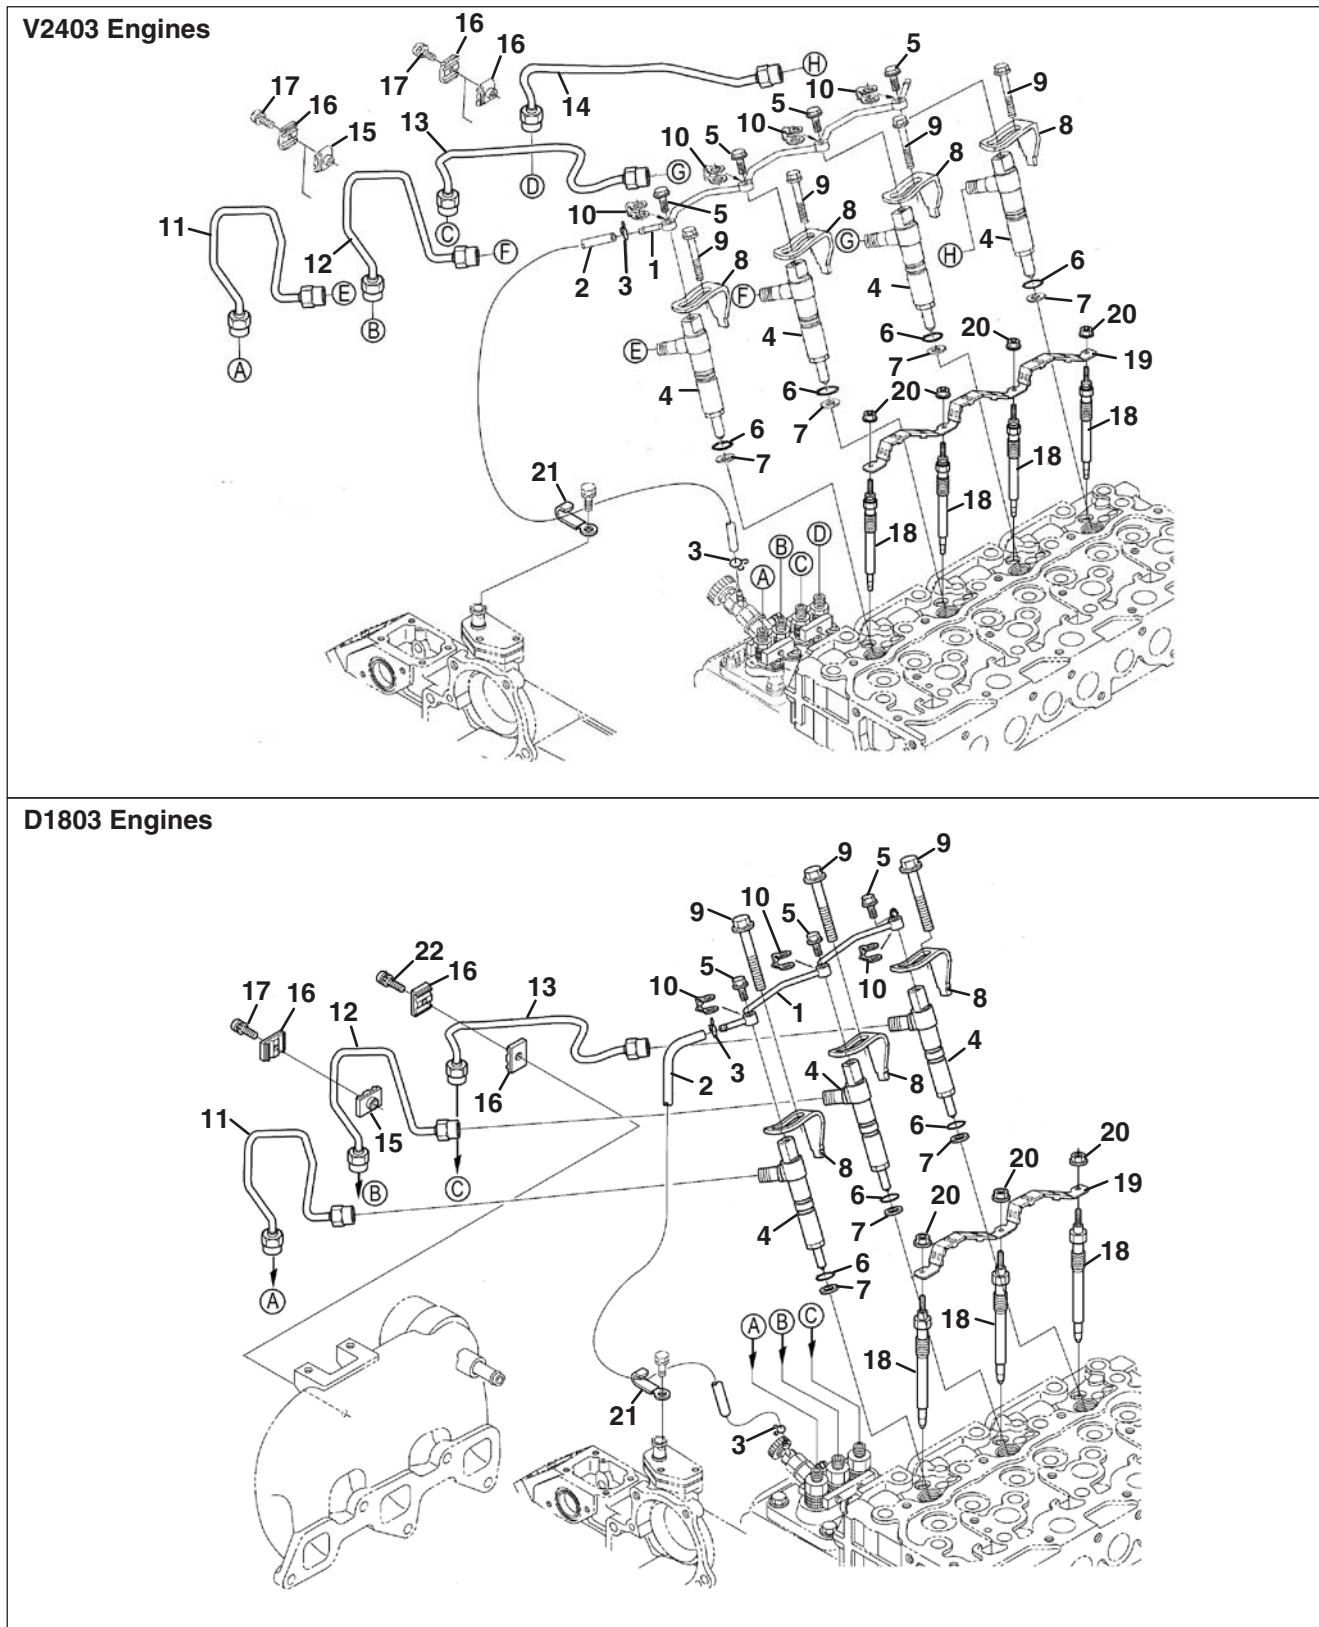

18.1 Nozzle Holder

KUBOTA D1803/V2403-M-DI-E3B

Engine	Item	Part No.	Qty.	Description	Serial Numbers/Notes
A	1	4289859	1	Assembly Pipe, Over Flow	Engine Serial # <=1FVZ999 Engine Serial # >=1FW0001
B	1	4362204	1	Assembly Pipe, Over Flow	
●	2	4289856	1	Tube Assembly, Fuel	
●	3	553105	2	Clip, Pipe	
●	4	4289841	4 / 3	Assembly Holder, Nozzle	
●	5	4138036	4 / 3	Bolt, Eye Joint	
●	6	2809954	4 / 3	O Ring	
●	7	4251732	4 / 3	Packing	
●	8	4289842	4 / 3	Clamp, Nozzle	
●	9	4289860	4 / 3	Bolt, Flange	
●	10	4138037	4 / 3	Gasket	
●	10	4322585	4 / 3	Gasket	
●	11	4289823	1	Pipe, Injection (Cylinder 1)	
●	12	4289825	1	Pipe, Injection (Cylinder 2)	
●	13	4289826	1	Pipe, Injection (Cylinder 3)	
A	14	4289827	1	Pipe, Injection (Cylinder 4)	
●	15	554054	1	Clamp, Pipe	
●	16	554055	3	Clamp, Pipe	
●	17	550401	2 / 1	Screw, Sems Pan Head	
●	18	4289844	4 / 3	Glow Plug	
A	19	4289834	1	Cord, Glow Plug	
B	19	4362206	1	Cord, Glow Plug	
●	20	5001152	3	• Nut, Flange	
●	21	2501170	1	Clamp, Cord	
B	22	4362205	1	Screw, Sems Pan Head	

A - V2403-M-DI-E3B-TXN-1

B - D1803-M-DI-E3B-TXN-1

● - Used on all engines