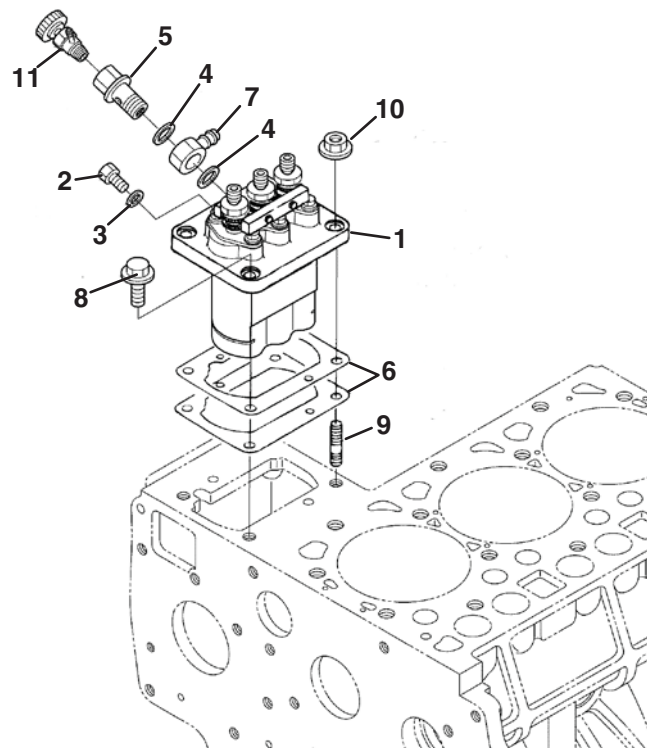

A - V2403-M-DI-E3B-TXN-1

B - D1803-M-DI-E3B-TXN-1

● - Used on all engines

12.1 Fuel Camshaft

KUBOTA D1803/V2403-M-DI-E3B

Engine	Item	Part No.	Qty.	Description	Serial Numbers/Notes
A	1	4289861	1	Camshaft, Assy Fuel	
B	1	4362196	1	Camshaft, Assy Fuel	
●	2	4289869	1	• Bearing, Ball	
●	3	557378	1	• Gear, Injection Pump	
●	4	594373	1	• Feather Key	
●	5	557379	1	• Sleeve, Governor	
●	6	553123	1	• Cir-clip, Gov.	
●	7	4289848	1	• Case, Governor Ball	
●	8	550432	39	• Ball 5/32	
●	9	553125	1	• Cir-clip, Gov.	
●	10	557336	7	• Ball	
●	11	4198372	1	Bearing, Ball	
●	12	4289862	1	Stopper, Fuel	
●	13	4289798	2	Bolt, Sems	
●	14	4198169	1	Cover, Fuel Camshaft	
A	15	4198370	1	Collar	
B	15	4362197	1	Collar	
●	16	4198321	1	Gasket	
●	17	594360	1	Cir-clip, External	
●	18	4134407	4	Bolt, Sems	

A - V2403-M-DI-E3B-TXN-1

B - D1803-M-DI-E3B-TXN-1

● - Used on all engines

13.1 Injection Pump

V2403 Engines

D1803 Engines

KUBOTA D1803/V2403-M-DI-E3B

Engine	Item	Part No.	Qty.	Description	Serial Numbers/Notes
A	1	4289840	1	Assy Pump, Injection	
B	1	4362198	1	Assy Pump, Injection	
●	2	4289858	2 / 1	• Screw, Air Bleeder	
●	3	4289801	2 / 1	• Gasket	
●	4	4289802	1	Packing	
●	5	4289857	1	Screw(Roof, Canopy)	
A	6	4198375	1	Shim, Injection Pump	0. 175mm
B	6	4362199	1	Shim, Injection Pump	0. 175mm
A	6	5000884	1	Shim, Injection Pump	0. 200mm
B	6	5000883	1	Shim, Injection Pump	0. 200mm
A	6	4134275	1	Shim, Injection Pump	0. 250mm
B	6	4362200	1	Shim, Injection Pump	0. 250mm
A	6	4134275	1	Shim, Injection Pump	0. 300mm
B	6	4362201	1	Shim, Injection Pump	0. 300mm
A	6	4134276	1	Shim, Injection Pump	0. 350mm
B	6	4362202	1	Shim, Injection Pump	0. 350mm
●	7	4281637	1	Joint, Eye	
●	8	4137820	2	Bolt, Flange	
●	9	553024	2	Stud	
●	10	4137803	2	Nut, Flange	
●	11	553118	1	Assy Cock, Jet Start	