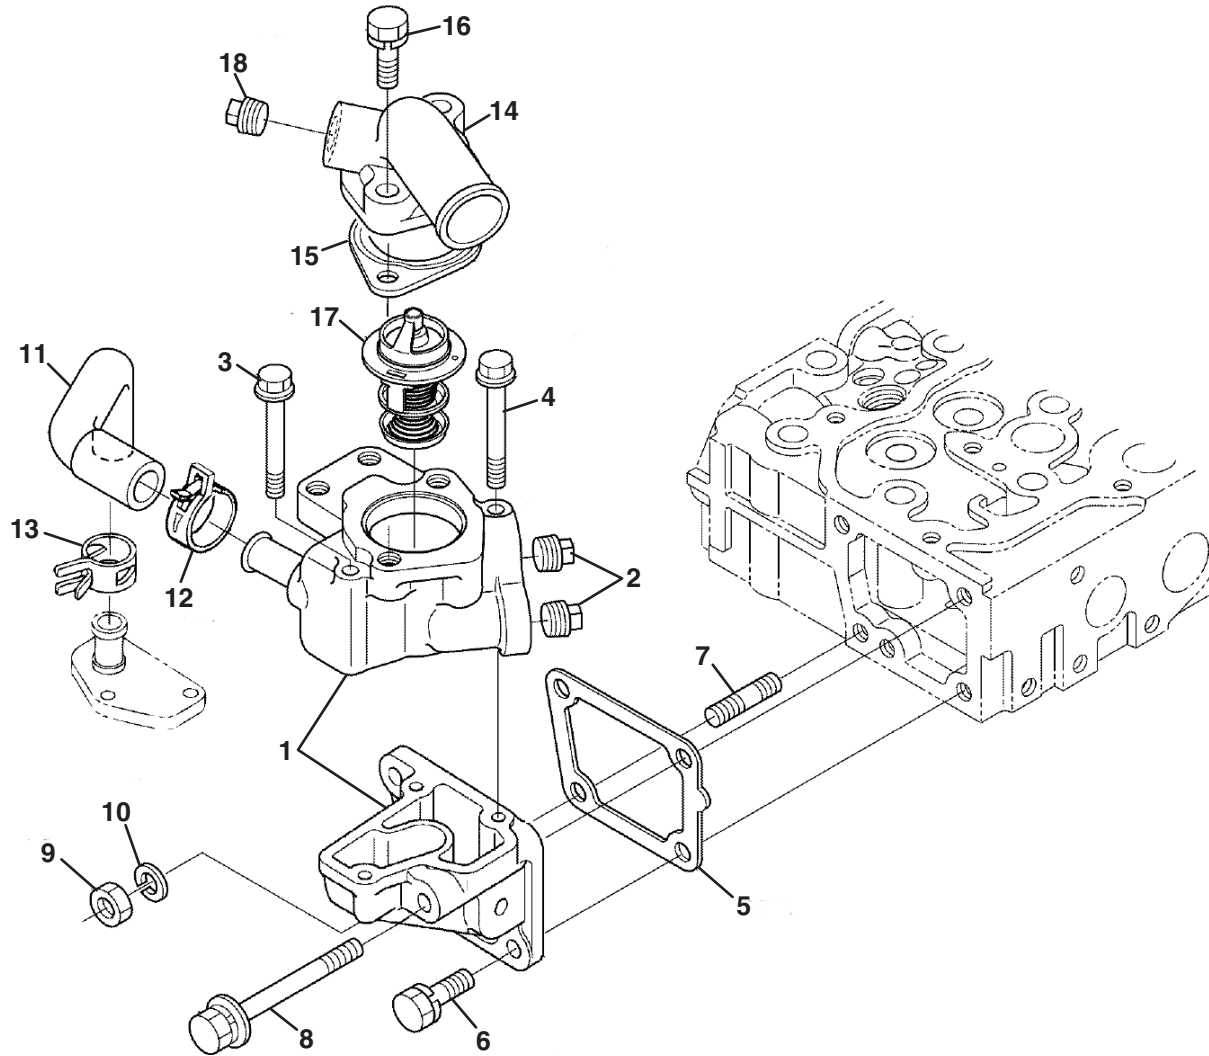

22.1 Water Flange

KUBOTA D1803/V2403-M-DI-E3B

Engine	Item	Part No.	Qty.	Description	Serial Numbers/Notes
●	1	4198342	1	Comp. flange, Water	
●	2	4134361	2	Plug	
●	3	4134362	2	Bolt, Flange	
●	4	4134363	1	Bolt, Flange	
●	5	4134364	1	Gasket, Water Flange	
●	6	4113985	2	Bolt, Sems	
●	7	553024	1	Stud	
●	8	4134365	1	Bolt	
●	9	550398	1	Hex Nut	
●	10	5002002	1	Washer, Spring Lock	
●	11	4134366	1	Pipe, Water Return	
●	12	4198233	1	Clamp, Hose	
●	13	4134368	1	Band, Hose	
●	14	4134369	1	Cover, Thermostat	
●	15	4134370	1	Gasket, Thermostat	
●	16	594334	2	Bolt, Sems	
●	17	4289863	1	Assembly Thermostat	
●	18	4134361	1	Plug	

A - V2403-M-DI-E3B-TXN-1

B - D1803-M-DI-E3B-TXN-1

● - Used on all engines