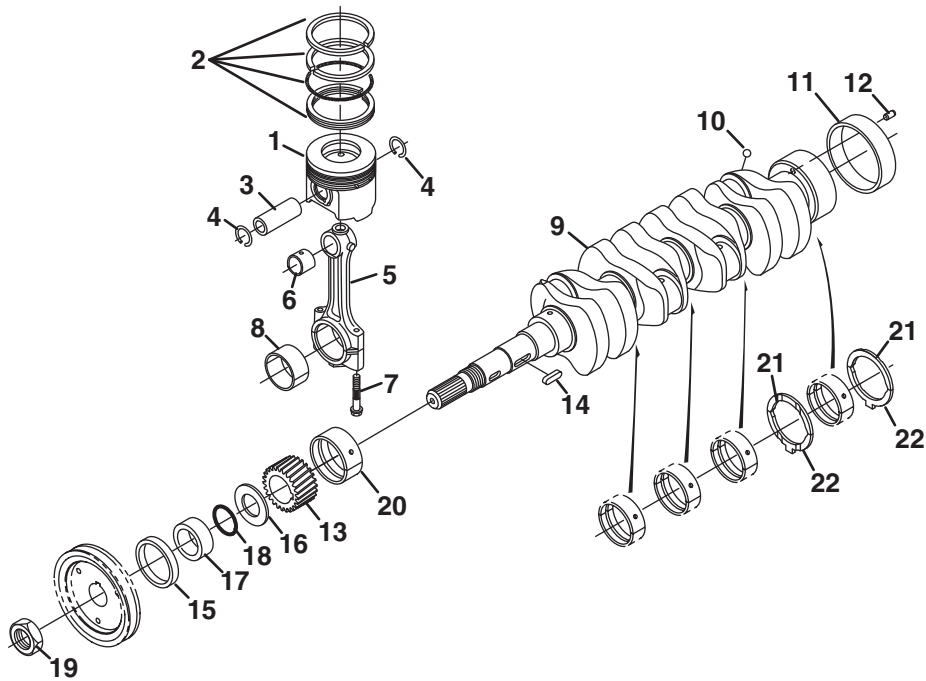

8.1 Piston and Crankshaft

V2403 Engines