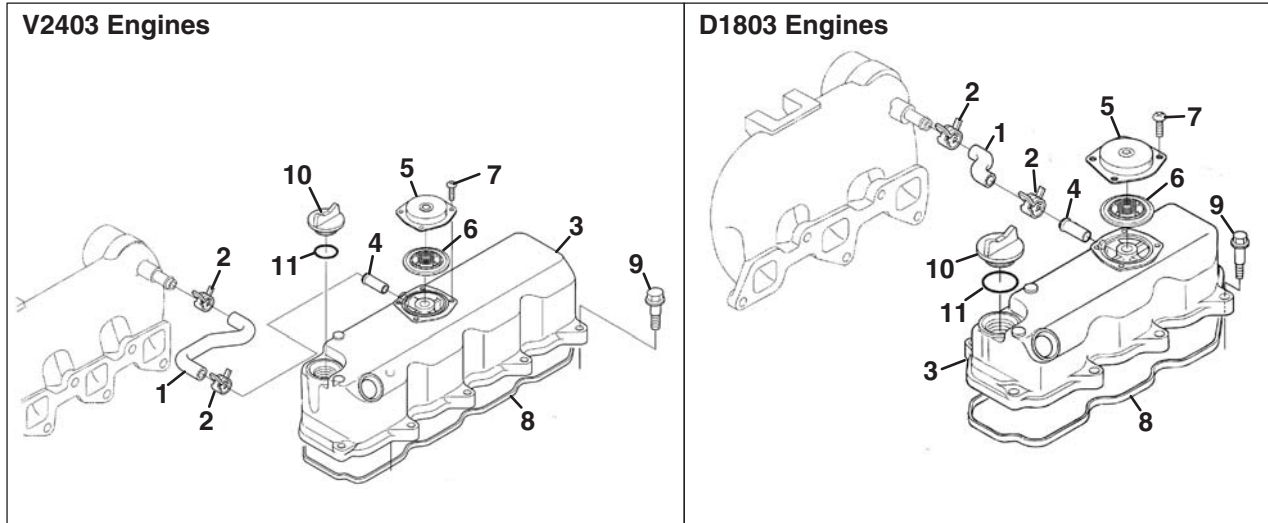

5.1 Head Cover

Engine	Item	Part No.	Qty.	Description	Serial Numbers/Notes
A	1	4289845	1	Tube, Breather	
B	1	4362190	1	Tube, Breather	
●	2	4198166	2	Clamp, Hose	
A	3	4198340	1	Assembly Cover, Cyl. head	
B	3	4362191	1	Assembly Cover, Cyl. head	
●	4	4134204	1	• Pipe, Water Return	
●	5	4145911	1	• Cover, Breather	
●	6	4145912	1	• Comp Valve, Breather	
●	7	4362192	4	• Screw, Pan Head(Phillips)	
A	8	4134208	1	Gasket, Head Cover	
B	8	4318309	1	Gasket, Head Cover	
●	9	4134209	10 / 8	Bolt	
●	10	4134210	1	Plug, Oil Filler	
●	11	4134211	1	O Ring	

A - V2403-M-DI-E3B-TXN-1

B - D1803-M-DI-E3B-TXN-1

● - Used on all engines