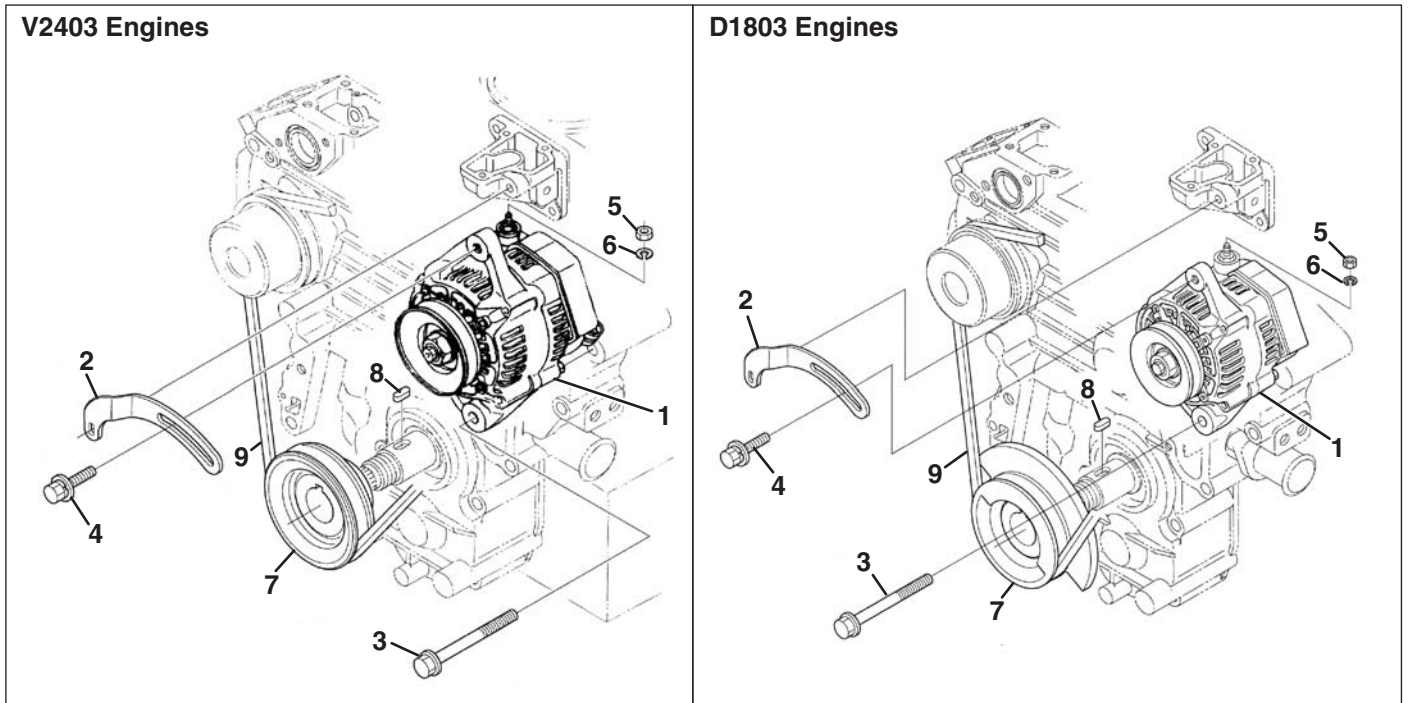

A - V2403-M-DI-E3B-TXN-1

B - D1803-M-DI-E3B-TXN-1

● - Used on all engines

20.1 Engine Belt

Engine	Item	Part No.	Qty.	Description	Serial Numbers/Notes
●	1	5000938	1	Assembly Alternator	See 21.1 for Breakdown
●	2	4134319	1	Stay, Dynamo	
●	3	4289799	1	Bolt, Flange	
●	4	4134321	1	Bolt, W Sems Large Washer	
●	5	550395	1	Hex. nut	
●	6	834287	1	Washer, Spring Lock	
A	7	4289828	1	Pulley, Fan Drive	
B	7	4318321	1	Pulley, Fan Drive	
●	8	594374	1	Key, Feather	
A	9	4289829	1	Belt, V	
B	9	4198392	1	Belt, Cog	39.5 in.