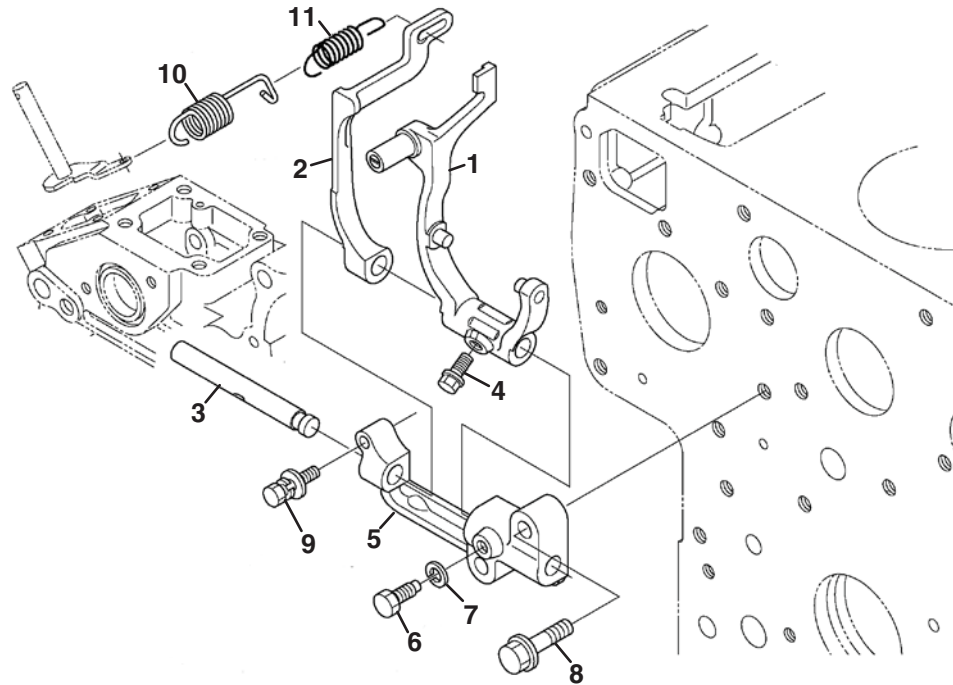

A - V2403-M-DI-E3B-TXN-1

B - D1803-M-DI-E3B-TXN-1

● - Used on all engines

16.1 Speed Control Plate

Engine	Item	Part No.	Qty.	Description	Serial Numbers/Notes
●	1	4134289	1	Assy Bolt, Adjustment	
●	2	4198238	1	Bolt, Adjusting	
●	3	553142	1	Nut	
●	4	553143	2	Packing	
●	5	553879	1	Nut, Cap	
●	6	4134290	1	Assy Plate, Control	
●	7	4134291	1	Comp. lever, Governor	
●	8	4134292	1	Lever, Speed Control	
●	9	4198212	1	Seal, Oil	
●	10	550425	1	Pin, Spring	
●	11	4134266	1	Spring, Return	
●	12	4289809	2	Bolt, Idling Adjust	
●	13	550395	2	Hex. nut	
●	14	4134267	1	Gasket, Plate	
●	15	550364	2	Bolt, Sems	
●	16	553003	2	Stud	
●	17	2810647	2	Nut, Flange	

A - V2403-M-DI-E3B-TXN-1

B - D1803-M-DI-E3B-TXN-1

● - Used on all engines

17.1 Governor

Engine	Item	Part No.	Qty.	Description	Serial Numbers/Notes
A	1	4289843	1	Assy Lever, Fork	
B	1	4362203	1	Assy Lever, Fork	
●	2	4134278	1	Lever, Fork	
●	3	4134279	1	• Shaft, Fork Lever	
●	4	4138085	1	• Bolt, Flange	
●	5	557366	1	• Bolt, Flange	
●	6	552992	1	• Holder, Fork Lever	
●	7	553137	1	• Bolt	
●	8	834287	1	• Washer, Spring Lock	
●	9	4137901	2	Bolt, Flange	
●	10	4134284	1	Bolt	
●	11	4289815	1	Spring, Governor, 1	
●	12	4289833	1	Spring, Governor	