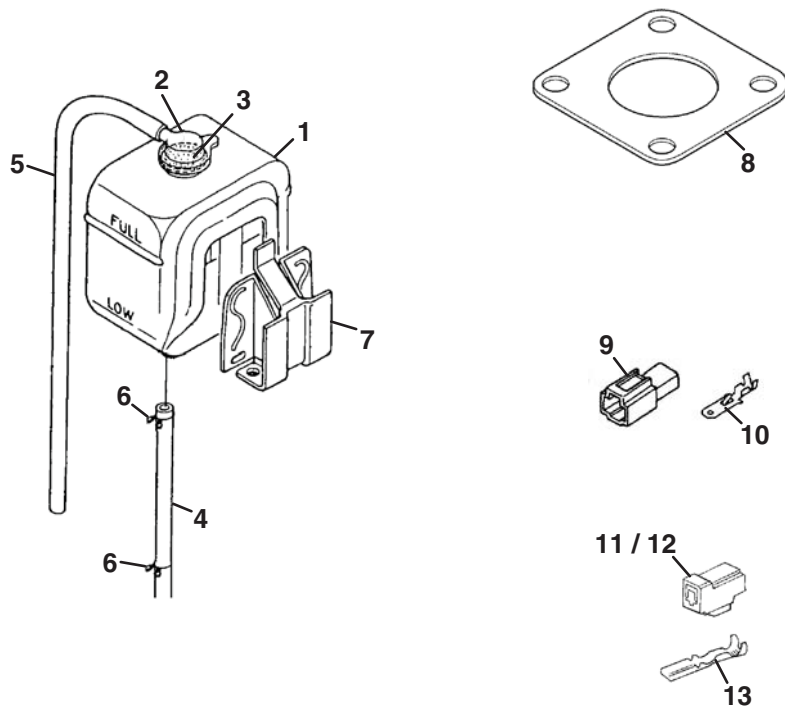

26.1 Miscellaneous

KUBOTA D1803/V2403-M-DI-E3B

Engine	Item	Part No.	Qty.	Description	Serial Numbers/Notes
●	1	557367	1	Tank, Assy(Reserve)	
●	2	557984	1	Cap	
●	3	2500815	1	Packing	
●	4	557370	1	Pipe, Water Over Flow	
●	5	557371	1	Pipe, Water Over Flow	
●	6	553914	2	Clip, Pipe	
●	7	557374	1	Stay, Reserve Tank	
●	8	4134436	1	Gasket, Muffler	
●	9	4198210	1	Assy Coupler	
●	10	4198231	1	• Terminal	
●	11	4134324	1	Assy Coupler, Soleno.	
●	12	4134325	1	• Connector	
●	13	4134326	2	• Terminal	

A - V2403-M-DI-E3B-TXN-1

B - D1803-M-DI-E3B-TXN-1

● - Used on all engines