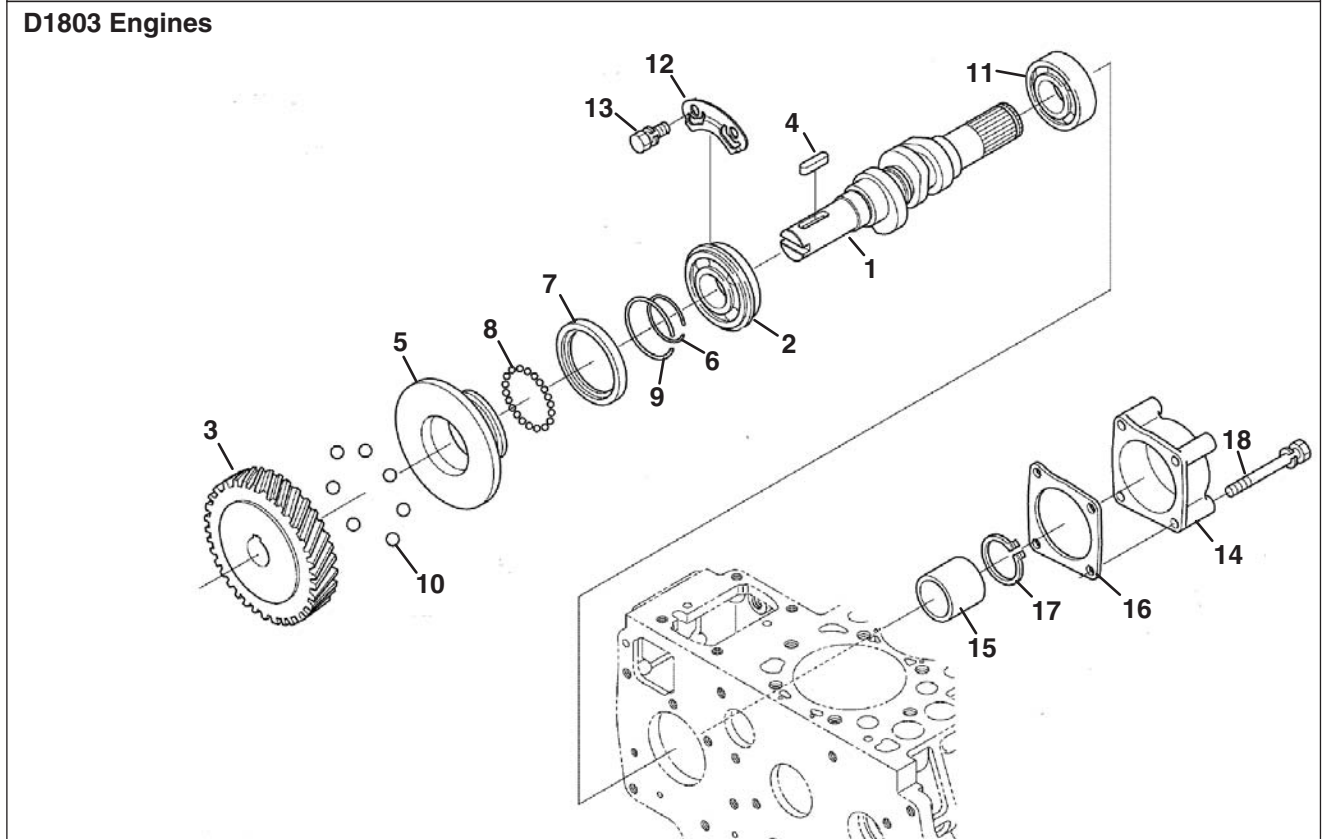

12.1 Fuel Camshaft

KUBOTA D1803/V2403-M-DI-E3B

Engine	Item	Part No.	Qty.	Description	Serial Numbers/Notes
A	1	4289861	1	Camshaft, Assy Fuel	
B	1	4362196	1	Camshaft, Assy Fuel	
●	2	4289869	1	• Bearing, Ball	
●	3	557378	1	• Gear, Injection Pump	
●	4	594373	1	• Feather Key	
●	5	557379	1	• Sleeve, Governor	
●	6	553123	1	• Cir-clip, Gov.	
●	7	4289848	1	• Case, Governor Ball	
●	8	550432	39	• Ball 5/32	
●	9	553125	1	• Cir-clip, Gov.	
●	10	557336	7	• Ball	
●	11	4198372	1	Bearing, Ball	
●	12	4289862	1	Stopper, Fuel	
●	13	4289798	2	Bolt, Sems	
●	14	4198169	1	Cover, Fuel Camshaft	
A	15	4198370	1	Collar	
B	15	4362197	1	Collar	
●	16	4198321	1	Gasket	
●	17	594360	1	Cir-clip, External	
●	18	4134407	4	Bolt, Sems	

A - V2403-M-DI-E3B-TXN-1

B - D1803-M-DI-E3B-TXN-1

● - Used on all engines