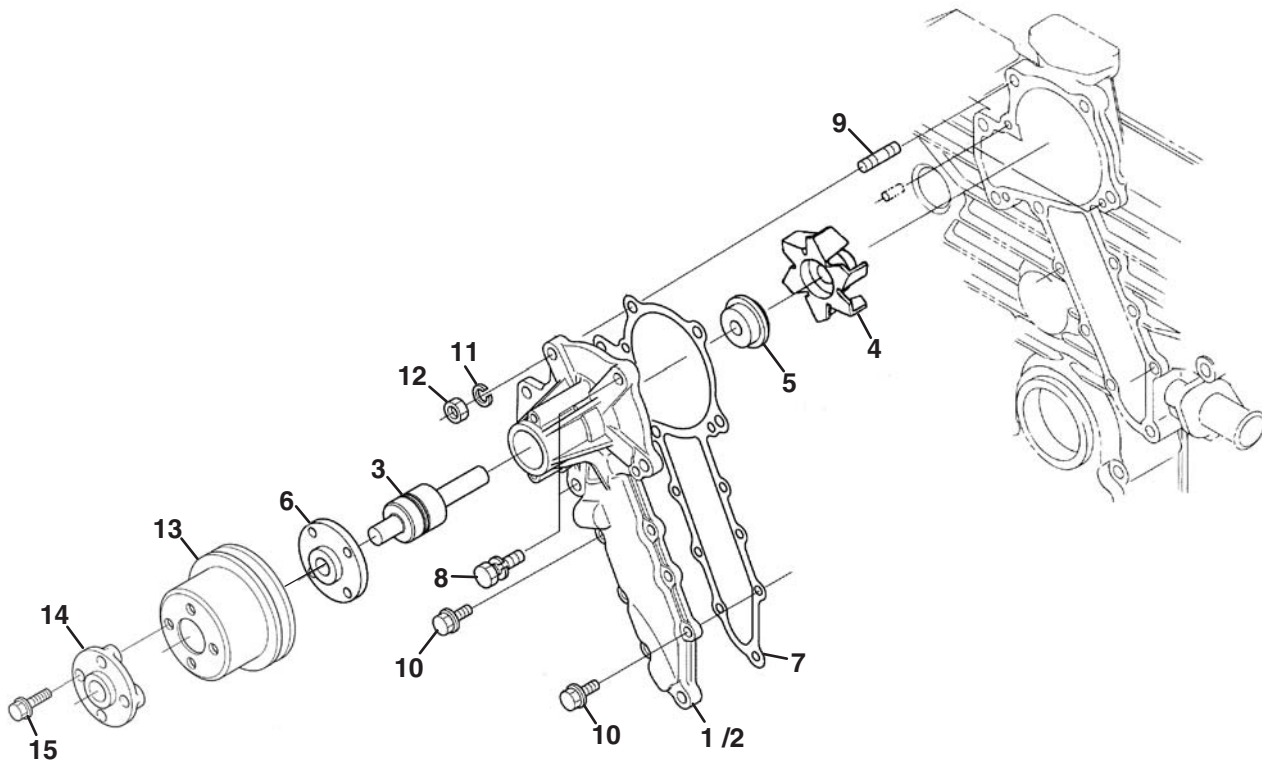

23.1 Water Pump

KUBOTA D1803/V2403-M-DI-E3B

Engine	Item	Part No.	Qty.	Description	Serial Numbers/Notes
●	1	4198243	1	Assembly Pump, Water	
●	2	4198300	1	Body, Water Pump	
●	3	4198211	1	Bearing	
●	4	4134375	1	Impeller	
●	5	4134376	1	Assembly Seal, Mechanical	
●	6	4134377	1	Flange, Water Pump Shaft	
●	7	4134378	1	Gasket, Water Pump	
●	8	594332	2	Bolt, Sems	
●	9	4134379	1	Bolt, Stud	
●	10	557366	6	Bolt, Flange	
●	11	5002002	1	Washer, Spring Lock	
●	12	550398	1	Hex. nut	
●	13	4198228	1	Pulley, Fan	
●	14	4134383	1	Collar, Fan	
●	15	4134384	4	Bolt, Flange	

A - V2403-M-DI-E3B-TXN-1

B - D1803-M-DI-E3B-TXN-1

● - Used on all engines