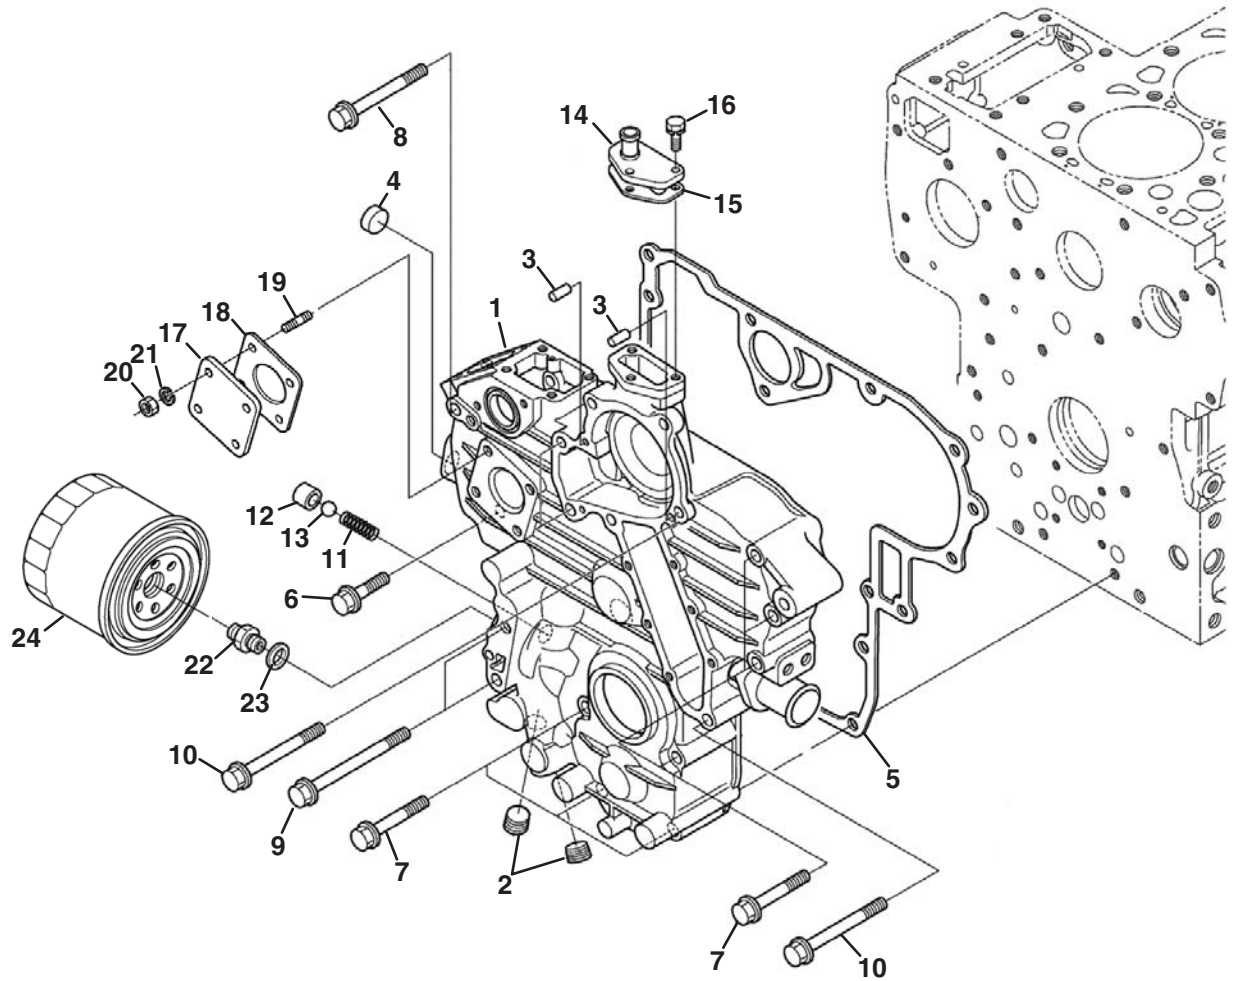

6.1 Gear Case

KUBOTA D1803/V2403-M-DI-E3B

Engine	Item	Part No.	Qty.	Description	Serial Numbers/Notes
A	1	4198388	1	Comp. Gear Case	
B	1	4362189	1	Comp. Gear Case	
●	2	5001255	2	Plug	
●	3	594369	2	Pin, Straight	
B	4	4137886	1	Cap, Sealing	
●	5	4289818	1	Gasket, Gear Case	
●	6	4137901	1	Bolt, Flange	
●	7	4198240	7	Bolt, Sems	
●	8	4137829	1	Bolt, Flange	
●	9	4198361	2	Bolt, Sems	
●	10	4198161	4	Bolt, Flange	
●	11	552997	1	Spring	
●	12	552998	1	Seat, Valve	
●	13	594378	1	Ball	
●	14	552999	1	Flange, Water Return	
●	15	4134624	1	Gasket, Return Flange	
●	16	550364	3	Bolt, Sems	
●	17	553004	1	Cover	
●	18	4134625	1	Gasket, Hour Meter	
●	19	553003	4	Stud	
●	20	550395	4	Hex. nut	
●	21	834287	4	Washer, Spring Lock	
●	22	4198237	1	Pipe, Joint	
●	23	4198341	1	Collar, Valve Seat	
●	24	4113986	1	Filter, Oil Cartridge	

A - V2403-M-DI-E3B-TXN-1

B - D1803-M-DI-E3B-TXN-1

● - Used on all engines