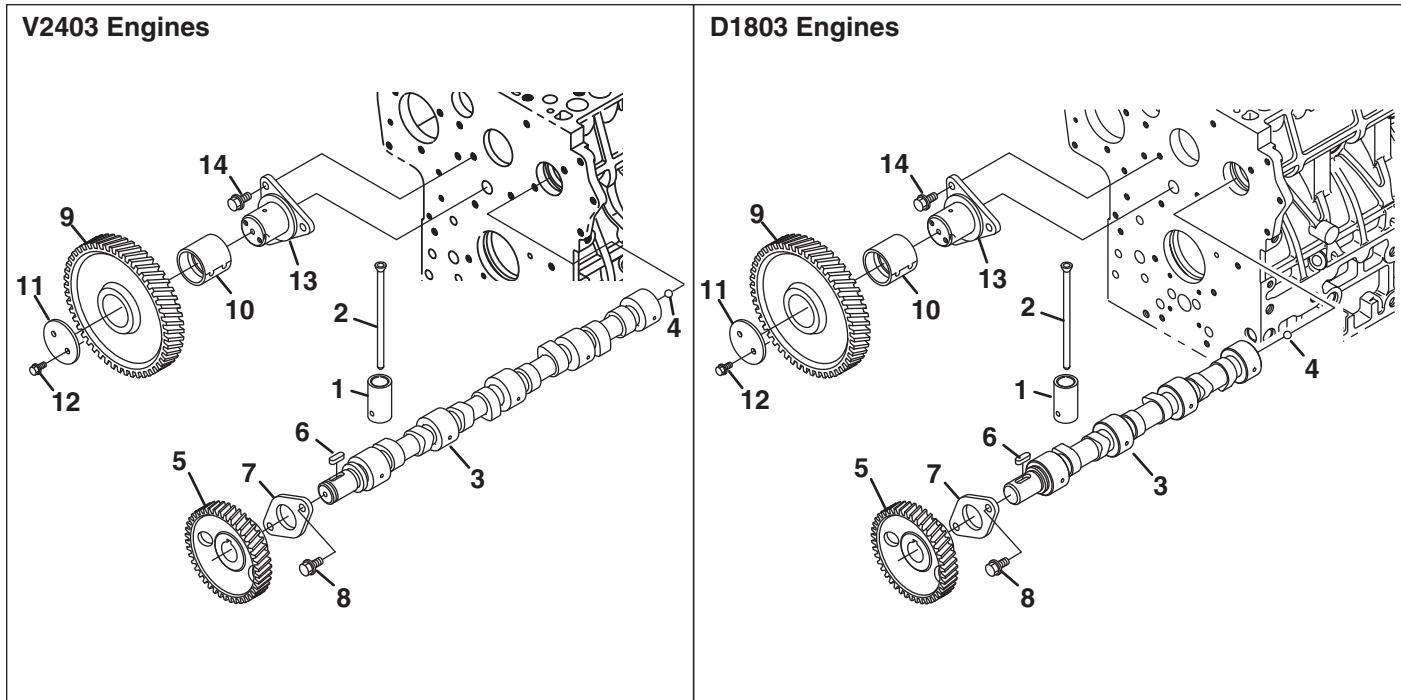

KUBOTA D1803/V2403-M-DI-E3B

Serial No. All

9.1 Camshaft and Idle Gear

Engine	Item	Part No.	Qty.	Description	Serial Numbers/Notes
●	1	557322	6	Tappet	
●	2	4198304	6	Rod, Push	
A	3	4289839	1	Assy Camshaft	
B	3	4318319	1	Assy Camshaft	
●	4	2500953	1	• Ball 1/4	
●	5	4134233	1	• Gear, Camshaft	
●	6	594374	1	• Key, Feather	
●	7	553068	1	• Stopper, Camshaft	
●	8	2811976	2	Bolt, Flange	
●	9	4159665	1	Comp. gear, Idle	
●	10	4297254	1	• Bushing, Idle Gear	
●	11	4289868	1	Collar, Idle Gear	
●	12	557943	2	Bolt, Flange	
●	13	4134440	1	Shaft, Idle Gear	
●	14	2811976	3	Bolt, Flange	

A - V2403-M-DI-E3B-TXN-1

B - D1803-M-DI-E3B-TXN-1

● - Used on all engines