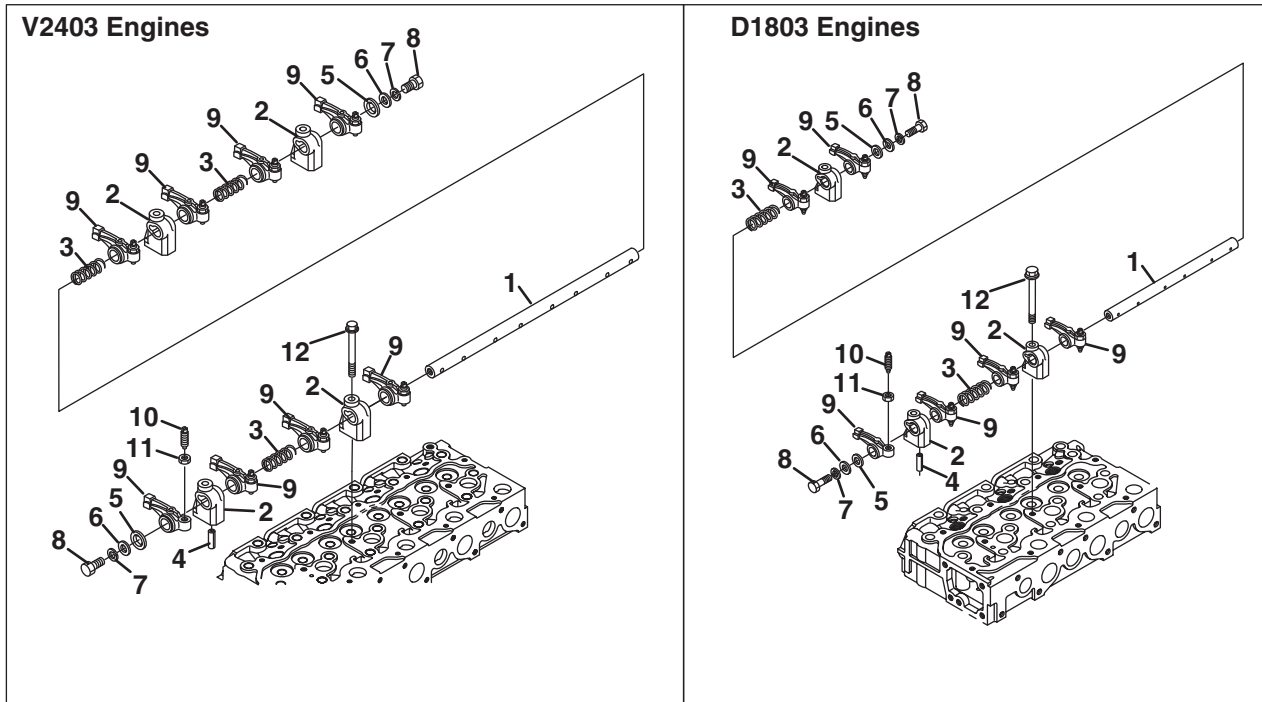

A - V2403-M-DI-E3B-TXN-1

B - D1803-M-DI-E3B-TXN-1

● - Used on all engines

KUBOTA D1803/V2403-M-DI-E3B

Serial No. All

4.1 Rocker Arm Shaft

Engine	Item	Part No.	Qty.	Description	Serial Numbers/Notes
A	1	4159660	1	Shaft, Rocker Arm	
B	1	4318308	1	Shaft, Rocker Arm	
●	2	553033	4 / 3	Bracket, Rocker Arm	
●	3	553037	3 / 2	Spring(Arm, Rocker)	
●	4	4134387	4 / 3	Bolt, Flange	
●	5	4138201	1	Spring Pin	
●	6	553036	2	Washer, R. arm Shaft	
●	7	4297105	2	Washer, Plain	
●	8	5002002	2	Washer, Spring Lock	
●	9	594338	2	Hex. bolt	
●	10	5002804	8 / 6	Arm, Rocker, Assy	
●	11	4289853	8 / 6	• Screw	
●	12	4138207	8 / 6	• Nut	