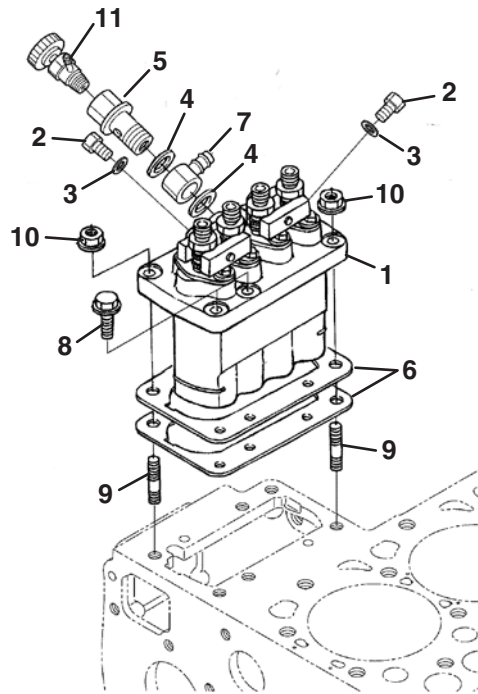

13.1 Injection Pump

V2403 Engines