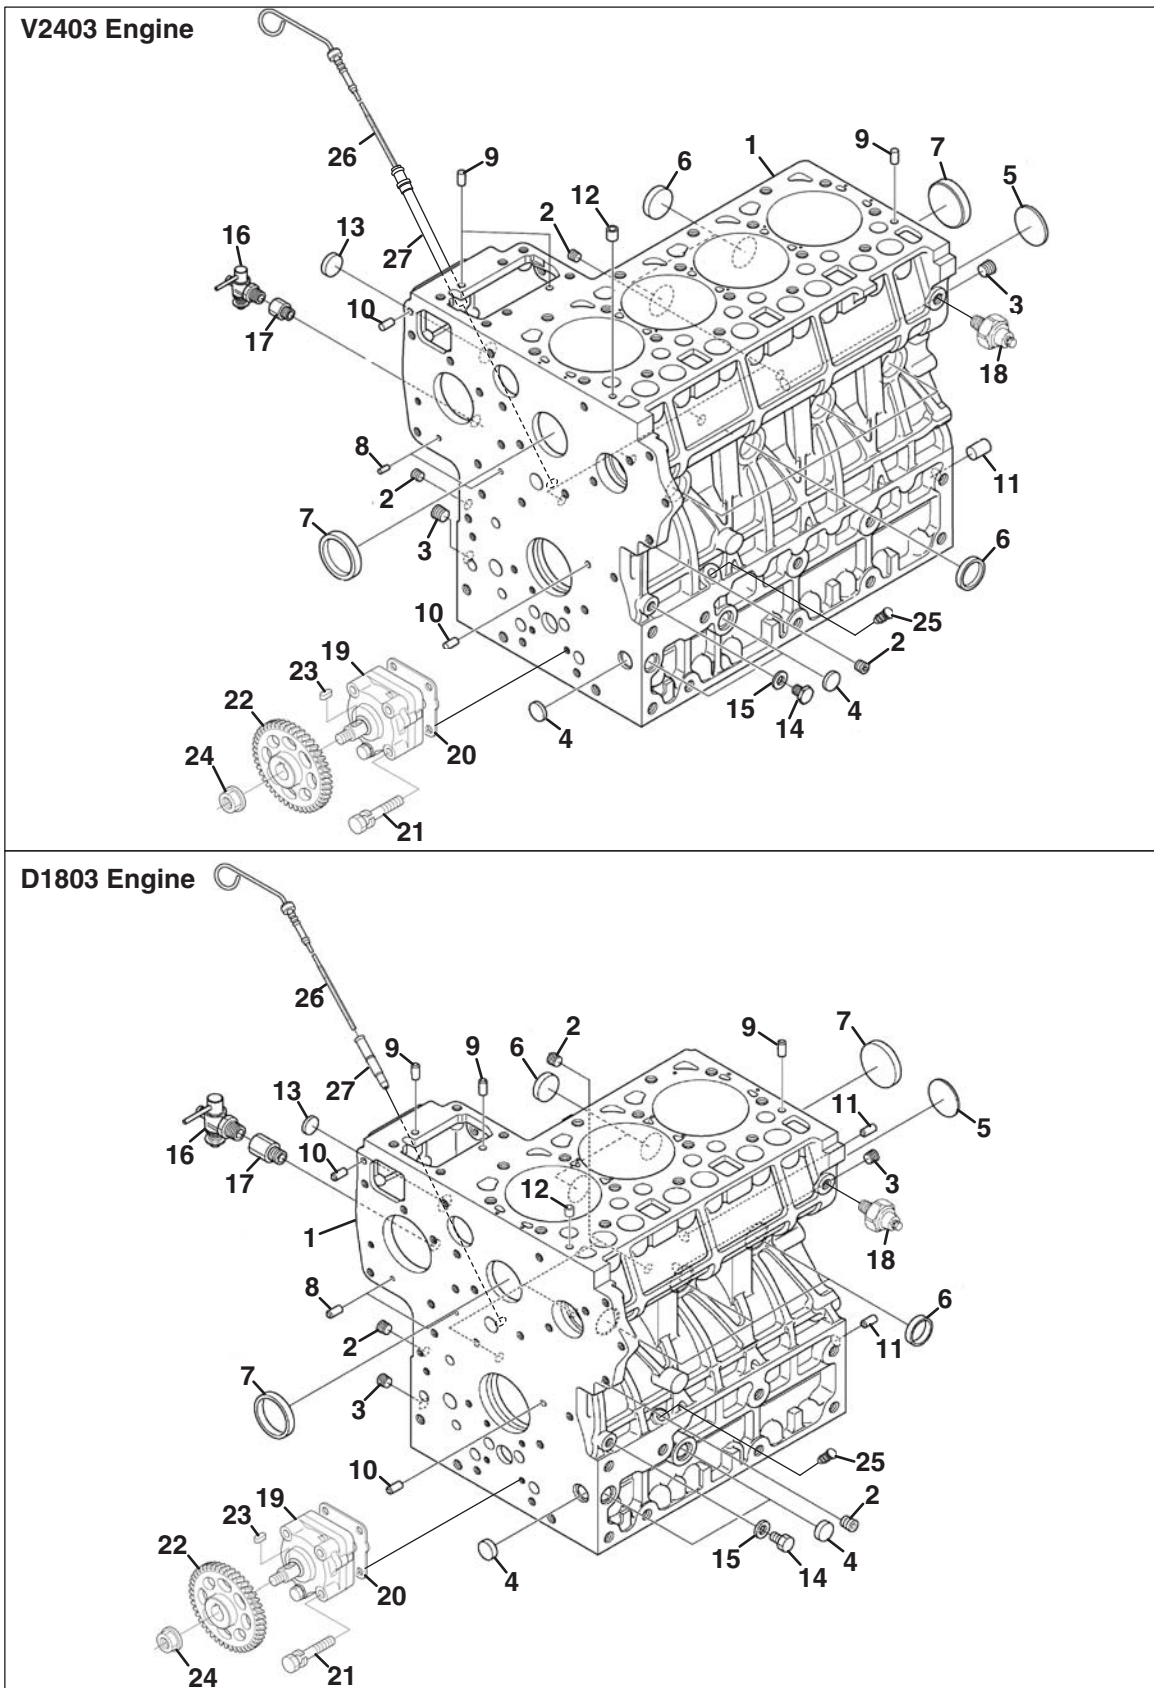

1.1 Crankcase

KUBOTA D1803/V2403-M-DI-E3B

Engine	Item	Part No.	Qty.	Description	Serial Numbers/Notes
A	1	4289817	1	Crankcase, V2403 Comp	
B	1	4362187	1	Crankcase, D1803 Comp	
●	2	552950	6 / 5	• Plug	
●	3	552951	2	• Plug	
●	4	5001308	3	• Plug, Expansion	
●	5	2500877	1	• Plug, Expansion	
●	6	552952	6 / 5	• Cap, Sealing	
●	7	552953	2	• Cap, Sealing	
●	8	594368	2	• Pin, Straight	
●	9	550423	3	• Pin, Straight	
●	10	594369	2	• Pin, Straight	
●	11	594370	1	• Pin, Straight	
●	12	552954	1	• Pin, Pipe	
●	13	5001861	1	• Cap, Sealing	
●	14	4289854	1	Plug	
●	15	552958	1	Packing	
●	16	594622	1	Cock, drain	
●	17	552955	1	Joint, Drain Cock	
●	18	554018	1	Switch, Oil	
●	19	4198174	1	Assy Pump, Oil	
●	20	4134218	1	Gasket, Oil Pump	
●	21	553842	4	Bolt, Sems	
●	22	4289855	1	Gear, Oil Pump Drive	
●	23	550427	1	Key, Feather	
●	24	556915	1	Nut	
●	25	2812014	1	Plug, Oil Gauge	
A	26	4322130	1	Gauge, Oil	
B	26	4309980	1	Gauge, Oil	
A	27	4322129	1	Guide, Oil Gauge	
B	27	4111662	1	Guide, Oil Gauge	

A - V2403-M-DI-E3B-TXN-1

B - D1803-M-DI-E3B-TXN-1

● - Used on all engines