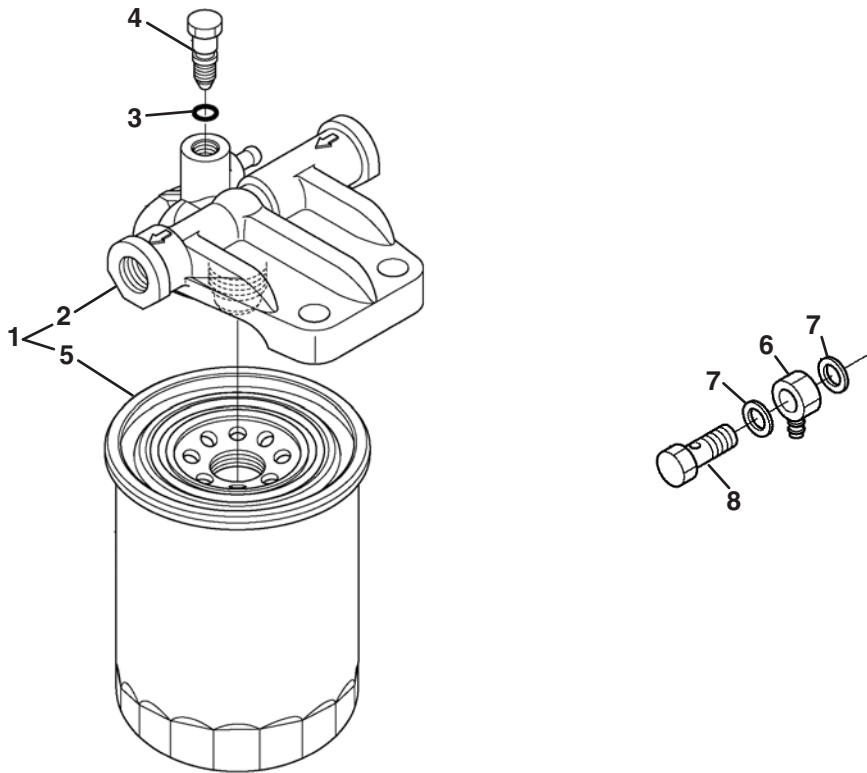

19.1 Fuel Filter

Engine	Item	Part No.	Qty.	Description	Serial Numbers/Notes
●	1	4280171	1	Filter, Assembly Fuel	
●	2	4297144	1	Base, Filter	
●	3	4297147	1	O Ring	
●	4	4297145	1	Plug	
●	5	4297133	1	Filter, Fuel Cartridge	
●	6	2501172	4	Joint, Eye	
●	7	4138107	8	Gasket	
●	8	4138103	4	Bolt, Joint	

A - V2403-M-DI-E3B-TXN-1

B - D1803-M-DI-E3B-TXN-1

● - Used on all engines