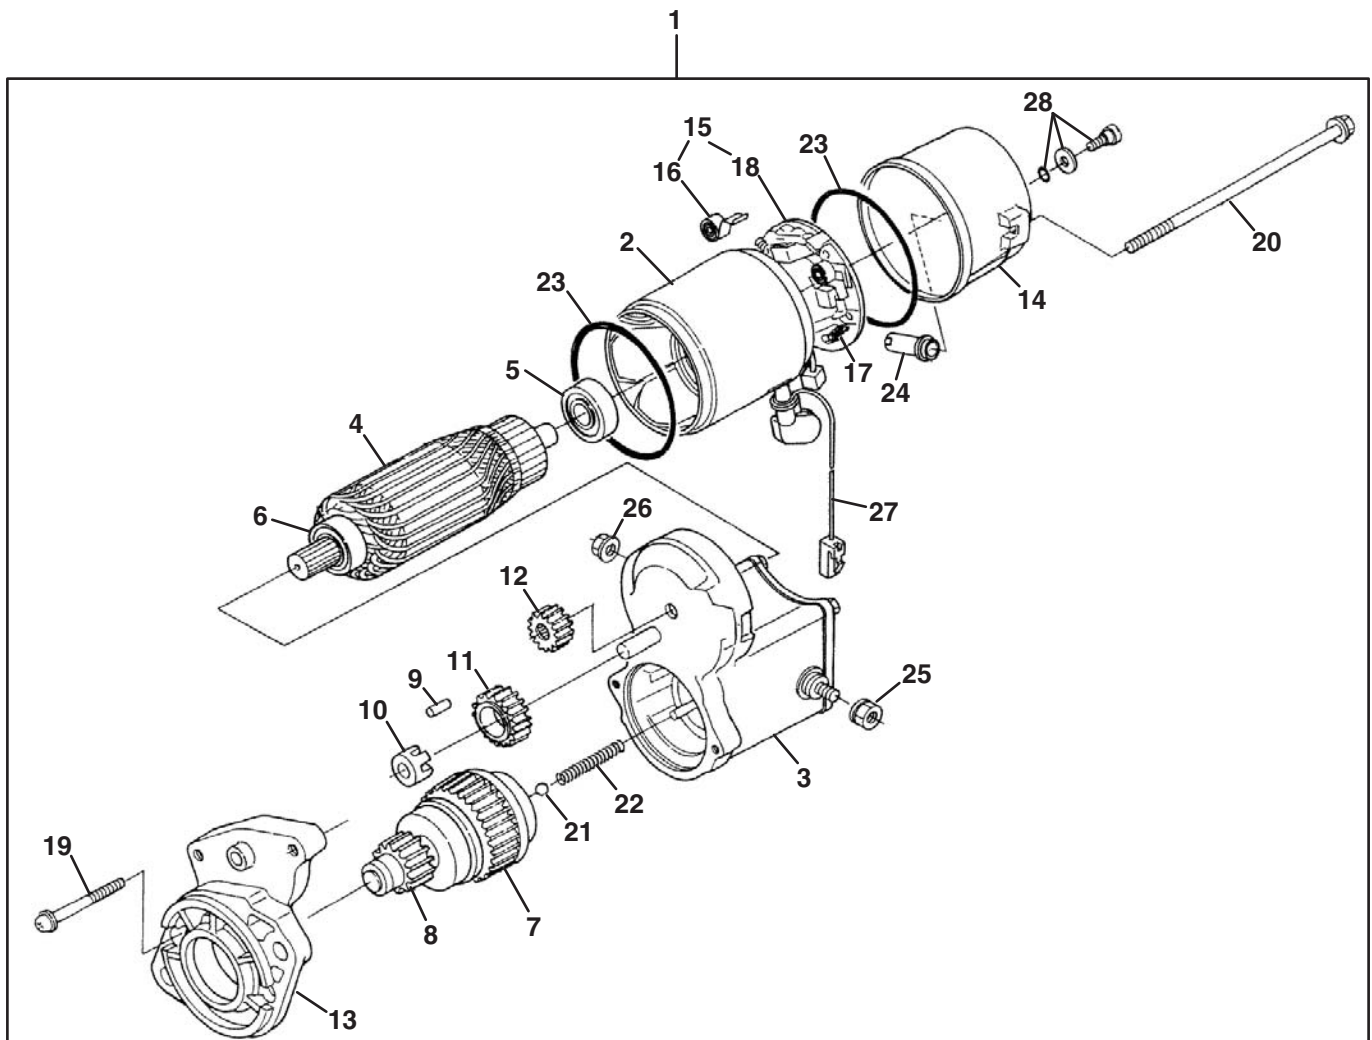

11.1 Starter Breakdown

KUBOTA D1803/V2403-M-DI-E3B

Engine	Item	Part No.	Qty.	Description	Serial Numbers/Notes
●	1	4198229	1	Assembly Starter	
●	2	4198216	1	• Yoke	
●	3	4198130	1	• Assembly Switch, Magnetic	
●	4	4198215	1	• Armature	
●	5	4198222	1	• Bearing	
●	6	557892	1	• Bearing	
●	7	4198214	1	• Clutch, Over Running	
●	8	5001307	1	• Gear, Pinion	
●	9	557902	5	• Roller	
●	10	557903	1	• Retainer	
●	11	2810751	1	• Gear	
●	12	4198219	1	• Gear	
●	13	4198213	1	• Frame, Drive End	
●	14	4198218	1	• Frame, End	
●	15	4198221	1	• Holder, Brush	
●	16	4198217	4	• Spring	
●	17	4289803	4	• Spring, Brush	
●	18	4289804	2	• Brush, Kit	
●	19	4198224	2	• Screw, Pan Hd	
●	20	4198220	2	• Bolt, Through	
●	21	557904	1	• Ball	
●	22	557905	1	• Spring	
●	23	5003288	2	• O-ring	
●	24	4198201	1	• Pipe, Drain	
●	25	5001183	1	• Nut, Hexagon	
●	26	557912	1	• Nut, Hexagon	
●	27	557913	1	• Cord, Stop Solenoid	
●	28	4198223	2	• Screw, Pan Hd	

A - V2403-M-DI-E3B-TXN-1

B - D1803-M-DI-E3B-TXN-1

● - Used on all engines