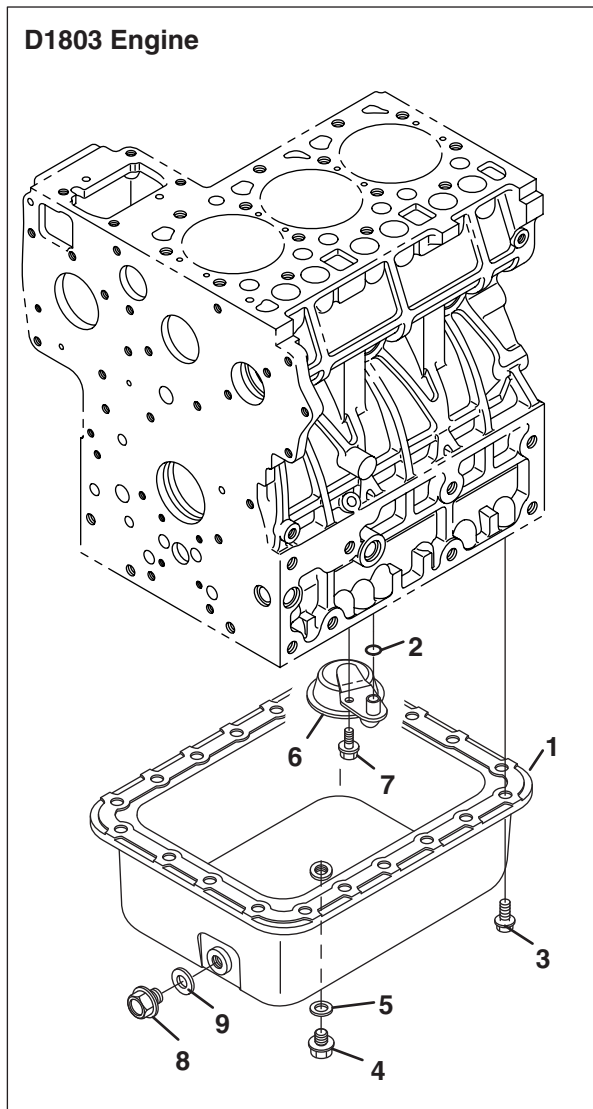

Service Parts

Qty.	Part No.	Description	Qty.	Part No.	Description
	4113986	Cartridge, Oil Filter		4289829	V-Belt, 39.5 In. (V2403 Engines)
	4297133	Element, Fuel Filter		4198392	Cog Belt, 39.5 In. (D1803 Engines)

1.1 Crankcase

KUBOTA D1803/V2403-M-DI-E3B

Engine	Item	Part No.	Qty.	Description	Serial Numbers/Notes
A	1	4289817	1	Crankcase, V2403 Comp	
B	1	4362187	1	Crankcase, D1803 Comp	
●	2	552950	6 / 5	• Plug	
●	3	552951	2	• Plug	
●	4	5001308	3	• Plug, Expansion	
●	5	2500877	1	• Plug, Expansion	
●	6	552952	6 / 5	• Cap, Sealing	
●	7	552953	2	• Cap, Sealing	
●	8	594368	2	• Pin, Straight	
●	9	550423	3	• Pin, Straight	
●	10	594369	2	• Pin, Straight	
●	11	594370	1	• Pin, Straight	
●	12	552954	1	• Pin, Pipe	
●	13	5001861	1	• Cap, Sealing	
●	14	4289854	1	Plug	
●	15	552958	1	Packing	
●	16	594622	1	Cock, drain	
●	17	552955	1	Joint, Drain Cock	
●	18	554018	1	Switch, Oil	
●	19	4198174	1	Assy Pump, Oil	
●	20	4134218	1	Gasket, Oil Pump	
●	21	553842	4	Bolt, Sems	
●	22	4289855	1	Gear, Oil Pump Drive	
●	23	550427	1	Key, Feather	
●	24	556915	1	Nut	
●	25	2812014	1	Plug, Oil Gauge	
A	26	4322130	1	Gauge, Oil	
B	26	4309980	1	Gauge, Oil	
A	27	4322129	1	Guide, Oil Gauge	
B	27	4111662	1	Guide, Oil Gauge	

A - V2403-M-DI-E3B-TXN-1

B - D1803-M-DI-E3B-TXN-1

● - Used on all engines

2.1 Oil Pan

KUBOTA D1803/V2403-M-DI-E3B

Engine	Item	Part No.	Qty.	Description	Serial Numbers/Notes
A	1	4309978	1	Oil Pan, V2403 90 mm	
B	1	4318307	1	Oil Pan, D1803 90 mm	
●	2	4134178	1	O Ring	
●	3	556918	24 / 20	Bolt, Flange	
A	4	4134176	2	Plug, Drain	
B	4	4177260	1	Plug, Drain	
●	5	2500811	2 / 1	Gasket	
●	6	4309979	1	Filter, Oil	
●	7	4198160	1	Bolt, Flange	
B	8	4318306	1	Plug, Drain	
B	9	556920	1	Packing	