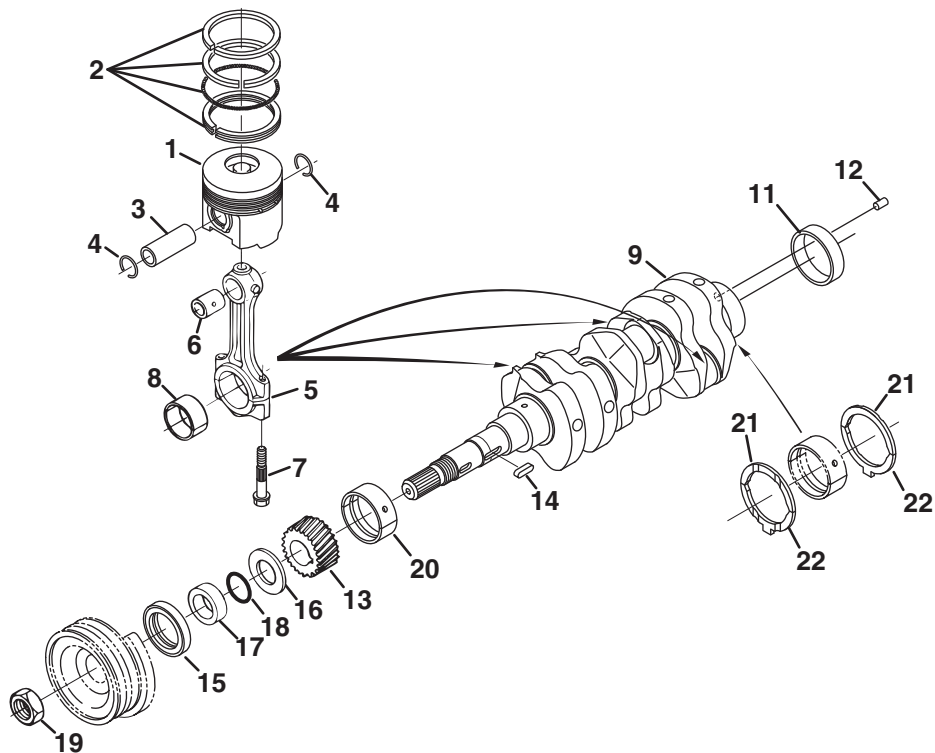

A - V2403-M-DI-E3B-TXN-1

B - D1803-M-DI-E3B-TXN-1

● - Used on all engines

8.1 Piston and Crankshaft

V2403 Engines

D1803 Engines

KUBOTA D1803/V2403-M-DI-E3B

Engine	Item	Part No.	Qty.	Description	Serial Numbers/Notes
●	1	4289846	4 / 3	Piston	STD
●	1	4289847	4 / 3	Piston	+0. 25mm
●	2	4289820	4 / 3	• Assy Piston Ring	STD
●	2	4289821	4 / 3	• Assy Piston Ring	+0. 25mm
●	3	556964	4 / 3	• Pin, Piston	
●	4	4159662	8 / 6	• Circlip, Int	
●	5	556966	4 / 3	Rod, Connecting, Assy	
●	6	556967	4 / 3	• Bush, Piston Pin	
●	7	557331	8 / 6	• Bolt, Connecting Rod	
●	8 ■	556968	4 / 3	• Metal, Crankpin	STD SET
●	8 ◆	556969	4 / 3	Metal, Crankpin	-0. 20mm SET
●	8 ▲	556970	4 / 3	Metal, Crankpin	-0. 40mm SET
A	9	4289835	1	Crankshaft, Comp	
B	9	4318320	1	Crankshaft, Comp	
A	10	2500953	4	• Ball, 1/4	
●	11	553095	1	• Bush Crankshaft	
●	12	4198236	1	Pin, Straight	
●	13	4289808	1	Gear, Crankshaft	
●	14	4198165	1	Feather Key	
●	15	556976	1	Seal, Oil	
●	16	556975	1	Oil Slinger	
●	17	553088	1	Collar Crankshaft	
●	18	594367	1	O Ring	
●	19	553089	1	Nut Crankshaft	
●	20 ■	4134242	1	Metal, Crankshaft	STD
●	20 ◆	4134243	1	Metal Crankshaft	-0. 20mm
●	20 ▲	4134244	1	Metal Crankshaft	-0. 40mm
●	21 ■	4134245	2	Metal, Side	STD
●	21 ◆	4134246	2	Metal Side	+0. 20mm
●	21 ▲	4134247	2	Metal Side	+0. 40mm
●	22 ■	4134248	2	Metal, Side	STD
●	22 ◆	4134249	2	Metal Side	+0. 20mm
●	22 ▲	4134250	2	Metal Side	+0. 40mm
A	■	4198367	1	Kit Metal, STD Engine	Includes Items marked ■
B	■	4318322	1	Kit Metal, STD Engine	Includes Items marked ■
A	◆	4198368	1	Kit Metal, ± 0.20mm Engine	Includes Items marked ◆
B	◆	4318323	1	Kit Metal, ± 0.20mm Engine	Includes Items marked ◆
A	▲	4198369	1	Kit Metal, ± 0.40mm Engine	Includes Items marked ▲
B	▲	4318324	1	Kit Metal, ± 0.40mm Engine	Includes Items marked ▲