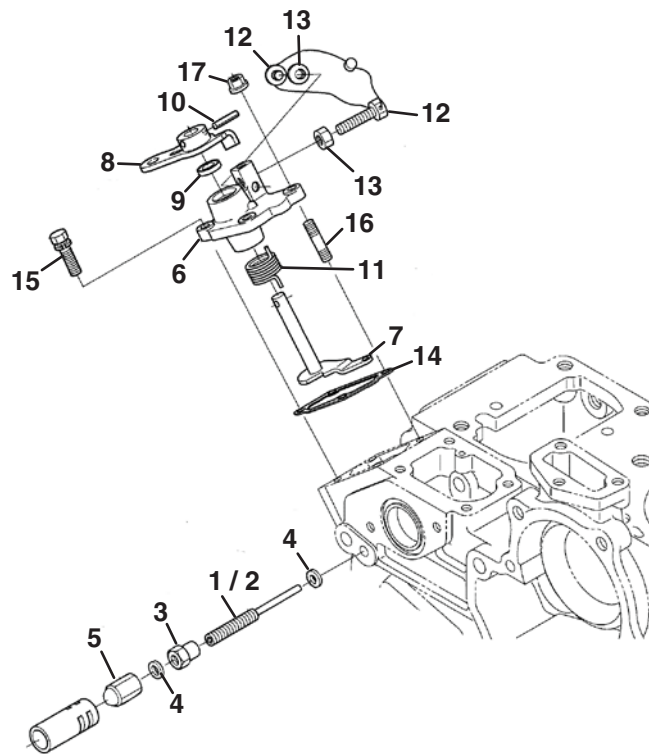

A - V2403-M-DI-E3B-TXN-1

B - D1803-M-DI-E3B-TXN-1

● - Used on all engines

15.1 Engine Stop Lever

Engine	Item	Part No.	Qty.	Description	Serial Numbers/Notes
●	1	4289864	1	Lever, Assy Engine Stop	
●	2	4289865	1	Lever, Comp Engine Stop	
●	3	4289866	1	Lever, Engine Stop	
●	4	4289867	2	Packing, X-ring	
●	5	4289800	1	Pin, Spring	
●	6	4134266	1	Spring, Return	
●	7	4134267	1	Gasket, Plate	
●	8	550364	2	Bolt, Sems	
●	9	553003	2	Stud	
●	10	2810647	2	Nut, Flange	
●	11	4134269	1	Comp. Guide, Solenoid	
●	12	4134270	1	Assy Solenoid	
●	13	4134271	1	O Ring	
●	14	553003	2	Stud	
●	15	2810647	2	Nut, Flange	

A - V2403-M-DI-E3B-TXN-1

B - D1803-M-DI-E3B-TXN-1

● - Used on all engines

16.1 Speed Control Plate

Engine	Item	Part No.	Qty.	Description	Serial Numbers/Notes
●	1	4134289	1	Assy Bolt, Adjustment	
●	2	4198238	1	Bolt, Adjusting	
●	3	553142	1	Nut	
●	4	553143	2	Packing	
●	5	553879	1	Nut, Cap	
●	6	4134290	1	Assy Plate, Control	
●	7	4134291	1	Comp. lever, Governor	
●	8	4134292	1	Lever, Speed Control	
●	9	4198212	1	Seal, Oil	
●	10	550425	1	Pin, Spring	
●	11	4134266	1	Spring, Return	
●	12	4289809	2	Bolt, Idling Adjust	
●	13	550395	2	Hex. nut	
●	14	4134267	1	Gasket, Plate	
●	15	550364	2	Bolt, Sems	
●	16	553003	2	Stud	
●	17	2810647	2	Nut, Flange	

A - V2403-M-DI-E3B-TXN-1

B - D1803-M-DI-E3B-TXN-1

● - Used on all engines

17.1 Governor

Engine	Item	Part No.	Qty.	Description	Serial Numbers/Notes
A	1	4289843	1	Assy Lever, Fork	
B	1	4362203	1	Assy Lever, Fork	
●	2	4134278	1	Lever, Fork	
●	3	4134279	1	• Shaft, Fork Lever	
●	4	4138085	1	• Bolt, Flange	
●	5	557366	1	• Bolt, Flange	
●	6	552992	1	• Holder, Fork Lever	
●	7	553137	1	• Bolt	
●	8	834287	1	• Washer, Spring Lock	
●	9	4137901	2	Bolt, Flange	
●	10	4134284	1	Bolt	
●	11	4289815	1	Spring, Governor, 1	
●	12	4289833	1	Spring, Governor	