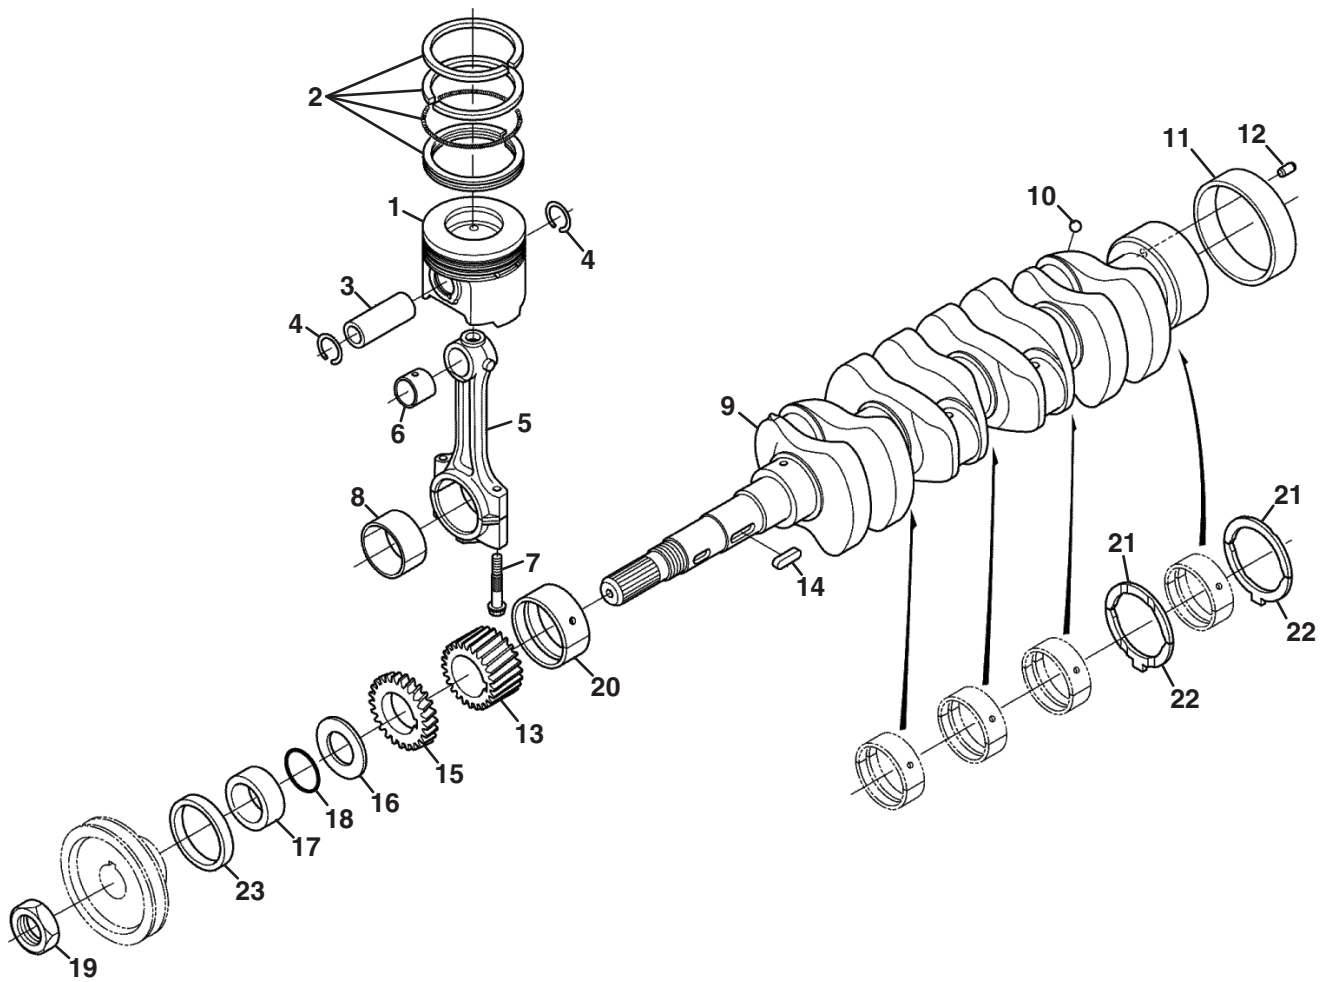

9.1 Piston and Crankshaft

KUBOTA V2403-CR-T-E4B

Item	Part No.	Qty.	Description	Serial Numbers/Notes
1	4297235	4	Piston	STD Set
1	4297236	4	Piston	+0.25mm Set
2	4198379	4	Ring, Piston, Assembly	STD Set
2	4198380	4	Ring, Piston, Assembly	+0.25mm Set
3	556964	4	Pin, Piston	
4	4159662	8	Circlip, Int	
5	4198382	4	Rod, Connecting, Assembly	
6	4198381	4	• Bushing, Pin, Piston	
7	557331	8	• Bolt, Rod, Connecting	Torque to 40-45 Nm
● 8	556968	4	• Metal, Std. Crank Pin	STD Set
◆ 8	556969	4	Metal, -0.20mm Crank Pin	-0.20mm Set
■ 8	556970	4	Metal, -0.40mm Set Crank Pin	-0.40mm Set
9	4289835	1	Crankshaft, Comp	
10	2500953	4	• Ball 1/4	
11	553095	1	• Bushing, Crankshaft	
12	4198236	1	Pin, Straight	
13	4297253	1	Gear, Crankshaft	
14	4198165	1	Feather Key	
15	4198172	1	Gear, Oil Pump Drive	
16	556975	1	Oil Slinger	
17	553088	1	Collar, Crankshaft	
18	594367	1	O Ring	
19	553089	1	Nut, Crankshaft	
● 20	4134242	1	Metal, Std. Crankshaft	STD Set
◆ 20	4134243	1	Metal, -0.20mm Crankshaft	-0.20mm Set
■ 20	4134244	1	Metal, -0.40mm Set Crankshaft	-0.40mm Set
● 21	4134245	2	Metal, Std. Side	STD Set
◆ 21	4134246	2	Metal, +0.20mm Side	+0.20mm Set
■ 21	4134247	2	Metal, +0.40mm Side	+0.40mm Set
● 22	4134248	2	Metal, Std. Side	STD Set
◆ 22	4134249	2	Metal, +0.20mm Side	+0.20mm Set
■ 22	4134250	2	Metal, +0.40mm Side	+0.40mm Set
23	4297251	1	Seal, Oil	
●	4198367	1	Kit Metal, STD Engine	Includes Items marked ●
◆	4198368	1	Kit Metal, -0.20mm/+0.20mm Engine	Includes Items marked ◆
■	4198369	1	Kit Metal, -0.40mm/+0.40mm Engine	Includes Items marked ■

> Change from previous revision