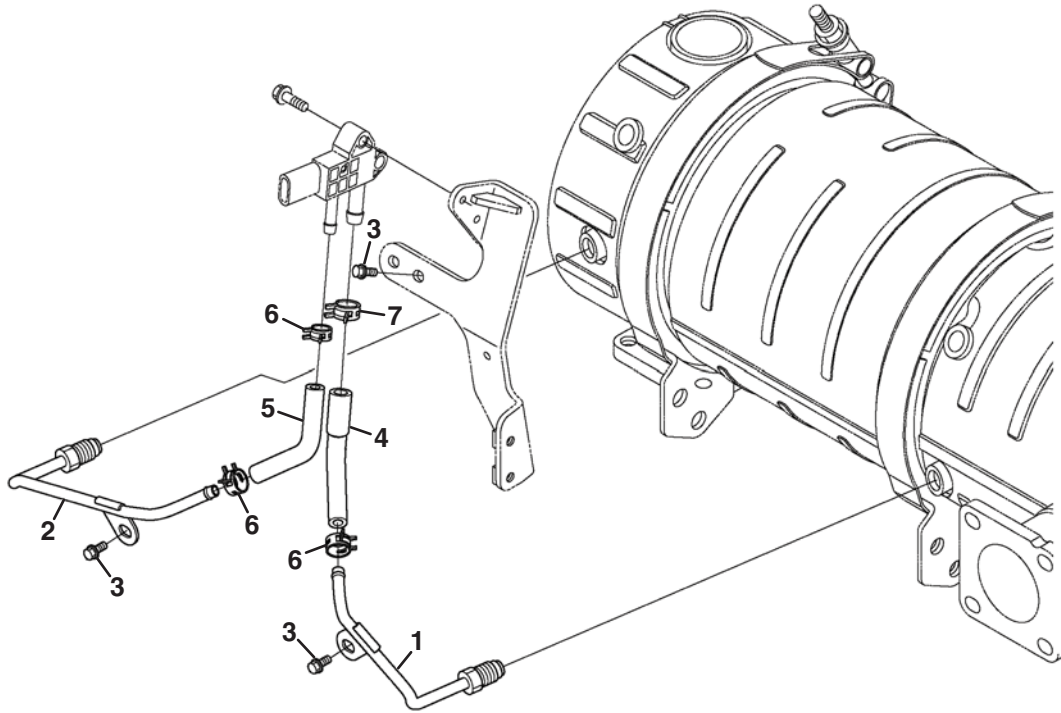

34.1 DPF Pressure Pipes

Item	Part No.	Qty.	Description	Serial Numbers/Notes
1	4297184	1	Pipe, Comp. Pressure	
2	4297185	1	Pipe, Comp. Pressure	
3	4138249	3	Bolt, Flange	
4	4297186	1	Tube, Pressure, 1	
5	4297222	1	Tube, Pressure	
6	4297110	3	Clamp, Hose	
7	4297111	1	Clamp, Hose	

> Change from previous revision