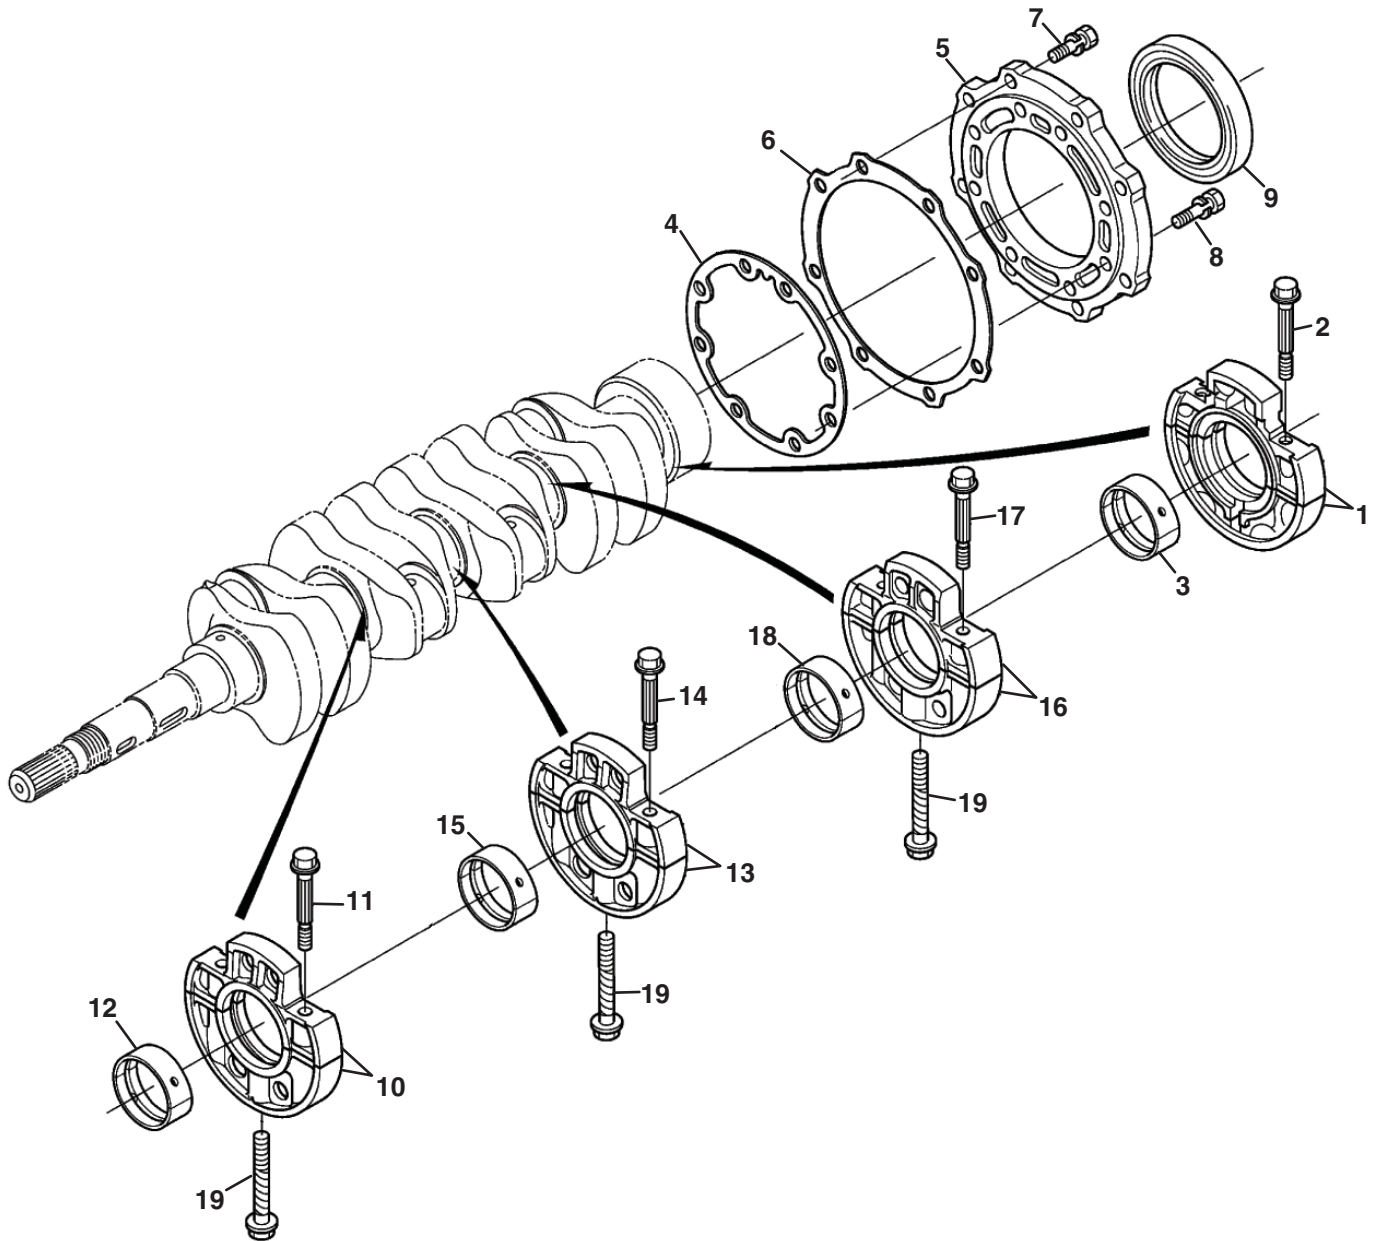

8.1 Main Bearing Case

Item	Part No.	Qty.	Description	Serial Numbers/Notes	
	1	4134219	1	Assembly Brg. Case, Wheel	
	2	4134220	2	• Bolt, Case, Brg	
●	3	4134221	1	• Metal, Std. Crankshaft	STD Set
◆	3	4134222	1	Metal, -0.20 mm Crankshaft	-0.20mm Set
▲	3	4134223	1	Metal, -0.40 mm Crankshaft	-0.40mm Set
	4	4134224	1	Gasket, Bearing Case	
	5	4134225	1	Cover, Bearing Case	
	6	4134226	1	Gasket, Case Cover	
	7	594331	8	Bolt, Sems	
	8	594332	8	Bolt, Sems	
	9	4289805	1	Seal, Oil	
	10	4134228	1	Assembly Brg. Case, Main	
	11	4134220	2	• Bolt, Case, Brg	
●	12	4134221	1	• Metal, Std. Crankshaft	STD Set
◆	12	4134222	1	Metal, -0.20 mm Crankshaft	-0.20mm Set
▲	12	4134223	1	Metal, -0.40 mm Crankshaft	-0.40mm Set
	13	4134229	1	Assembly Brg. Case, Main	
	14	4134220	2	• Bolt, Case, Brg	
●	15	4134221	1	• Metal, Std. Crankshaft	STD Set
◆	15	4134222	1	Metal, -0.20 mm Crankshaft	-0.20mm Set
▲	15	4134223	1	Metal, -0.40 mm Crankshaft	-0.40mm Set
	16	4134230	1	Assembly Brg. Case, Main	
	17	4134220	2	• Bolt, Case, Brg	
●	18	4134221	1	• Metal, Std. Crankshaft	STD Set
◆	18	4134222	1	Metal, -0.20 mm Crankshaft	-0.20mm Set
▲	18	4134223	1	Metal, -0.40 mm Crankshaft	-0.40mm Set
	19	556944	3	Bolt, Case, Brg	
●		4198367	1	Kit Metal, STD Engine	Includes Items marked ●
◆		4198368	1	Kit Metal, -0.20mm/+0.20mm Engine	Includes Items marked ◆
■		4198369	1	Kit Metal, -0.40mm/+0.40mm Engine	Includes Items marked ■

> Change from previous revision