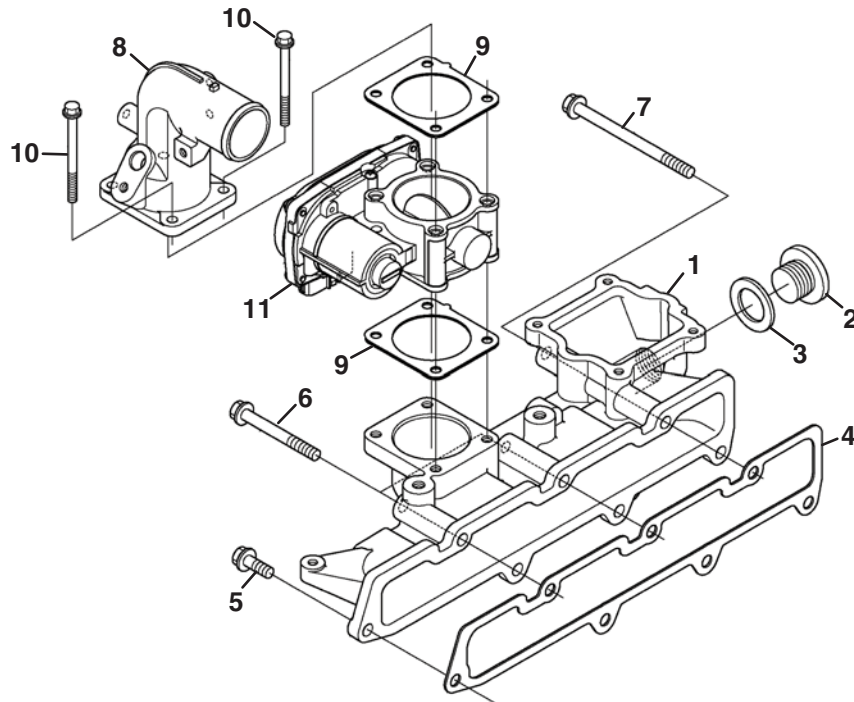

## 25.1 Inlet Manifold

Item	Part No.	Qty.	Description	Serial Numbers/Notes
1	4297230	1	Assembly Manifold, Inlet	
2	4297249	1	• Plug	
3	4297106	1	• Gasket	
4	4297140	1	Gasket, In-manifold	
5	4137820	4	Bolt, Flange	
6	4138218	2	Bolt, Flange	
7	4297101	1	Bolt, Flange	
8	4297213	1	Flange, Inlet	
9	4297139	2	Gasket, Inlet Flange	
10	4134363	4	Bolt, Flange	
11	4297217	1	Assembly Throttle Valve	