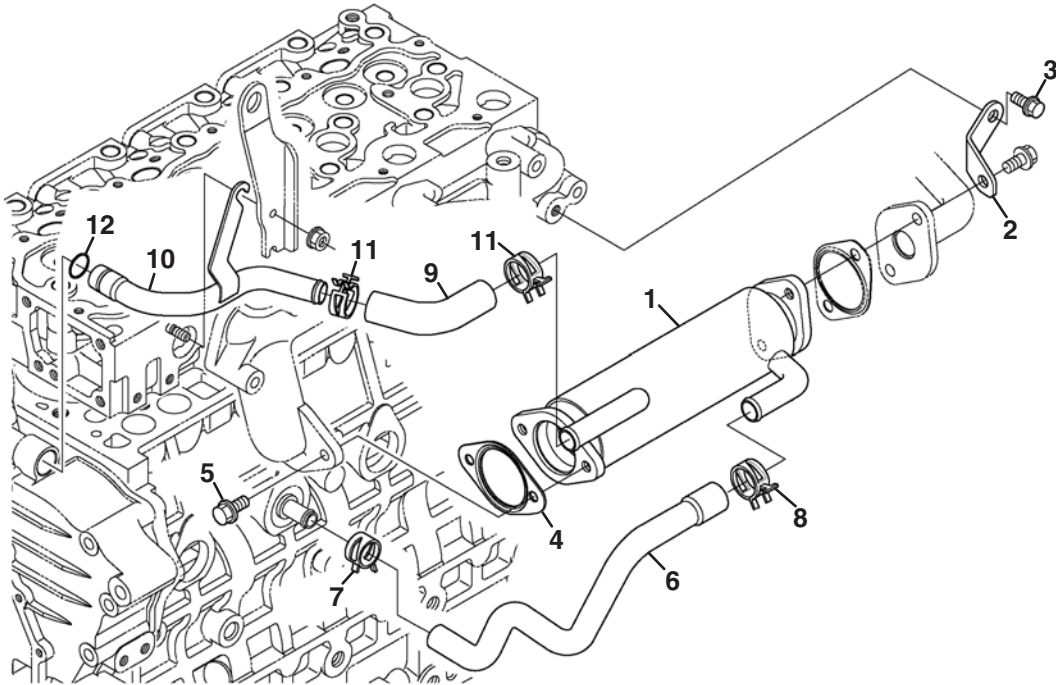

30.1 EGR Cooler

Item	Part No.	Qty.	Description	Serial Numbers/Notes
1	4297241	1	Comp. Cooler, EGR	
2	4297242	1	Stay, EGR Cooler	
3	2811976	1	Bolt, Flange	
4	4297238	1	Gasket, EGR Cooler	
5	2811976	2	Bolt, Flange	
6	4297210	1	Hose	
7	4134368	1	Band, Hose	
8	5003612	1	Clamp, Hose	
9	4297243	1	Hose	
10	4297244	1	Pipe	
11	5003612	2	Clamp, Hose	
12	4251767	1	O Ring	

> Change from previous revision