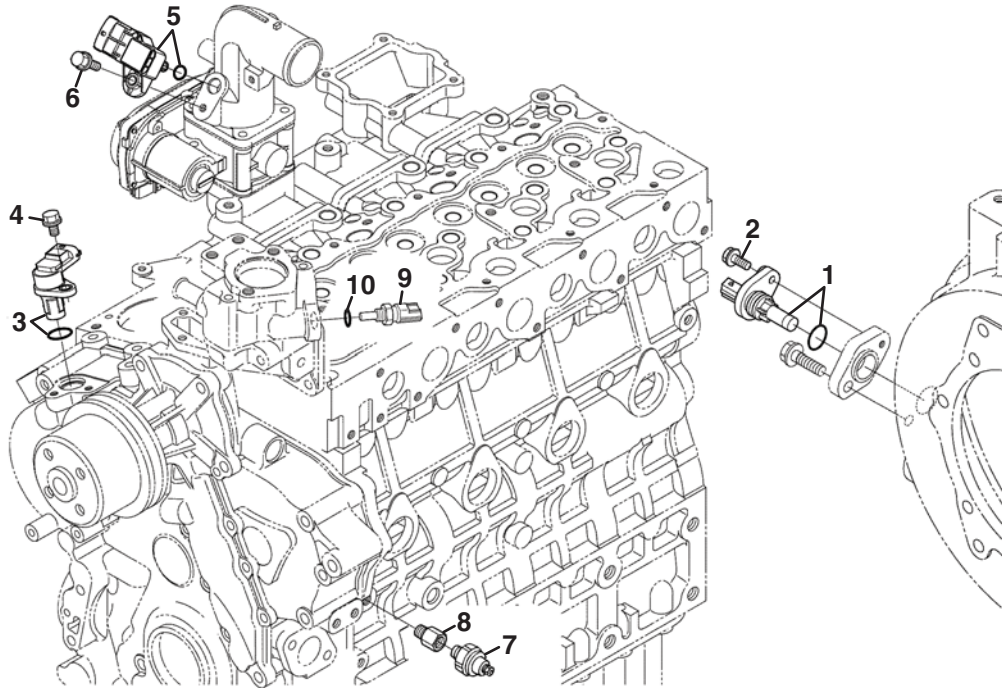

39.1 Engine Sensors

Item	Part No.	Qty.	Description	Serial Numbers/Notes
1	4297158	1	Sensor	
2	557366	1	Bolt, Flange	
3	4297200	1	Sensor	
4	557366	1	Bolt, Flange	
5	4297240	1	Sensor, Boost	
6	5003269	1	Bolt, Flange	
7	554018	1	Switch, Oil	
8	4297239	1	Adapter	
9	4297262	1	Sensor, Water Temp.	
10	4297107	1	O Ring	

> Change from previous revision