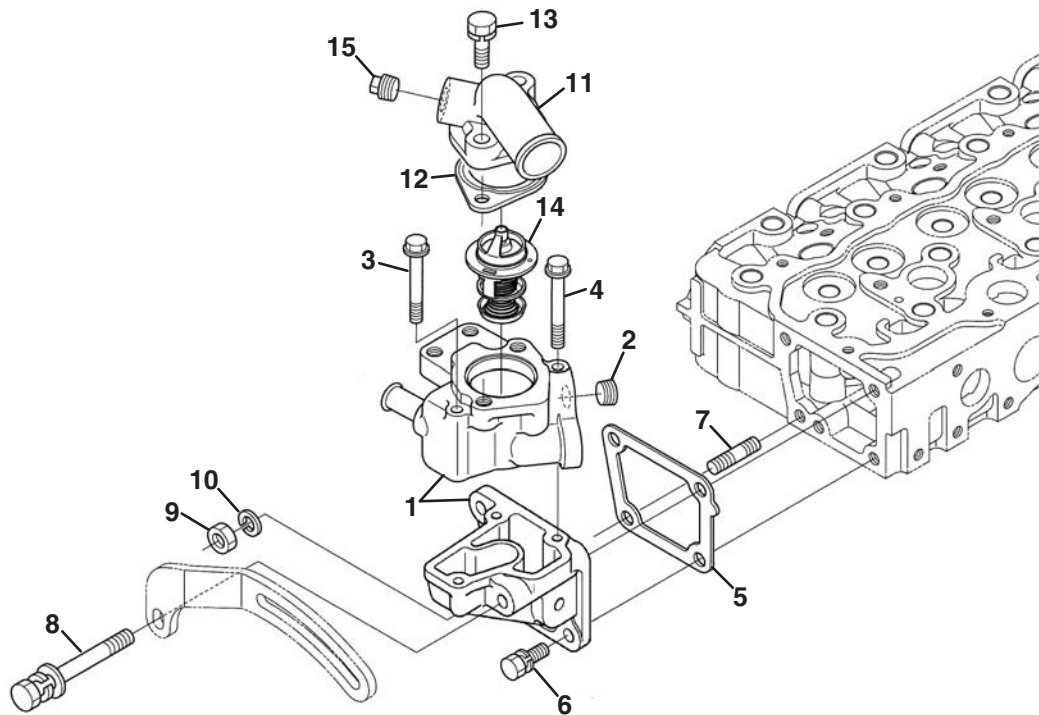

22.1 Water Flange and Thermostat

Item	Part No.	Qty.	Description	Serial Numbers/Notes
1	4297119	1	Comp. Flange, Water	
2	4198241	1	• Plug	
3	4134362	2	• Bolt, Flange	
4	4134363	1	• Bolt, Flange	
5	4134364	1	Gasket, Flange, Water	
6	4113985	2	Bolt, Sems	
7	553024	1	Stud	
8	4134365	1	Bolt	
9	550398	1	Hex. Nut	
10	5002002	1	Washer, Spring Lock	
11	4134369	1	Cover, Thermostat	
12	4134370	1	Gasket, Thermostat	
13	594334	2	Bolt, Sems	
14	4289863	1	Assembly Thermostat	
15	4134361	1	Plug	

> Change from previous revision