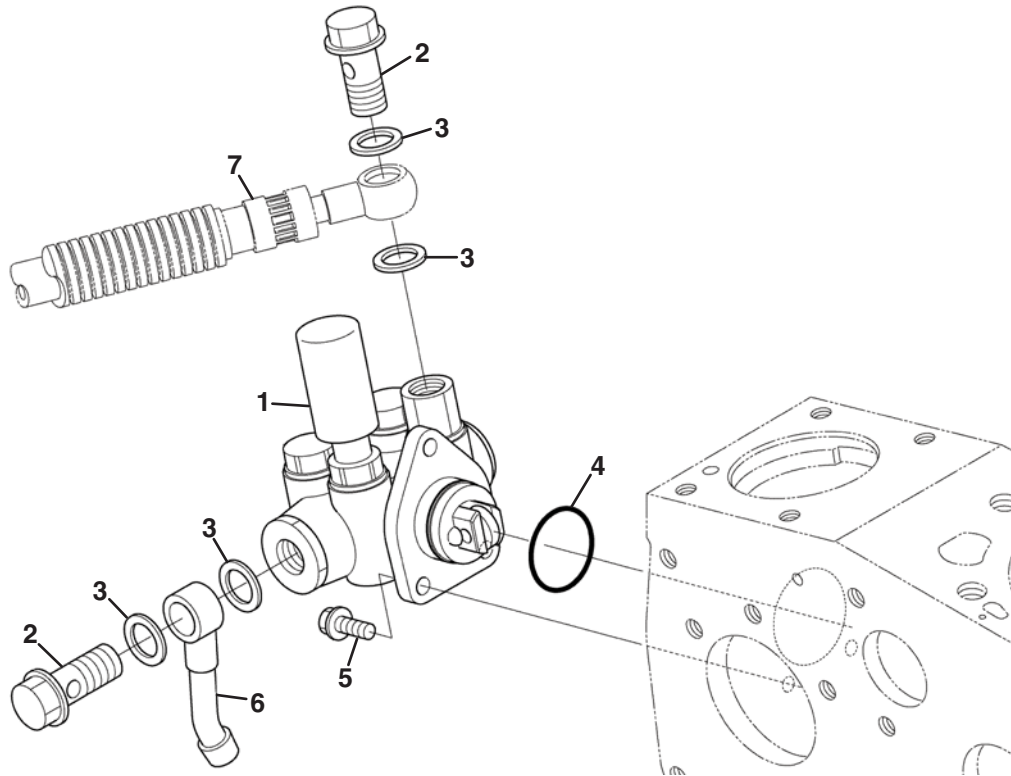

14.1 Injection Pump

Item	Part No.	Qty.	Description	Serial Numbers/Notes
1	4297266		Pump, Assembly Fuel	
2	4297167	2	Eye Bolt	
3	4297146	4	Gasket	
4	4297115	1	O Ring	
5	557366	3	Bolt, Flange	
6	4297114	1	Pipe	
7	4297265	1	Hose, Fuel	See 15.1 for other end of hose.

> Change from previous revision