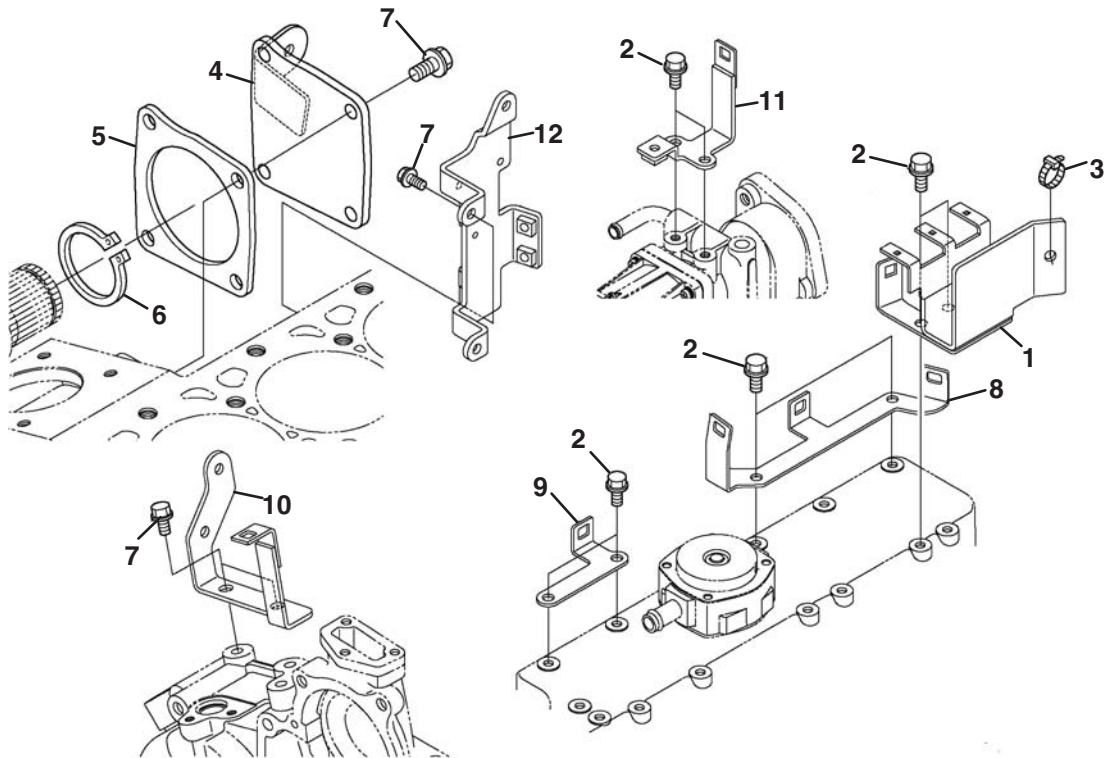

42.1 Wire Harness Brackets

Item	Part No.	Qty.	Description	Serial Numbers/Notes
1	4297208	1	Bracket, Connector	
2	4297102	7	Bolt, Flange	
3	4297264	1	Clip	
4	4297181	1	Cover, Fuel Camshaft	
5	4198321	1	Gasket	
6	594360	1	Cir-clip, External	
7	2811976	9	Bolt, Flange	
8	4297205	1	Bracket, Connector	
9	4297226	1	Bracket, Connector	
10	4297206	1	Bracket, Wire Harness 3	
11	4297207	1	Bracket, Connector	
12	4297209	1	Bracket, Connector	

> Change from previous revision