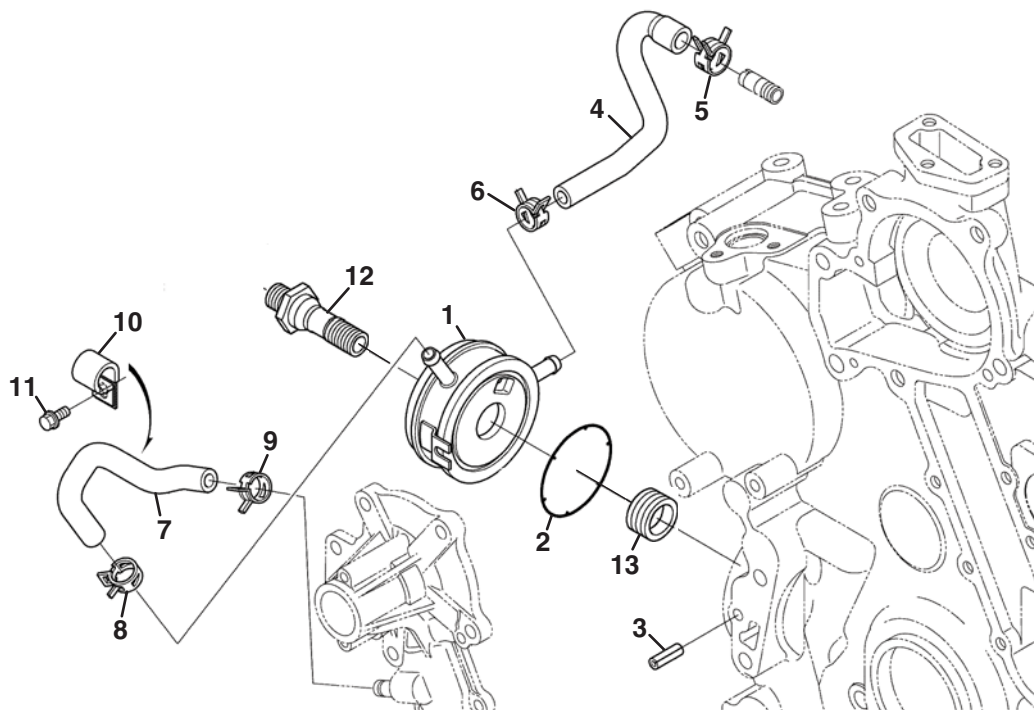

38.1 Oil Cooler

Item	Part No.	Qty.	Description	Serial Numbers/Notes
1	4297121	1	Cooler, Oil, Assembly	
2	4297122	1	• Packing	
3	4198164	1	Roller Pin	
4	4134429	1	Hose, Oil Cooler	
5	4134368	1	Band, Hose	
6	2501011	1	Band, Pipe	
7	4297193	1	Hose, Oil Cooler	
8	2501011	1	Band, Pipe	
9	2501011	1	Band, Pipe	
10	4297194	1	Clamp	
11	4138249	1	Bolt, Flange	
12	4134212	1	Connector	
13	4297123	1	Collar	

> Change from previous revision