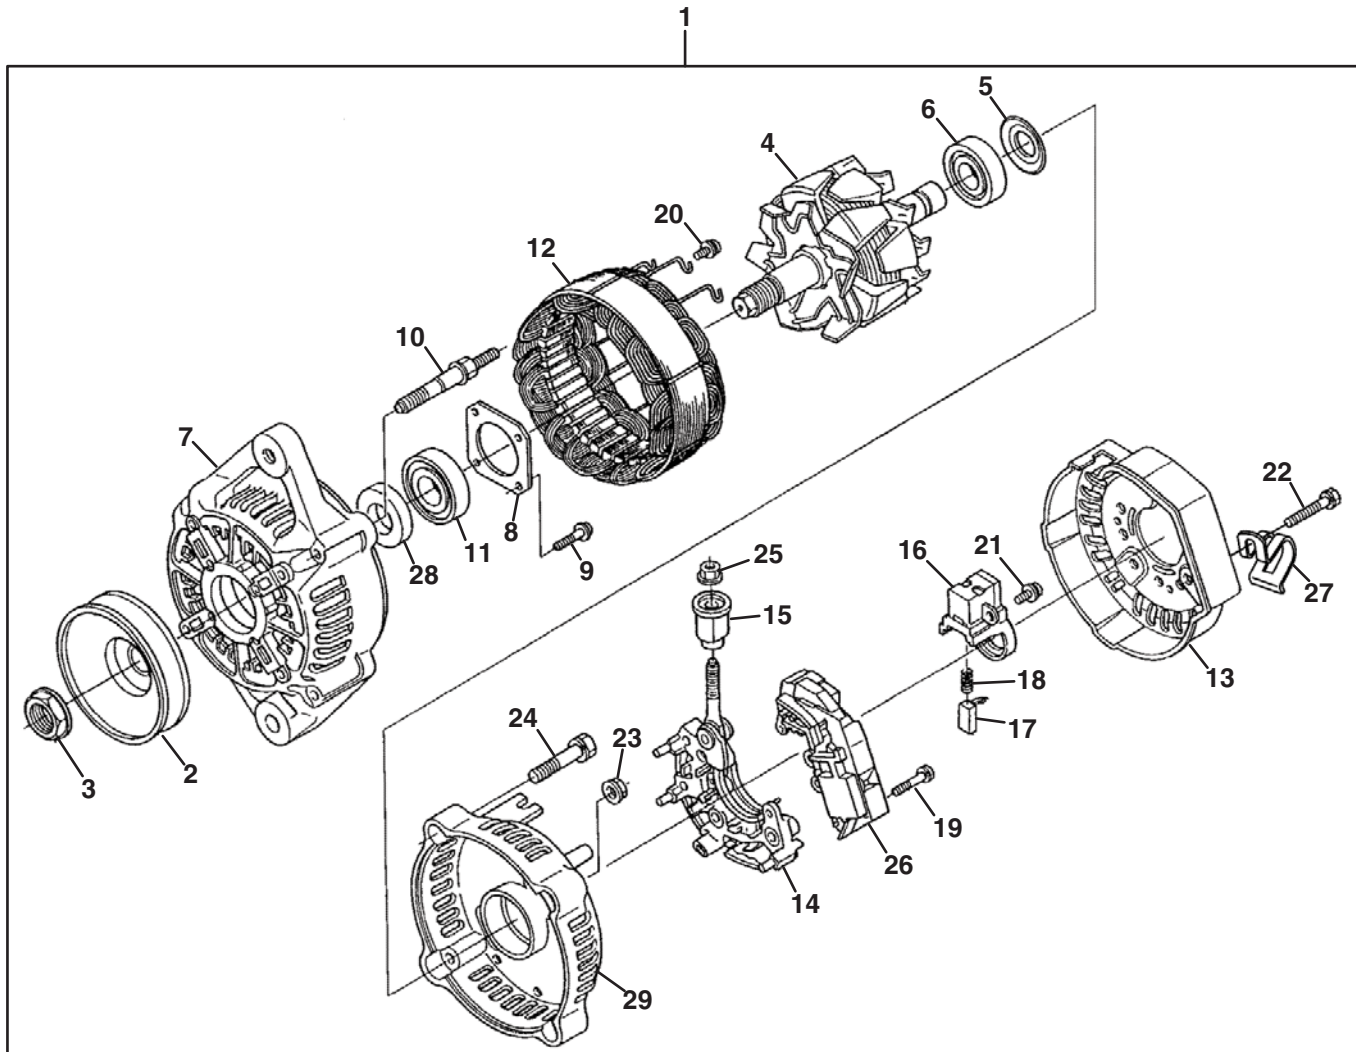

21.1 Alternator Breakdown

Item	Part No.	Qty.	Description	Serial Numbers/Notes
1	5000938	1	Alternator, Assembly	
2	5002415	1	• Pulley, Alternator	
3	557948	1	• Nut	
4	4134327	1	• Rotor	
5	557951	1	• • Cover, Bearing	
6	4134328	1	• • Brg, Ball	
7	4134329	1	• Frame, Drive End	
8	5001210	1	• • Plate, Retainer	
9	557956	4	• • Screw, Rd Hd	
10	557957	2	• • Bolt, Through	
11	557958	1	• • Brg, Ball	
12	N/S	1	• • Stator	
13	4134332	1	• Cover, End	
14	5002916	1	• Assembly Rectifier	
15	4134337	1	• Bushing, Insulation	
16	557963	1	• Holder, Brush	
17	557964	2	• • Brush	
18	557965	2	• • Spring, Brush	
19	557966	2	• Screw, Rd Hd	
20	557967	6	• Screw, Rd Hd	
21	557968	1	• Screw, Rd Hd	
22	557969	3	• Bolt	
23	557970	2	• Nut	
24	557971	2	• Bolt	
25	557972	1	• Nut	
26	2810355	1	• Assembly Regulator	
27	4134341	1	• Clamp, Cord	
28	557949	1	• Collar	
29	4134331	1	• Frame, End	

> Change from previous revision