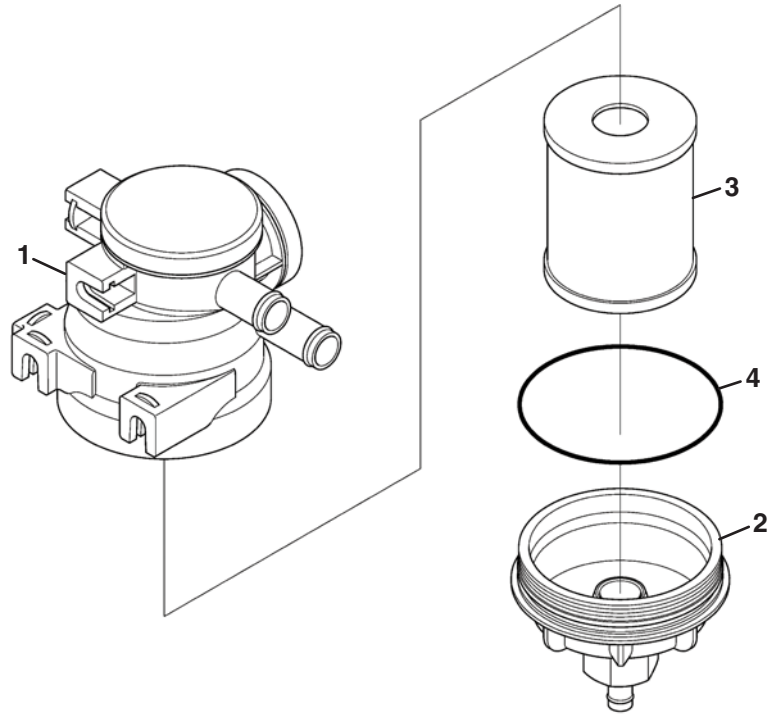

36.1 Oil Separator Breakdown

Item	Part No.	Qty.	Description	Serial Numbers/Notes
1	4297173	1	Assembly Separator	
2	N/S	1	• Base, Separator	
3	4297137	1	• Element, Kit	
4	4297136	1	• • O Ring	

> Change from previous revision