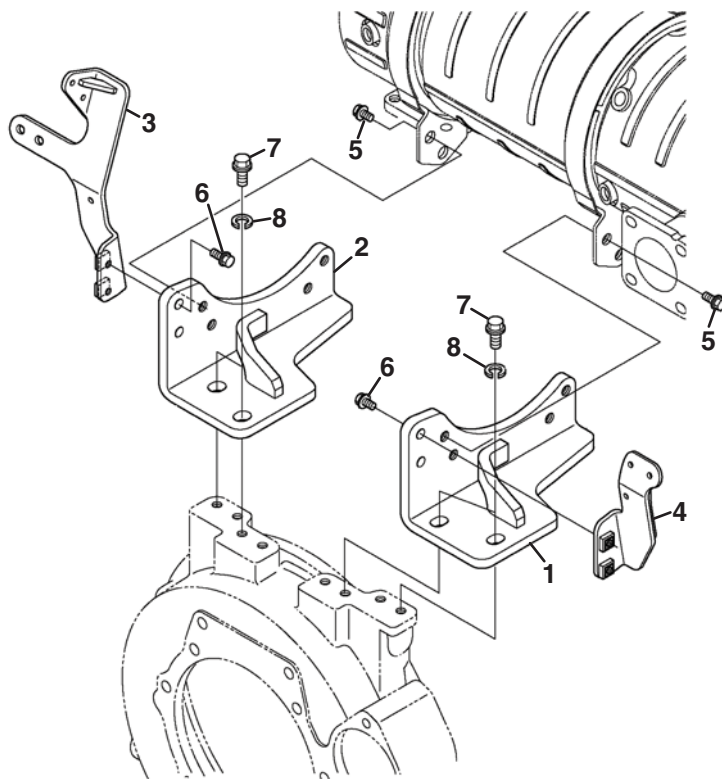

32.1 Illustration Description

Illustration Description 2

Item	Part No.	Qty.	Description	Serial Numbers/Notes
1	4297187	1	Bracket, DPF	
2	4297188	1	Bracket, DPF	
3	4297189	1	Stay, DPF	
4	4297190	1	Stay, DPF	
5	4251688	8	Bolt, Flange	
6	4137992	4	Bolt, Flange	
7	4297211	4	Bolt, Flange	
8	4297260	4	Washer	

> Change from previous revision