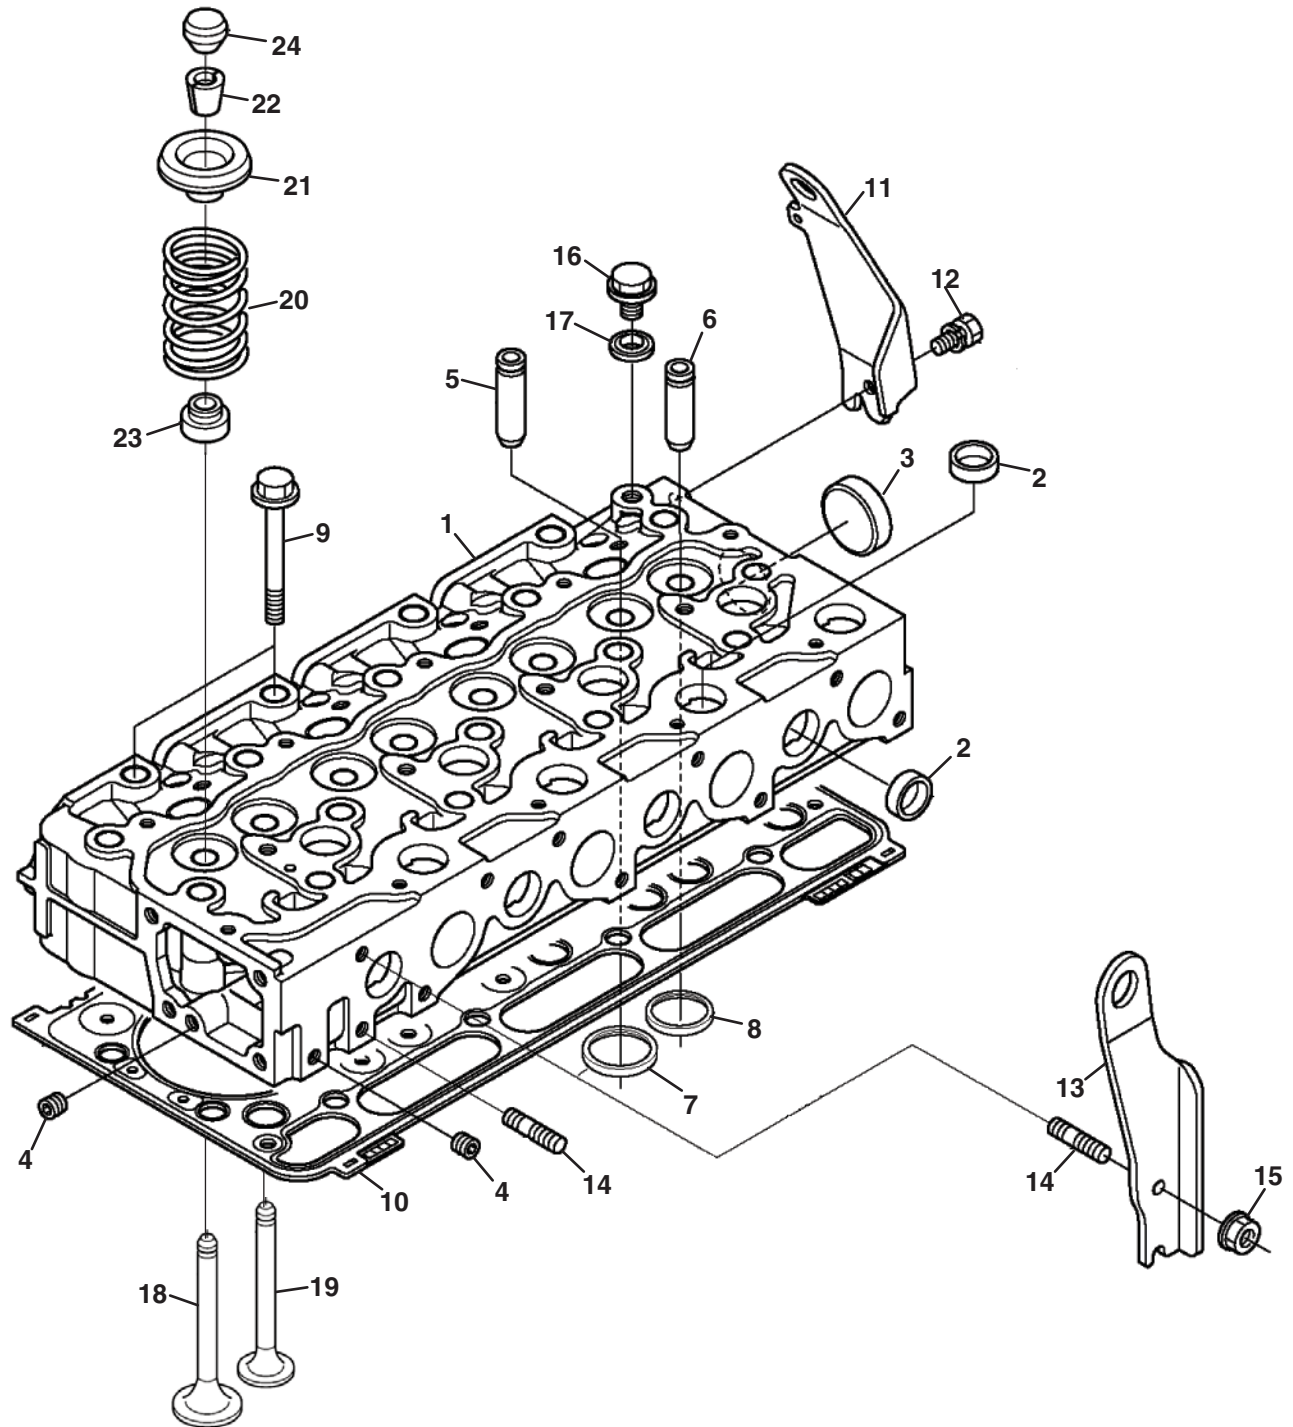

4.1 Cylinder Head

KUBOTA V2403-CR-T-E4B

Item	Part No.	Qty.	Description	Serial Numbers/Notes
1	4297138	1	Comp. Cylinder Head	
2	552976	12	Plug, Cup Type	
3	552977	1	Plug, Cup Type	
4	552978	2	Plug	
5	4289852	4	Guide, Valve, Inlet	
6	556927	4	Guide, Exhaust Valve	
7	4289807	4	Seat, Inlet Valve	
8	4289806	4	Seat, Exhaust Valve	
9	556928	18	Bolt, Head, Cylinder	
10	4198329	1	Gasket, 1.20 mm Cylinder Head	
10	4198328	1	Gasket, 1.15 mm Cylinder Head	
10	4198330	1	Gasket, 1.25 mm Cylinder Head	
10	4198331	1	Gasket, 1.30 mm Cylinder Head	
10	4198332	1	Gasket, 1.35 mm Cylinder Head	
11	4297169	1	Hook, Engine, Rear	
12	4289891	1	Bolt, Sems	
13	4297168	1	Hook, Engine, Front	
14	4134179	2	Stud	
15	4134395	1	Nut, With Lock Washer	
16	556930	1	Plug	
17	556931	1	Washer, Seal	
18	4289837	4	Valve, Inlet	
19	4289838	4	Valve, Exhaust	
20	4289850	8	Spring, Valve	
21	553028	8	Retainer, Valve Sp.	
22	4134385	8	Collet, Valve Spring	Set
23	553030	8	Seal, Valve Stem	
24	4289851	8	Cap, Valve	

> Change from previous revision