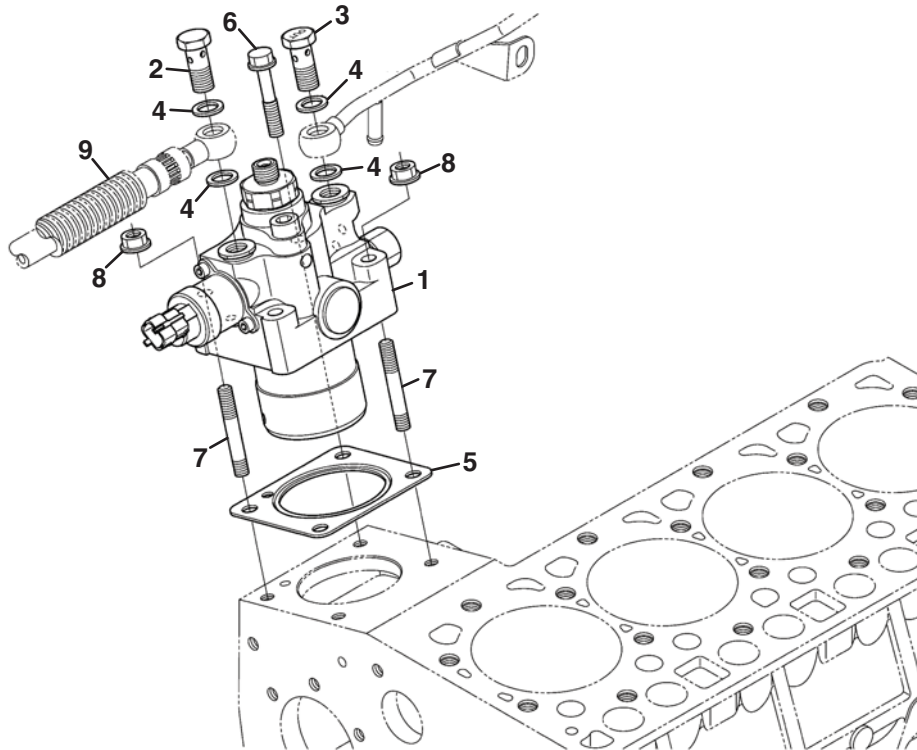

15.1 Supply Pump

Item	Part No.	Qty.	Description	Serial Numbers/Notes
1	4297196	1	Assembly Pump, Supply	
2	4297165	1	Eye Bolt	
3	4297166	1	Eye Bolt	
4	4297148	4	Gasket	
5	4297150	1	Gasket, Pump	
6	4297160	2	Bolt, Flange	
7	4297163	2	Stud	
8	4137803	2	Nut, Flange	
9	4297265	1	Hose, Fuel	See 14.1 for other end of hose

> Change from previous revision