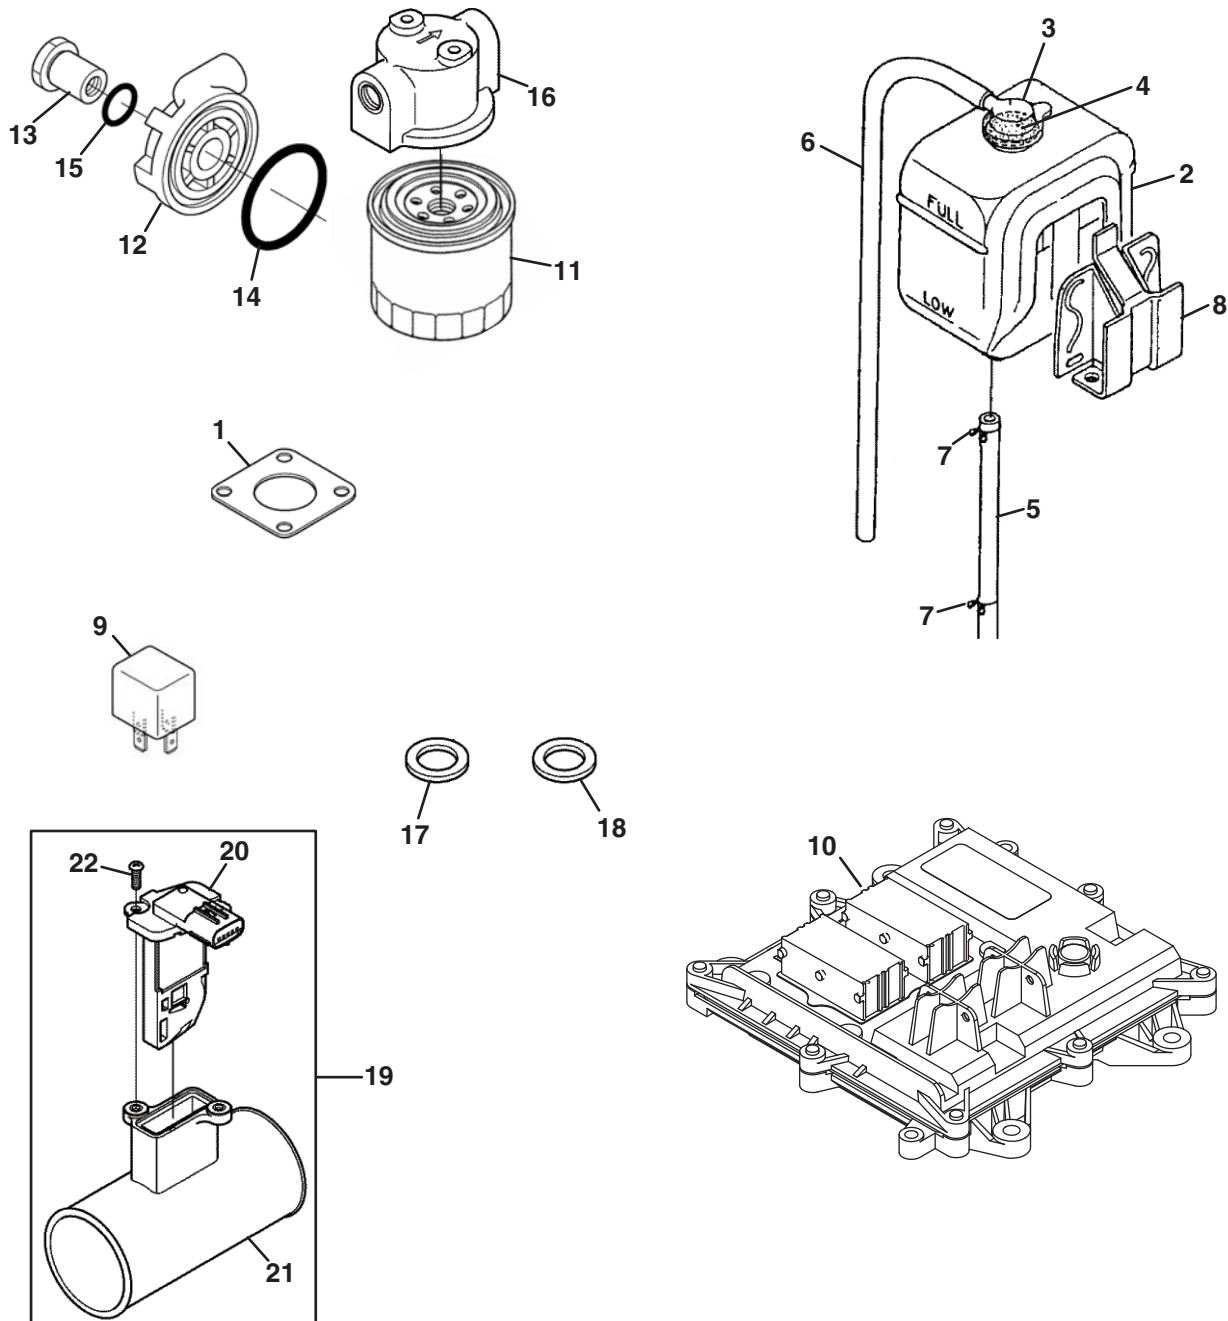

43.1 Loose Components

Item	Part No.	Qty.	Description	Serial Numbers/Notes
1	4134436	1	Gasket, Muffler	
2	557367	1	Tank, Assembly, Reserve	
3	557984	1	• Cap	
4	2500815	1	• Packing	
5	557370	1	• Pipe, Water Over Flow	
6	557371	1	• Pipe, Water Over Flow	
7	553914	2	• Clip, Pipe	
8	557374	1	Stay, Reserve Tank	
9	4271134	2	Relay	Main Relay and Starter Relay
10	4277151	1	Assembly ECU	
11	4113986	1	Filter, Cartridge, Oil	
12	4136120	1	Adapter, Oil Filter	
13	4133240	1	Plug, Oil Filter	
14	4133241	1	O-ring	
15	4133242	1	O Ring	
16	4183634	1	Base, Oil Filter	
17	4297148	2	Gasket	
18	4297146	2	Gasket	
19	4266170	1	Sensor, Assembly	
20	4297131	1	• Sensor, Air Flow	
21	4297177	1	• Pipe, Air Flow	
22	4297103	2	• Screw, Pan Head, Phill	

> Change from previous revision