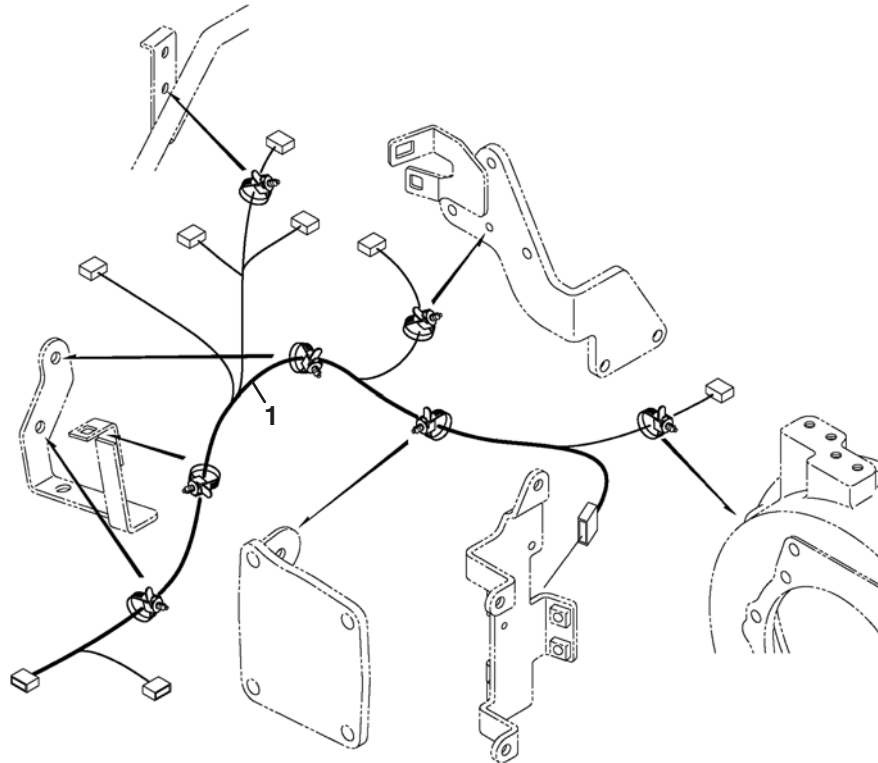

41.1 Engine Wire Harness

Item	Part No.	Qty.	Description	Serial Numbers/Notes
1	4297202	1	Harness, Engine Wire	

> Change from previous revision