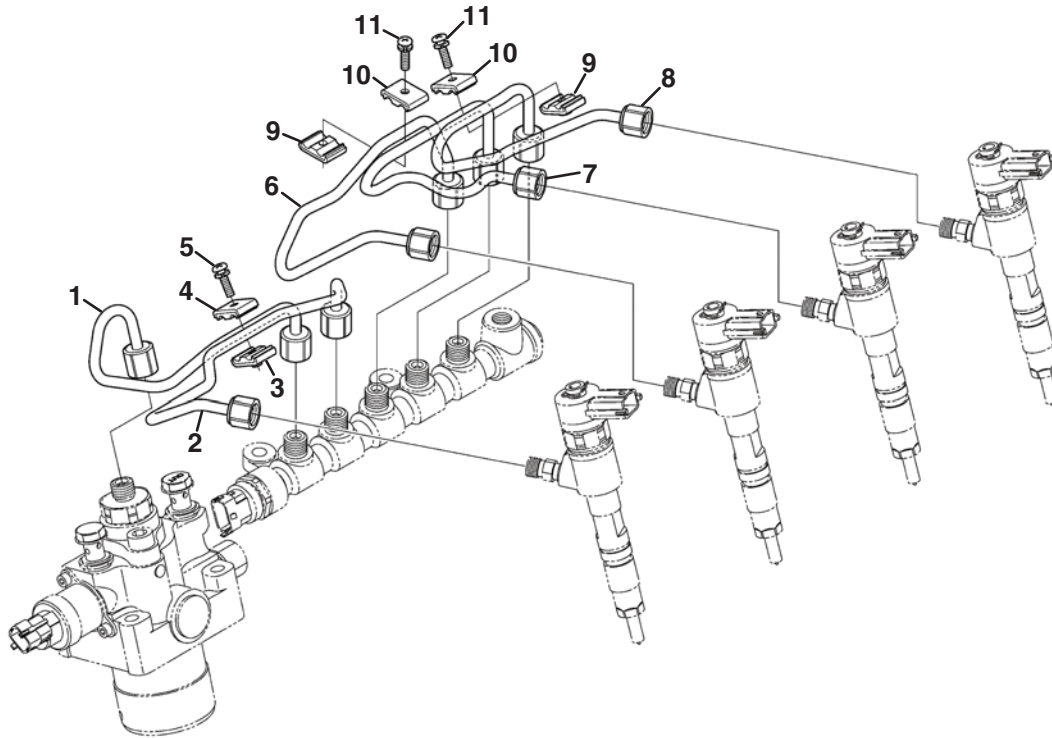

17.1 Injection Pipe

Item	Part No.	Qty.	Description	Serial Numbers/Notes
1	4297199	1	Pipe, Injection	
2	4297154	1	Pipe, Injection	
3	554054	1	Clamp, Pipe	
4	554055	1	Clamp, Pipe	
5	550401	1	Screw, Sems, Pan Head	
6	4297155	1	Pipe, Injection	
7	4297156	1	Pipe, Injection	
8	4297157	1	Pipe, Injection	
9	554054	2	Clamp, Pipe	
10	554055	2	Clamp, Pipe	
11	550401	2	Screw, Sems, Pan Head	

> Change from previous revision