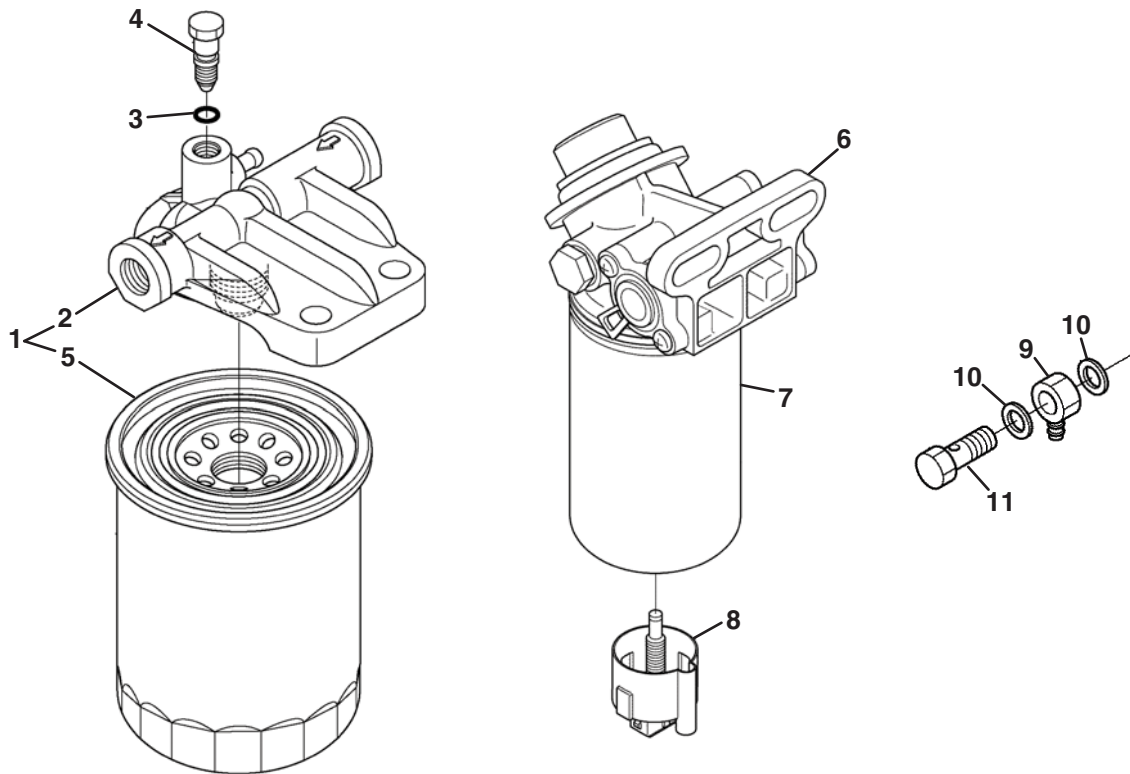

19.1 Fuel Filter and Water Separator

Item	Part No.	Qty.	Description	Serial Numbers/Notes
1	4280171	1	Filter, Assembly, Fuel	
2	4297144	1	• Base, Filter	
3	4297147	1	• • O Ring	
4	4297145	1	• • Plug	
5	4297133	1	• Filter, Cartridge	
6	4280212	1	Assembly, Water Separator	
7	4297126	1	• Element, Filter	
8	4297128	1	• Switch, Assembly	
9	2501172	4	Joint, Swivel	
10	4138107	8	Gasket	
11	4138103	4	Bolt, Connect.	

> Change from previous revision