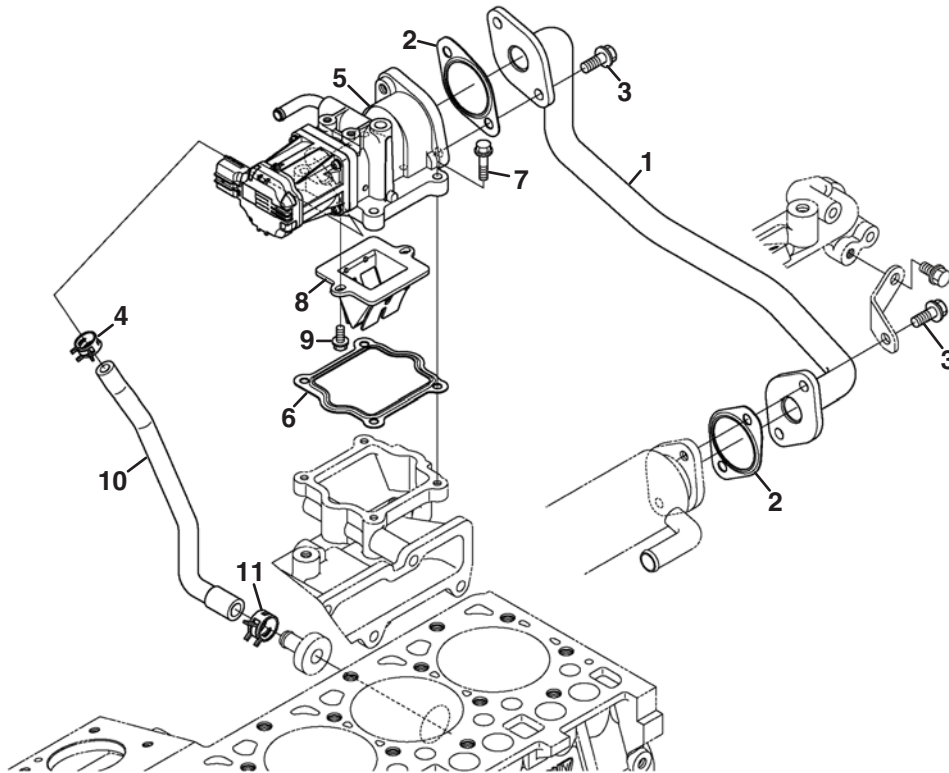

29.1 EGR Valve

Item	Part No.	Qty.	Description	Serial Numbers/Notes
1	4297234	1	Comp. Pipe, EGR	
2	4297238	2	Gasket, EGR Cooler	
3	4137820	4	Bolt, Flange	
4	4297112	1	Clamp, Hose	
5	4297117	1	Valve, Assembly, EGR	
6	4297237	1	Gasket, EGR Valve	
7	4134384	4	Bolt, Flange	
8	4251778	1	Valve, Lead	
9	4138249	2	Bolt, Flange	
10	4297116	1	Hose	
11	4134368	1	Band, Hose	

> Change from previous revision