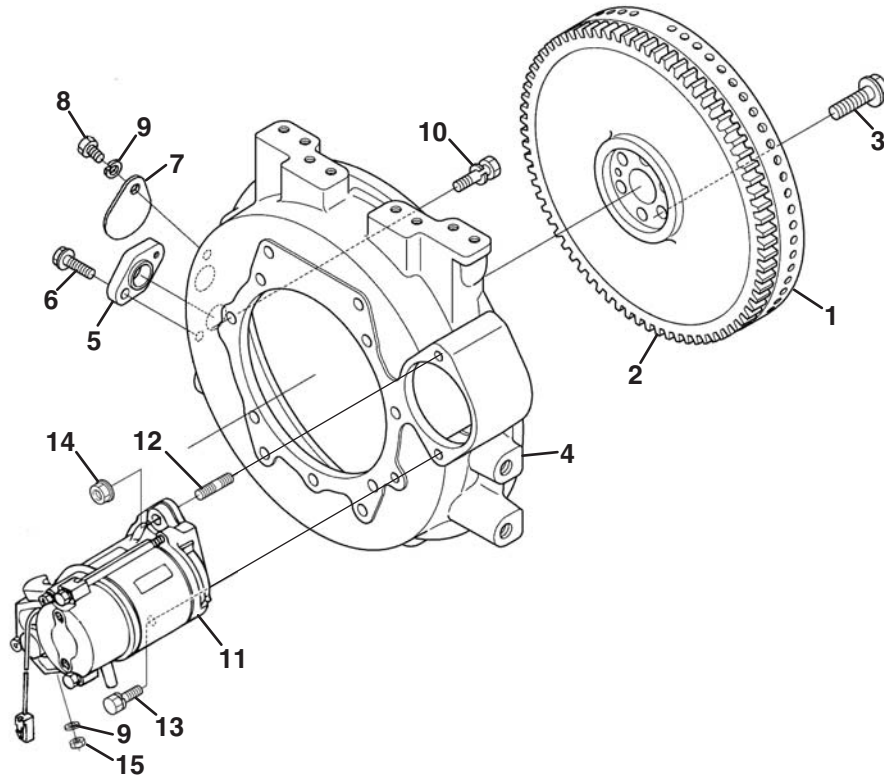

11.1 Flywheel Housing

Item	Part No.	Qty.	Description	Serial Numbers/Notes
1	4297192	1	Flywheel, Comp	
2	4198239	1	• Gear, Ring	
3	4198377	6	Bolt, Flywheel	
4	4297172	1	Housing, Comp, Flywheel	
5	4297201	1	• Bracket, Sensor	
6	4137820	1	• Bolt, Flange	
7	557332	1	Cover	
8	594338	1	Hex. Bolt	
9	5002002	2	Washer, Spring Lock	
10	4134252	11	Bolt	
11	4198229	1	Assembly Starter	See 12.1 for Service Parts
12	4297100	1	Bolt, Stud	
13	594337	1	Bolt, Sems	
14	4251684	1	Nut, Flange	
15	550395	1	Hex. Nut	

> Change from previous revision