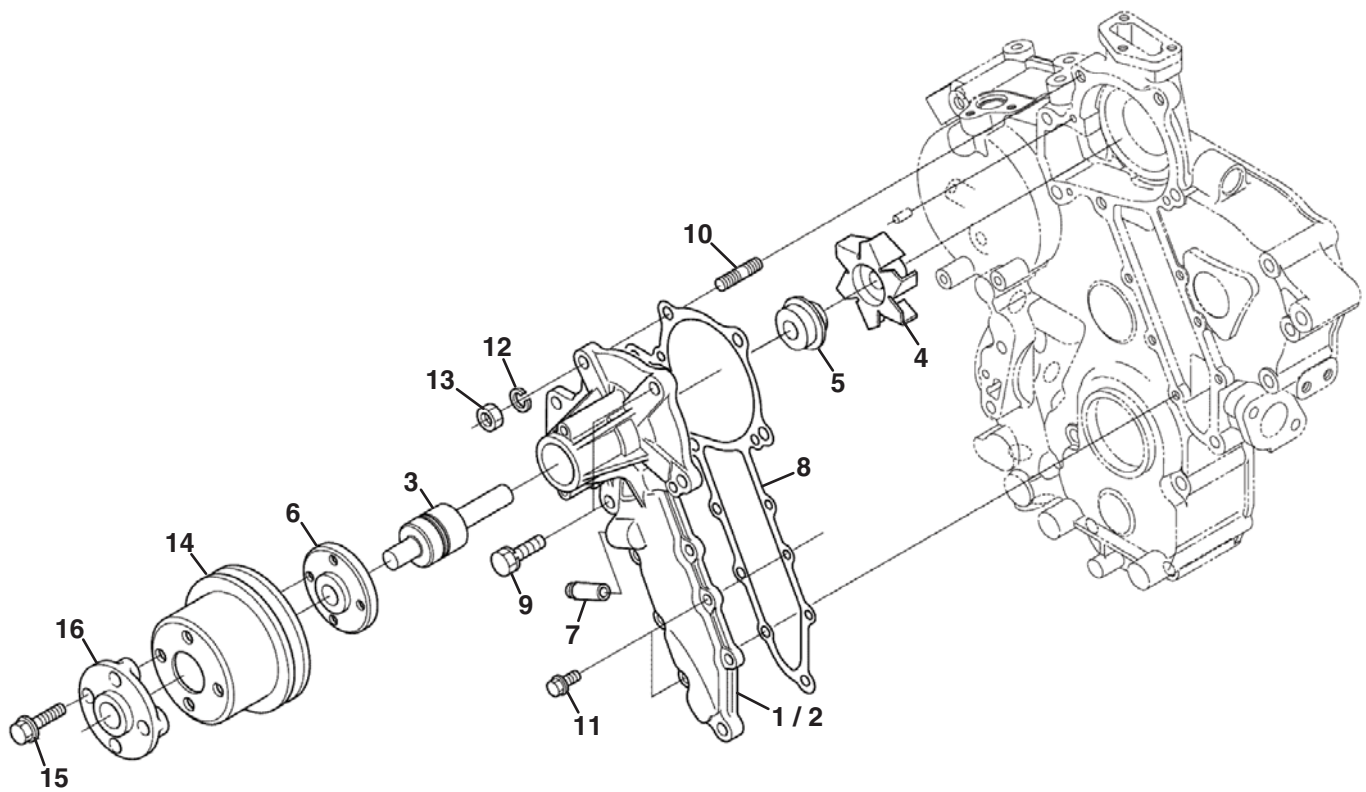

24.1 Water Pump

Item	Part No.	Qty.	Description	Serial Numbers/Notes
1	4198319	1	Assembly Pump, Water	
2	4134374	1	• Body, Water Pump	
3	4198211	1	• Bearing	
4	4134375	1	• Impeller, Water Pump	
5	4198323	1	• Assembly Seal, Mechanical	
6	4134377	1	• Flange, Pump, Water Shaft	
7	557975	1	• Pipe, Water Return	
8	4134378	1	Gasket, Water Pump	
9	594332	2	Bolt, Sems	
10	4134379	1	Bolt, Stud	
11	557366	6	Bolt, Flange	
12	5002002	1	Washer, Spring Lock	
13	550398	1	Hex. Nut	
14	4198228	1	Pulley, Fan	
15	4134384	4	Bolt, Flange	
16	4134383	1	Collar, Fan	

> Change from previous revision