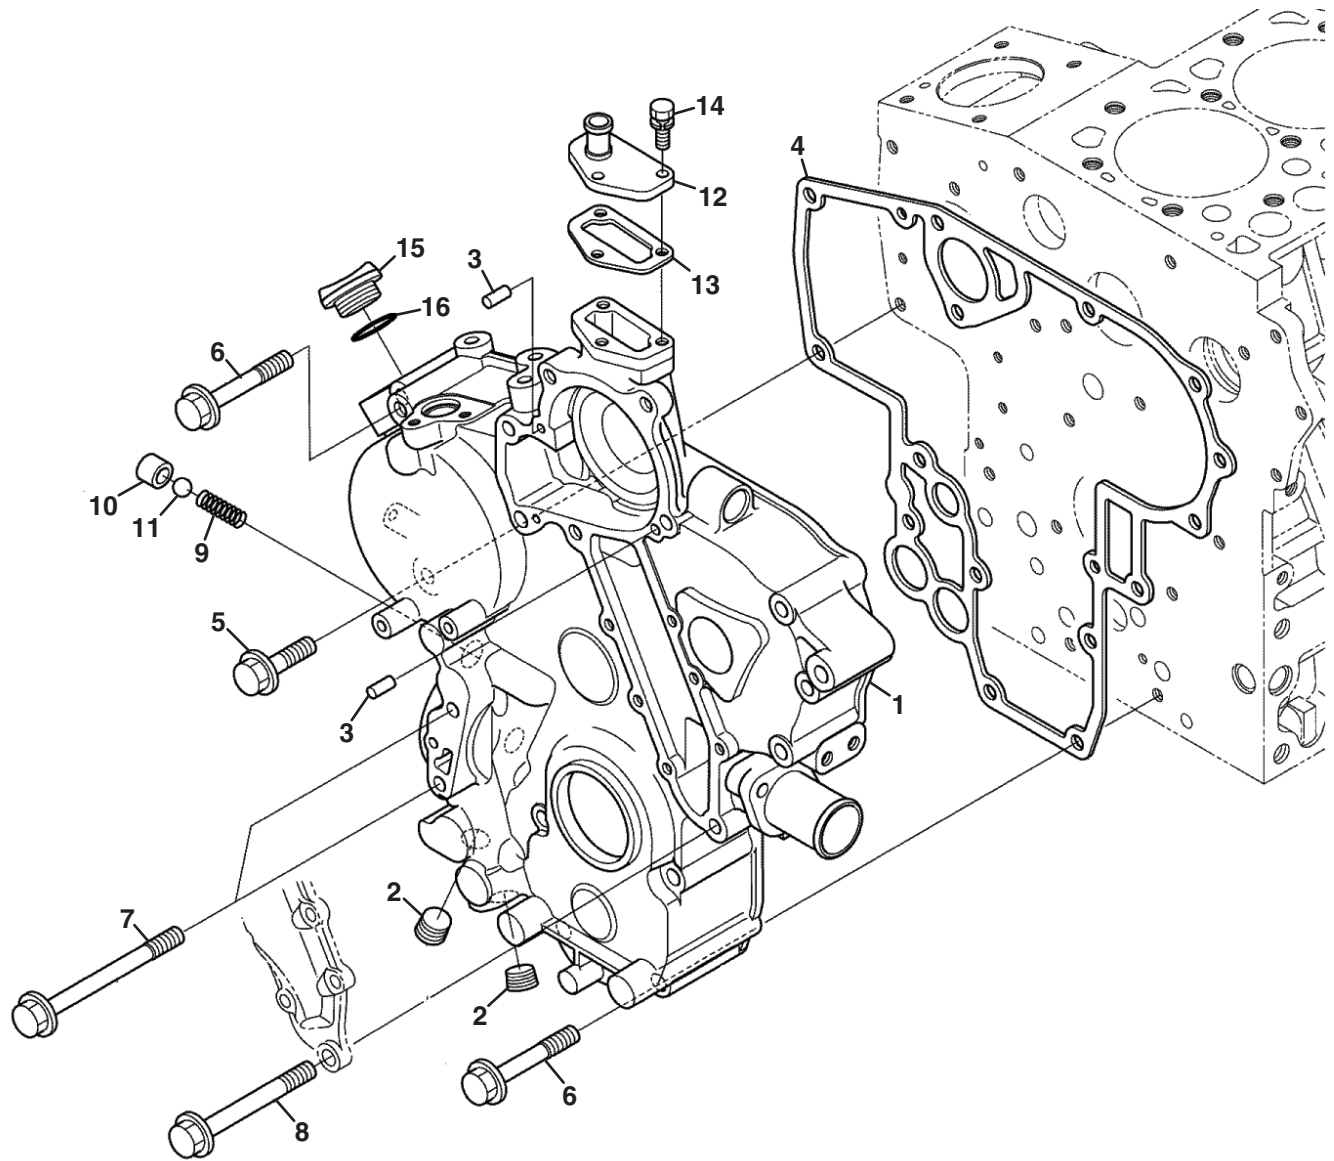

KUBOTA V2403-CR-T-E4B

7.1 Gear Case

Serial No. All

KUBOTA V2403-CR-T-E4B

Item	Part No.	Qty.	Description	Serial Numbers/Notes
1	4297170	1	Case, Gear, Comp	
2	5001255	2	Plug	
3	594369	2	Pin, Straight	
4	4297171	1	Gasket, Gear Case	
5	4137901	1	Bolt, Flange	
6	4198240	8	Bolt, Flange	
7	4198361	2	Bolt, Flange	
8	4198161	4	Bolt, Flange	
9	552997	1	Spring	
10	552998	1	Seat, Valve	
11	594378	1	Ball	
12	552999	1	Flange, Water Return	
13	4134624	1	Gasket, Return Flange	
14	550364	3	Bolt, Sems	
15	4134210	2	Plug, Oil Filler	
16	4134211	2	O Ring	

> Change from previous revision