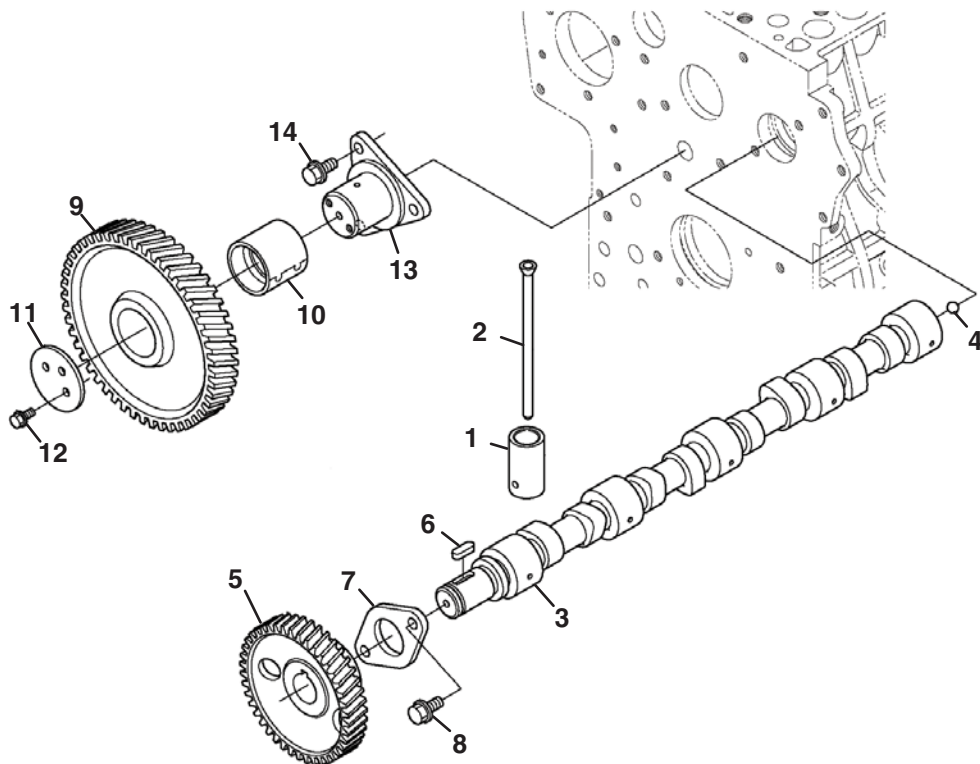

10.1 Camshaft and Idle Gear

Item	Part No.	Qty.	Description	Serial Numbers/Notes
1	557322	8	Tappet	
2	4198304	8	Rod, Push	
3	4289839	1	Assembly Camshaft	
4	2500953	1	• Ball 1/4	
5	4134233	1	• Gear, Camshaft	
6	594374	1	• Key, Feather	
7	553068	1	• Stopper, Camshaft	
8	2811976	2	Bolt, Flange	
9	4297252	1	Gear, Comp, Idle	
10	4297254	1	• Bushing, Idle Gear	
11	4289868	1	Collar, Idle Gear	
12	5003269	2	Bolt, Flange	
13	4134440	1	Shaft, Idle Gear	
14	2811976	3	Bolt, Flange	

> Change from previous revision