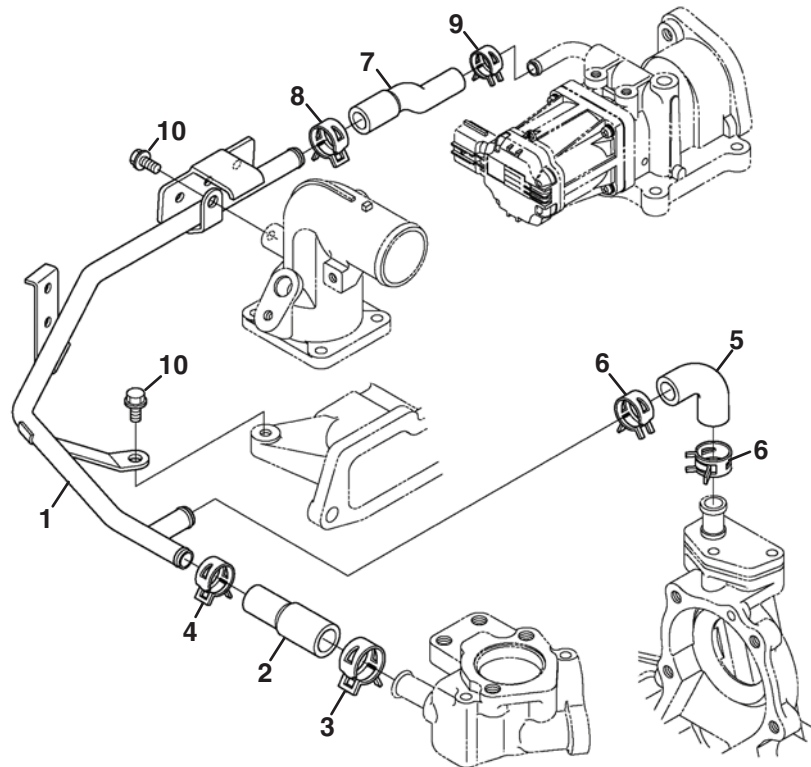

23.1 Water Pipe

Item	Part No.	Qty.	Description	Serial Numbers/Notes
1	4297228	1	Comp. Pipe, Water Return	
2	4297246	1	Hose	
3	4198233	1	Clamp, Hose	
4	4198166	1	Clamp, Hose	
5	4297247	1	Hose	
6	4134368	2	Band, Hose	
7	4297245	1	Tube	
8	4198166	1	Clamp, Hose	
9	4297112	1	Clamp, Hose	
10	4138249	2	Bolt, Flange	

> Change from previous revision