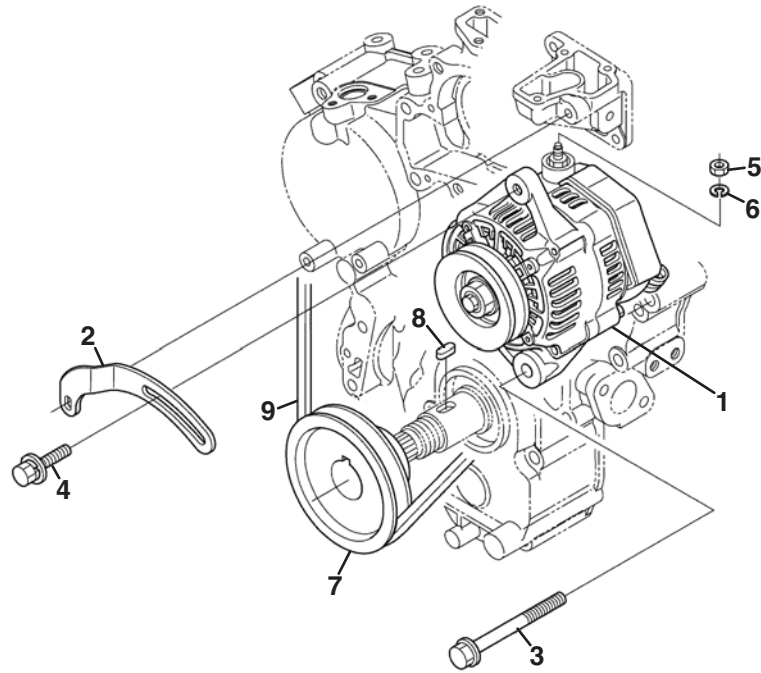

20.1 Belt

Item	Part No.	Qty.	Description	Serial Numbers/Notes
1	5000938	1	Alternator, Assembly	See 21.1 for Service Parts
2	4134319	1	Stay, Dynamo	
3	4289799	1	Bolt, Flange	
4	4134321	1	Bolt, W Sems	
5	550395	1	Hex. Nut	
6	834287	1	Washer, Spring Lock	
7	4134322	1	Pulley, Fan Drive	
8	594374	1	Key, Feather	
9	4297258	1	Belt, V	

> Change from previous revision