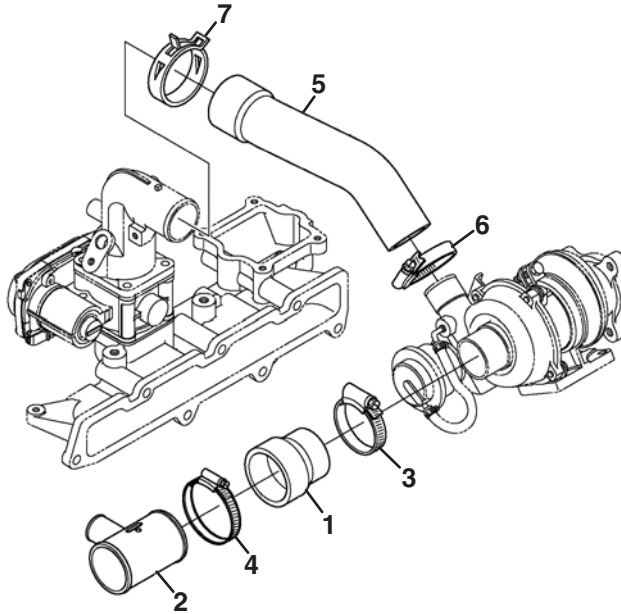

26.1 Inlet Pipe

Item	Part No.	Qty.	Description	Serial Numbers/Notes
1	4297218	1	Tube, Inlet Turbo	
2	4297120	1	Pipe, Breather	
3	4297259	1	Clamp 1	
4	4297263	1	Clamp, Hose	
5	4297219	1	Hose, Inlet	
6	4297261	1	Clamp, Hose	
7	5003607	1	Band, Pipe	

> Change from previous revision