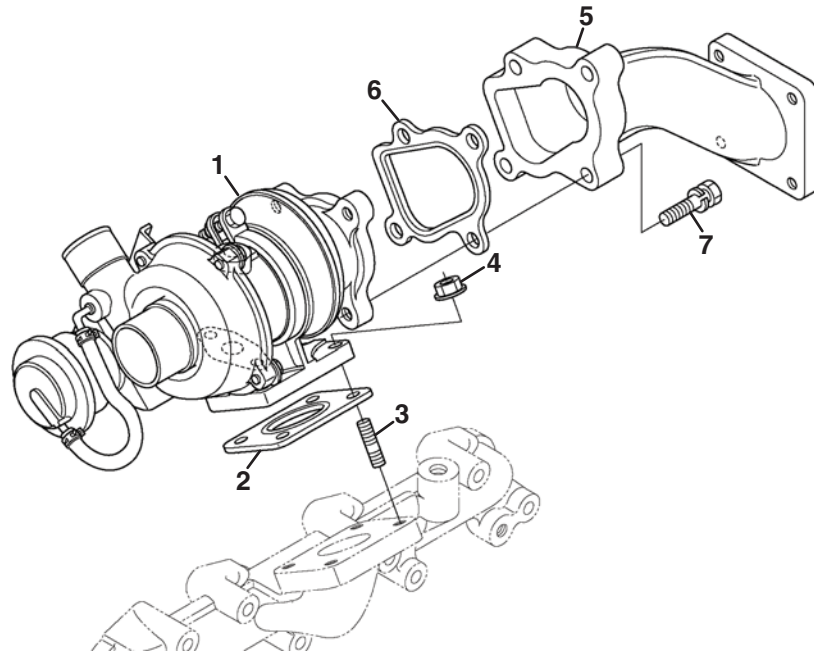

28.1 Turbo Charger

Item	Part No.	Qty.	Description	Serial Numbers/Notes
1	4297233	1	Assembly Turbo Charger	
2	4134401	1	Gasket	
3	4297134	4	Stud	
4	4297135	4	Nut, Flange	
5	4297221	1	Flange, Muffler	
6	4134406	1	Gasket	
7	594334	4	Bolt, Sems	

> Change from previous revision