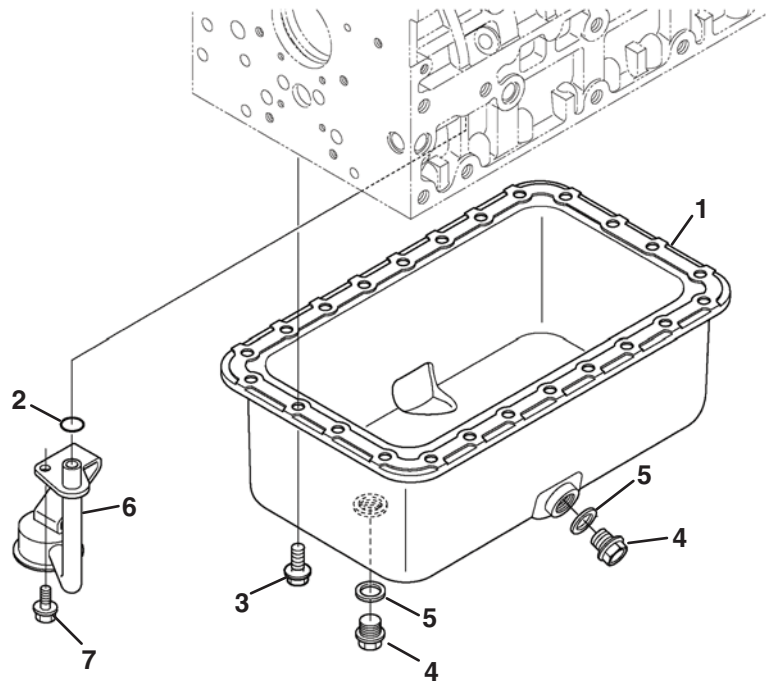

KUBOTA V2403-CR-T-E4B

Serial No. All

2.1 Oil Pan

Item	Part No.	Qty.	Description	Serial Numbers/Notes
1	556916	1	Comp. Oil Pan	
2	4134178	1	O Ring	
3	556918	24	Bolt, Flange	
4	4134176	2	Plug, Drain	
5	2500811	2	Gasket	
6	4134177	1	Filter, Oil	
7	4198160	1	Bolt, Flange	

> Change from previous revision