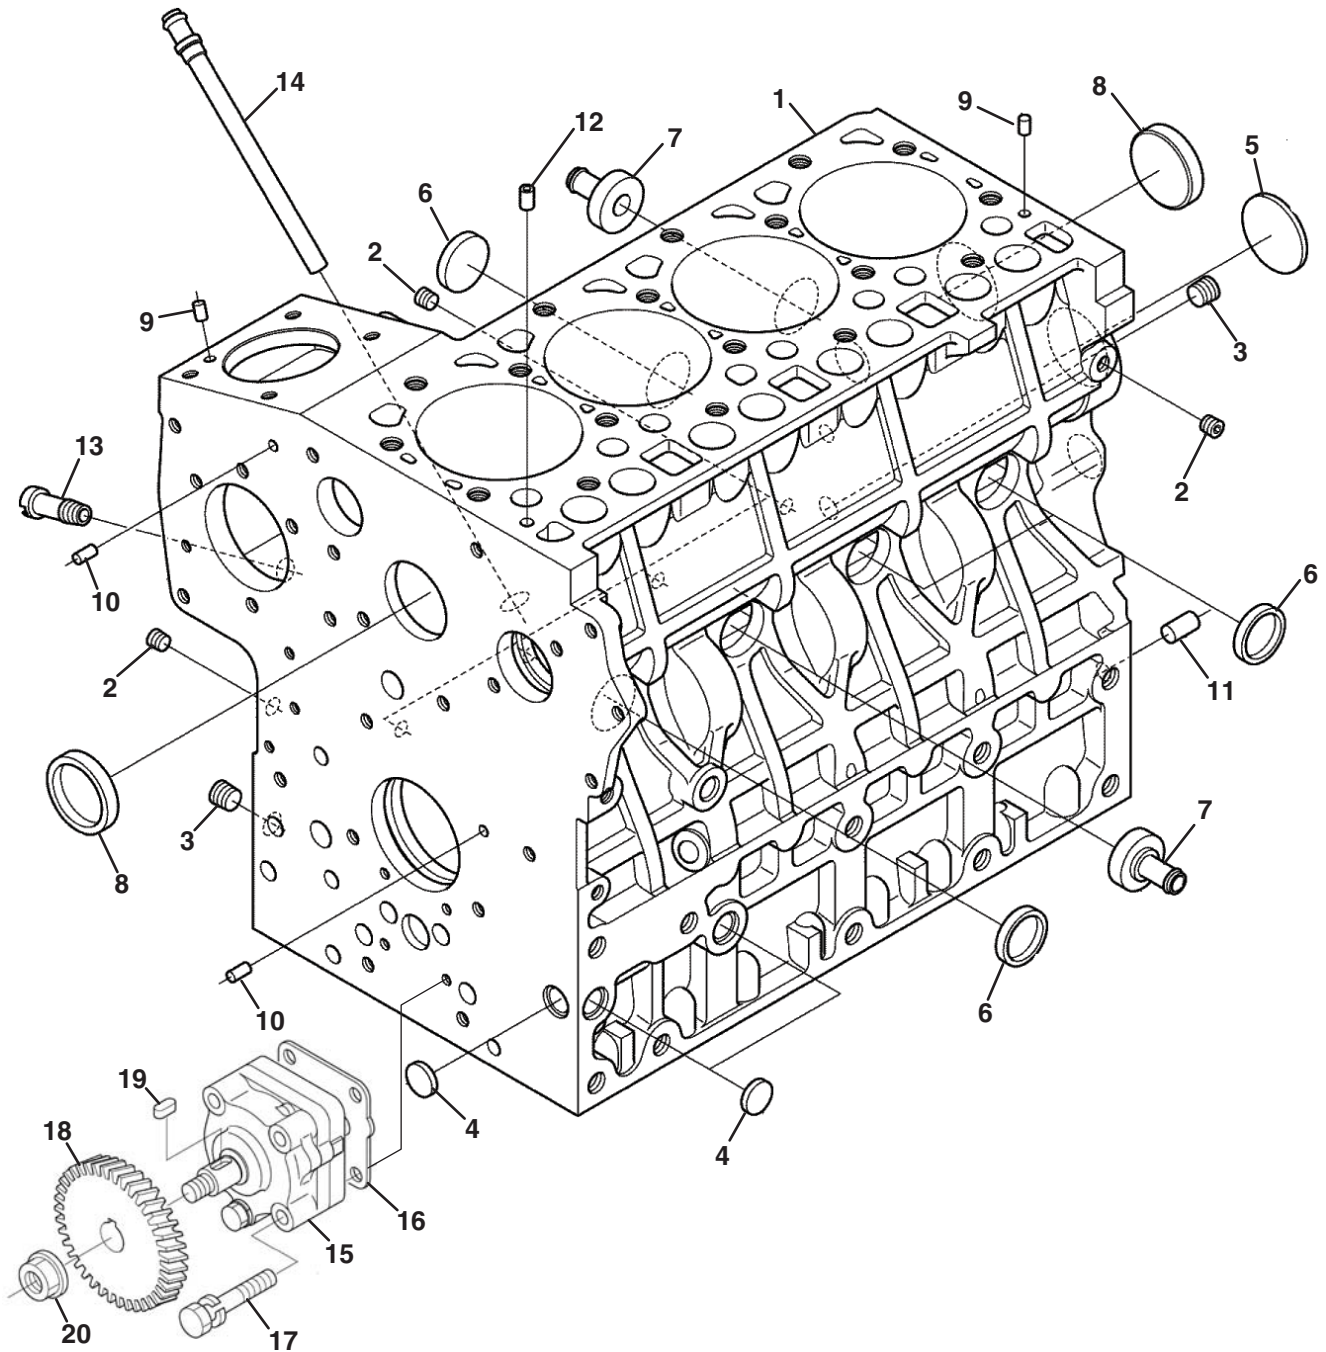

# KUBOTA V2403-CR-T-E4B

Item	Part No.	Qty.	Description	Serial Numbers/Notes
1	4297212	1	Comp. Crankcase Comp.	
2	552950	6	• Plug	
3	552951	2	• Plug	
4	5001308	3	• Plug, Concave	
5	2500877	1	• Plug, Concave	
6	552952	4	• Plug, Cup Type	
7	4297256	2	• Pipe, Comp Water	
8	552953	2	• Plug, Cup Type	
9	550423	2	• Pin, Straight	
10	594369	2	• Pin, Straight	
11	594370	1	• Pin, Straight	
12	552954	1	• Pin, Pipe	
13	4134170	1	• Pipe Water Return	
14	4297176	1	Comp. Pipe, Oil Return	
15	4198174	1	Assembly Pump, Oil	
16	4134218	1	Gasket, Oil Pump	
17	553842	4	Bolt, Sems	
18	4198226	1	Gear, Oil Pump Drive	
19	550427	1	Key, Feather	
20	556915	1	Nut	