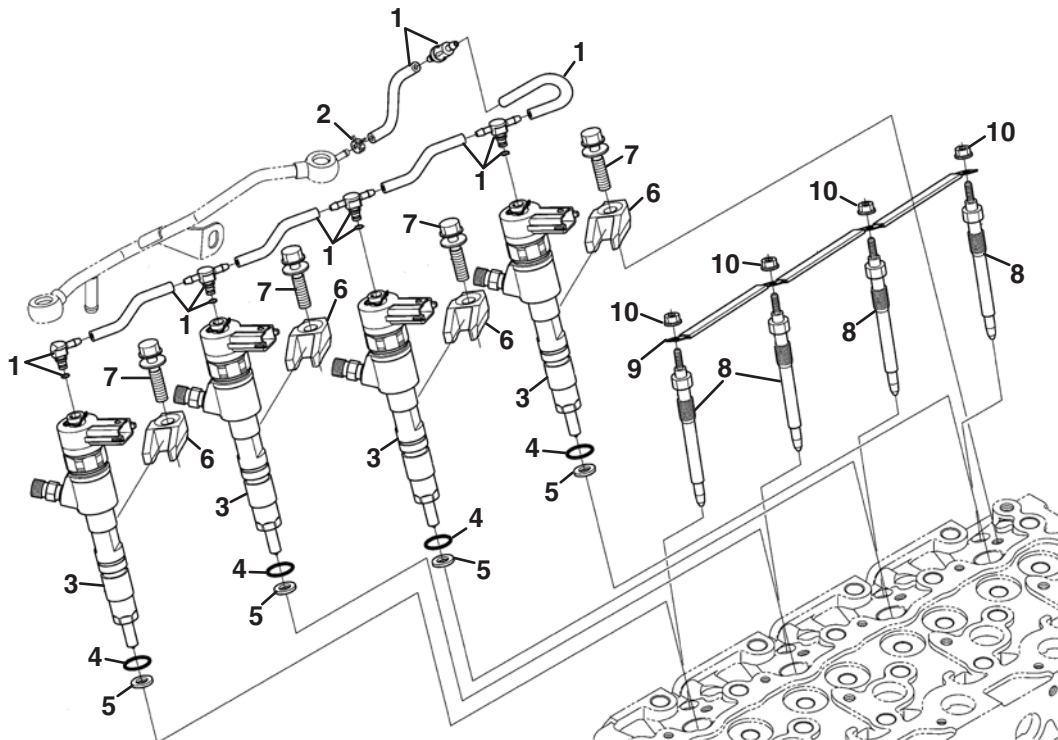

18.1 Injectors and Glow Plugs

Item	Part No.	Qty.	Description	Serial Numbers/Notes
1	4297143	1	Assembly Tube	
2	4297109	1	Clamp, Hose	
3	4297198	4	Assembly Injector	
4	4297153	4	O Ring	
5	4251732	4	Gasket	
6	4297151	4	Clamp, Injector	
7	4297152	4	Assembly Bolt	
8	4289844	4	Glow Plug	
9	4297159	1	Cord, Glow Plug	
10	5001152	4	Nut, Flange	

> Change from previous revision