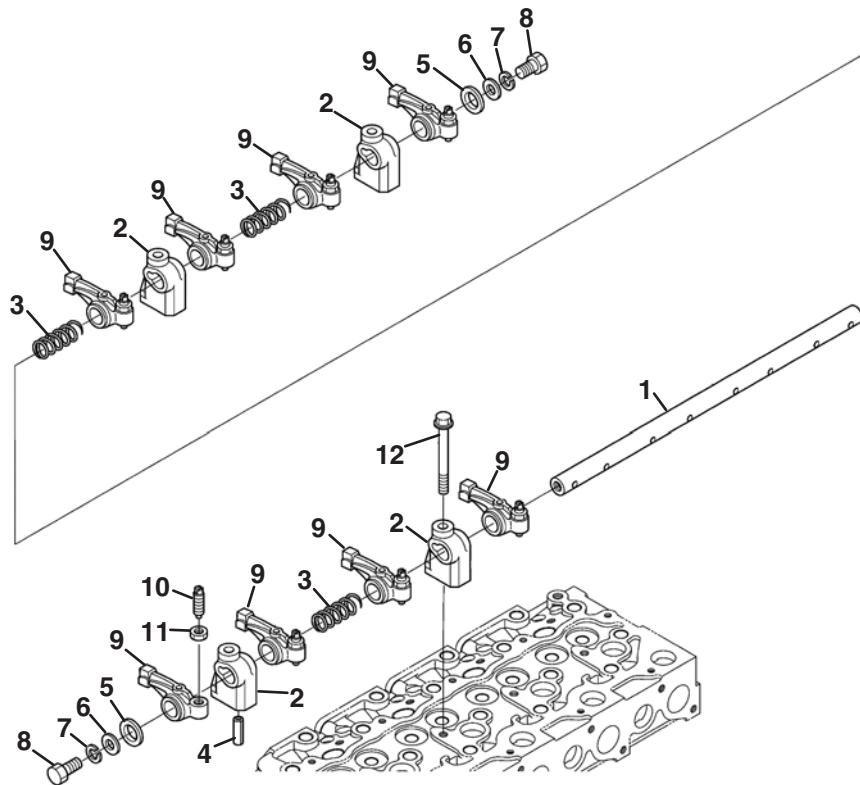

## 4.1 Cylinder Head

# KUBOTA V2403-CR-T-E4B

Item	Part No.	Qty.	Description	Serial Numbers/Notes
1	4297138	1	Comp. Cylinder Head	
2	552976	12	Plug, Cup Type	
3	552977	1	Plug, Cup Type	
4	552978	2	Plug	
5	4289852	4	Guide, Valve, Inlet	
6	556927	4	Guide, Exhaust Valve	
7	4289807	4	Seat, Inlet Valve	
8	4289806	4	Seat, Exhaust Valve	
9	556928	18	Bolt, Head, Cylinder	
10	4198329	1	Gasket, 1.20 mm Cylinder Head	
10	4198328	1	Gasket, 1.15 mm Cylinder Head	
10	4198330	1	Gasket, 1.25 mm Cylinder Head	
10	4198331	1	Gasket, 1.30 mm Cylinder Head	
10	4198332	1	Gasket, 1.35 mm Cylinder Head	
11	4297169	1	Hook, Engine, Rear	
12	4289891	1	Bolt, Sems	
13	4297168	1	Hook, Engine, Front	
14	4134179	2	Stud	
15	4134395	1	Nut, With Lock Washer	
16	556930	1	Plug	
17	556931	1	Washer, Seal	
18	4289837	4	Valve, Inlet	
19	4289838	4	Valve, Exhaust	
20	4289850	8	Spring, Valve	
21	553028	8	Retainer, Valve Sp.	
22	4134385	8	Collet, Valve Spring	Set
23	553030	8	Seal, Valve Stem	
24	4289851	8	Cap, Valve	

## 5.1 Rocker Arm Shaft

Item	Part No.	Qty.	Description	Serial Numbers/Notes
1	4159660	1	Shaft, Rocker Arm	
2	553033	4	Bracket, Rocker Arm	
3	553037	3	Spring, Arm, Rocker	
4	4138201	1	Spring Pin	
5	553036	2	Washer, R-arm. Shaft	
6	4297105	2	Washer, Plain	
7	5002002	2	Washer, Spring Lock	
8	594338	2	Hex. Bolt	
9	5002804	8	Arm, Rocker, Assembly	
10	4289853	8	Screw, Adjusting	
11	4138207	8	Nut	
12	4137828	4	Bolt, Flange	