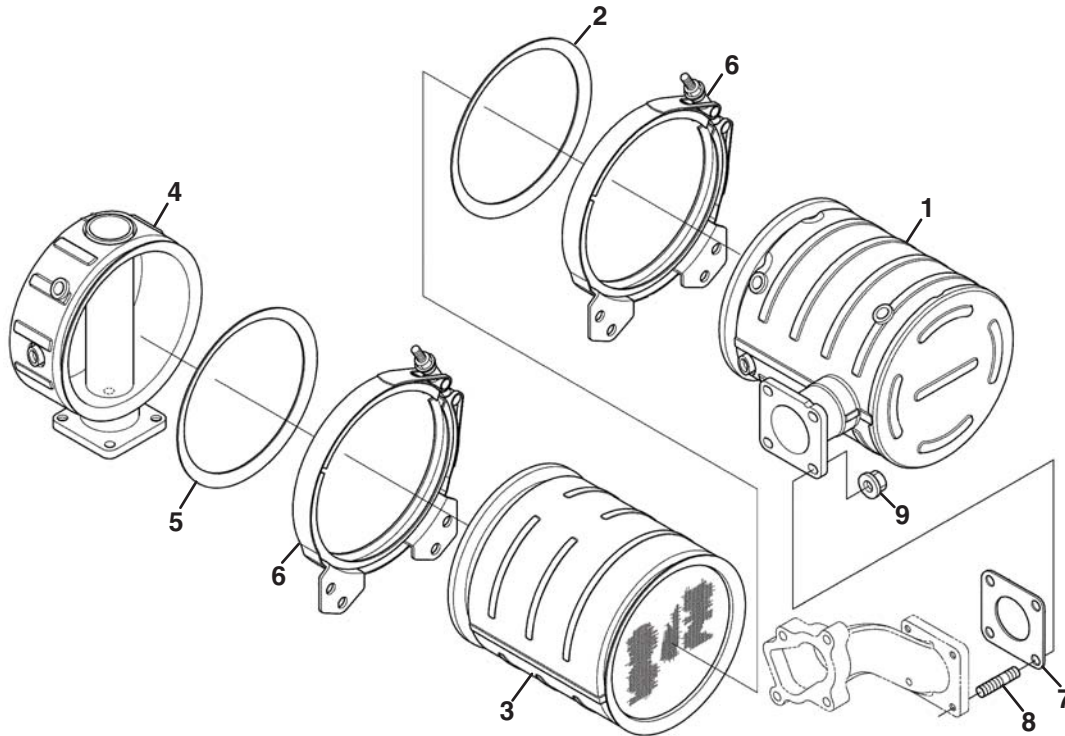

KUBOTA V2403-CR-T-E4B

Serial No. All

31.1 Diesel Particulate Filter (DPF)

Item	Part No.	Qty.	Description	Serial Numbers/Notes
1	4297191	1	Catalyst, Kit, Doc	Includes Item 2
2	4297182	1	• Gasket, DPF	
3	4297223	1	Filter, Kit, DPF	
4	4297118	1	• Body, DPF Outlet	
5	4297182	2	• Gasket, DPF	
6	4297250	2	Bracket	
7	4134436	1	Gasket, Muffler	
8	594343	4	Bolt, Stud	
9	4137803	4	Nut, Flange	

> Change from previous revision