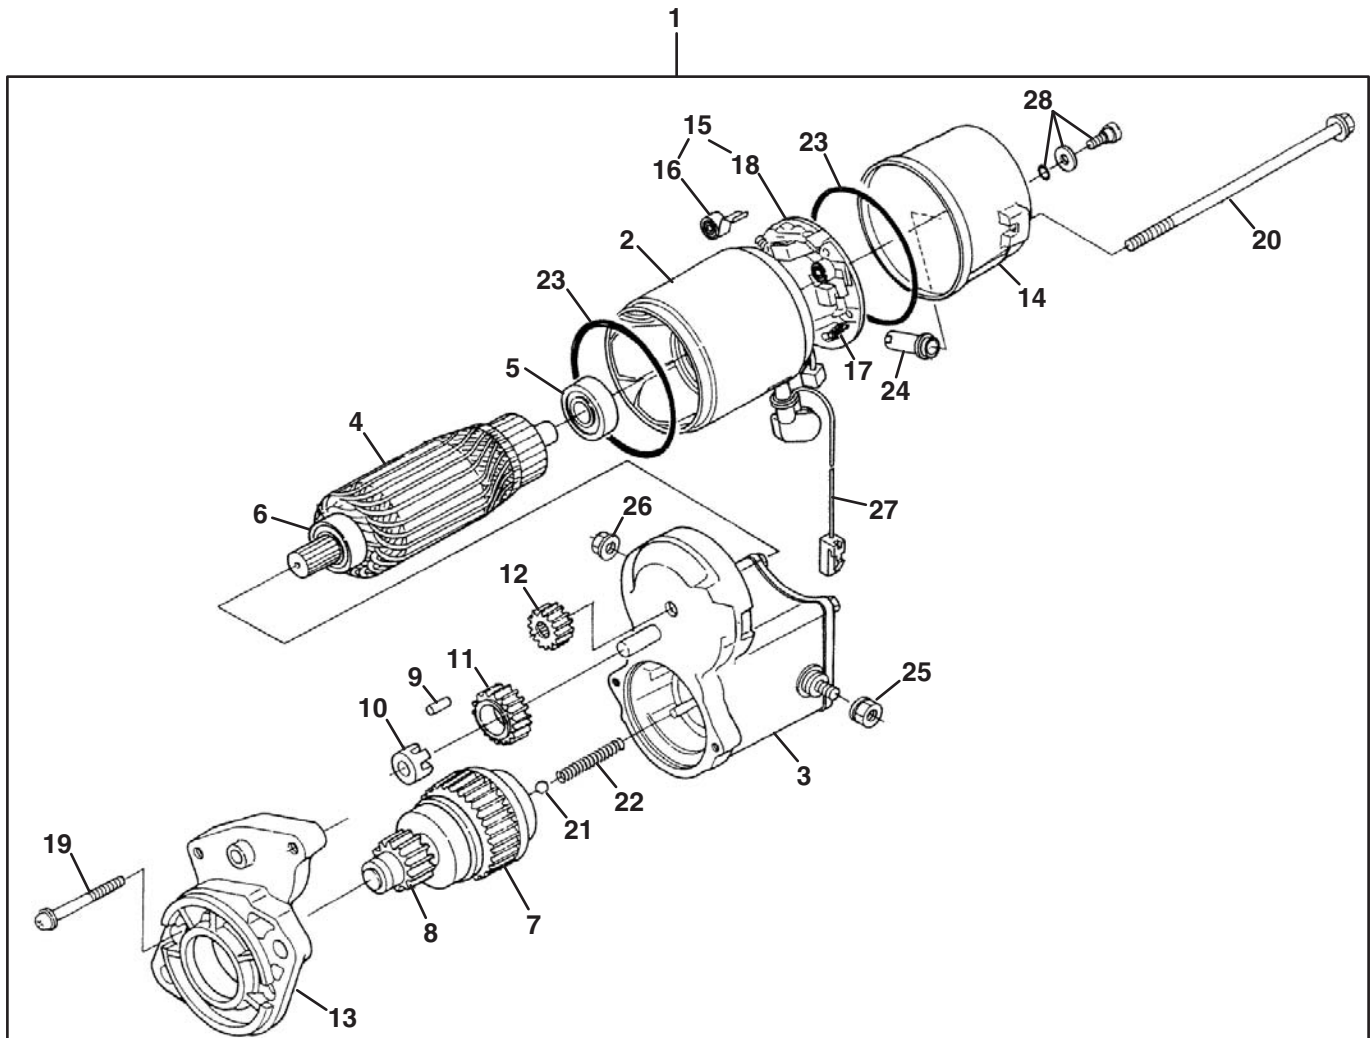

12.1 Starter Breakdown

KUBOTA V2403-CR-T-E4B

Item	Part No.	Qty.	Description	Serial Numbers/Notes
1	4198229	1	Assembly Starter	
2	4198216	1	• Yoke	
3	4198130	1	• Assembly Switch, Magnetic	
4	4198215	1	• Armature	
5	4198222	1	• Bearing	
6	557892	1	• Bearing	
7	4198214	1	• Clutch, Over Running	
8	5001307	1	• Gear, Pinion	
9	557902	5	• Roller	
10	557903	1	• Retainer	
11	2810751	1	• Gear	
12	4198219	1	• Gear	
13	4198213	1	• Frame, Drive End	
14	4198218	1	• Frame, End	
15	4198221	1	• Holder, Brush	
16	4198217	4	• Spring	
17	4289803	4	• Spring, Brush	
18	4289804	2	• Brush, Kit	
19	4198224	2	• Screw, Pan Hd	
20	4198220	2	• Bolt, Through	
21	557904	1	• Ball	
22	557905	1	• Spring	
23	5003288	2	• O-ring	
24	4198201	1	• Pipe, Drain	
25	5001183	1	• Nut, Hexagon	
26	557912	1	• Nut, Hexagon	
27	557913	1	• Cord, Stop Solenoid	
28	4198223	2	• Screw, Pan Hd	

> Change from previous revision