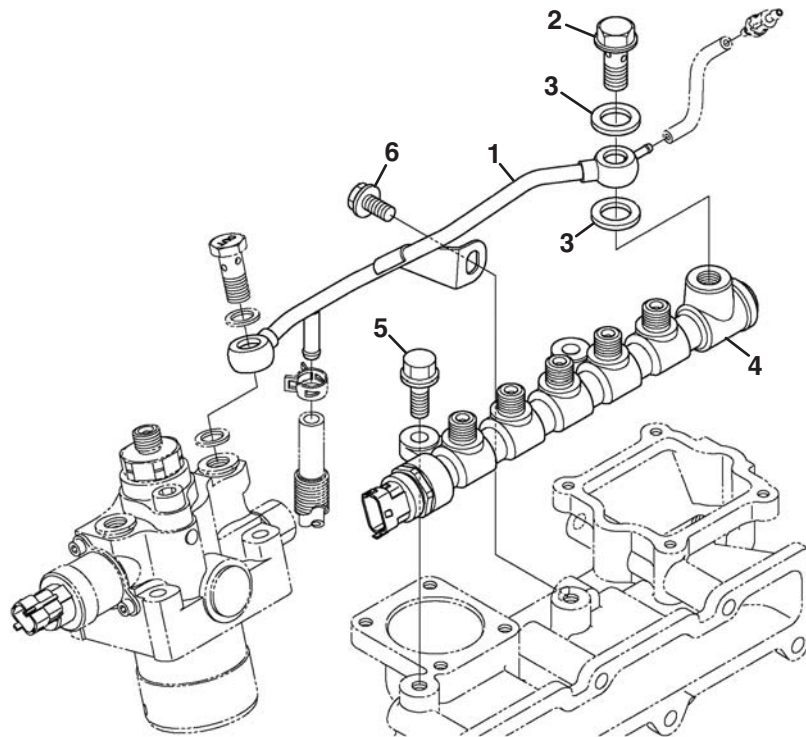

16.1 Common Rail

Item	Part No.	Qty.	Description	Serial Numbers/Notes
1	4297195	1	Comp. Pipe	
2	4297164	1	Eye Bolt	
3	4297148	2	Gasket	
4	4297197	1	Assembly Rail, Common	
5	4137992	2	Bolt, Flange	
6	2811976	1	Bolt, Flange	

> Change from previous revision