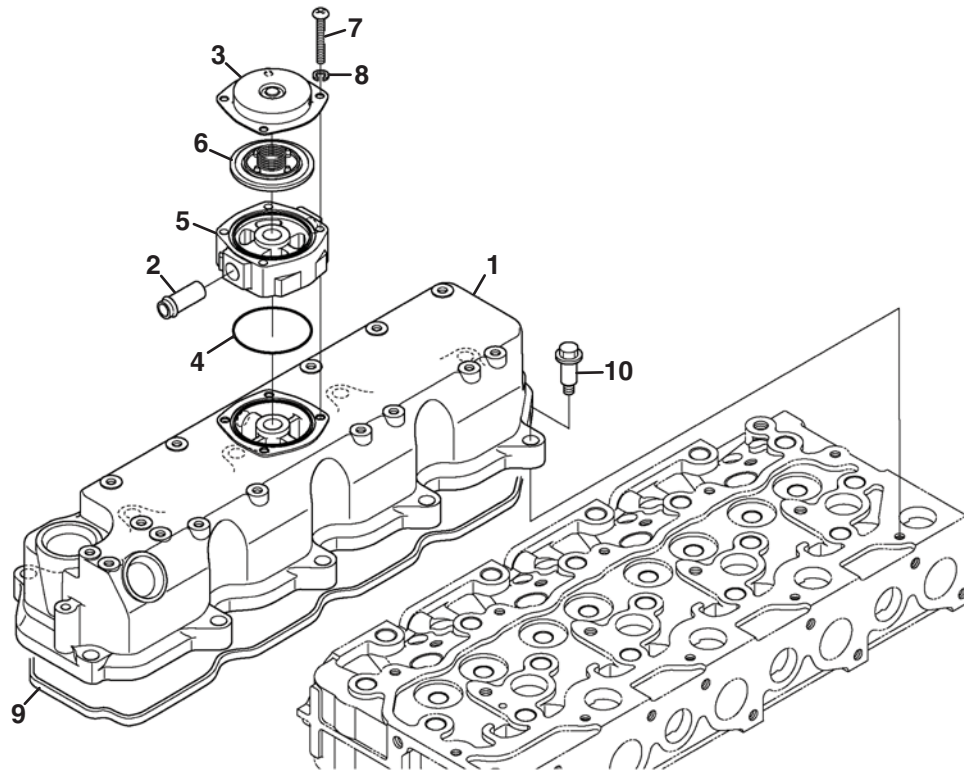

6.1 Head Cover

Item	Part No.	Qty.	Description	Serial Numbers/Notes
1	4297178	1	Cover, Assembly, Head, Cylinder	
2	4134204	1	Pipe, Water Return	
3	4145911	1	Cover, Breather	
4	4134206	1	O Ring, Breather	
5	4297179	1	Spacer, Breather	
6	4145912	1	Comp Valve, Breather	
7	4297104	4	Screw, Pan Head, Phill	
8	550407	4	Washer, Spring Lock	
9	4134208	1	Gasket, Head Cover	
10	4134209	10	Bolt	

> Change from previous revision